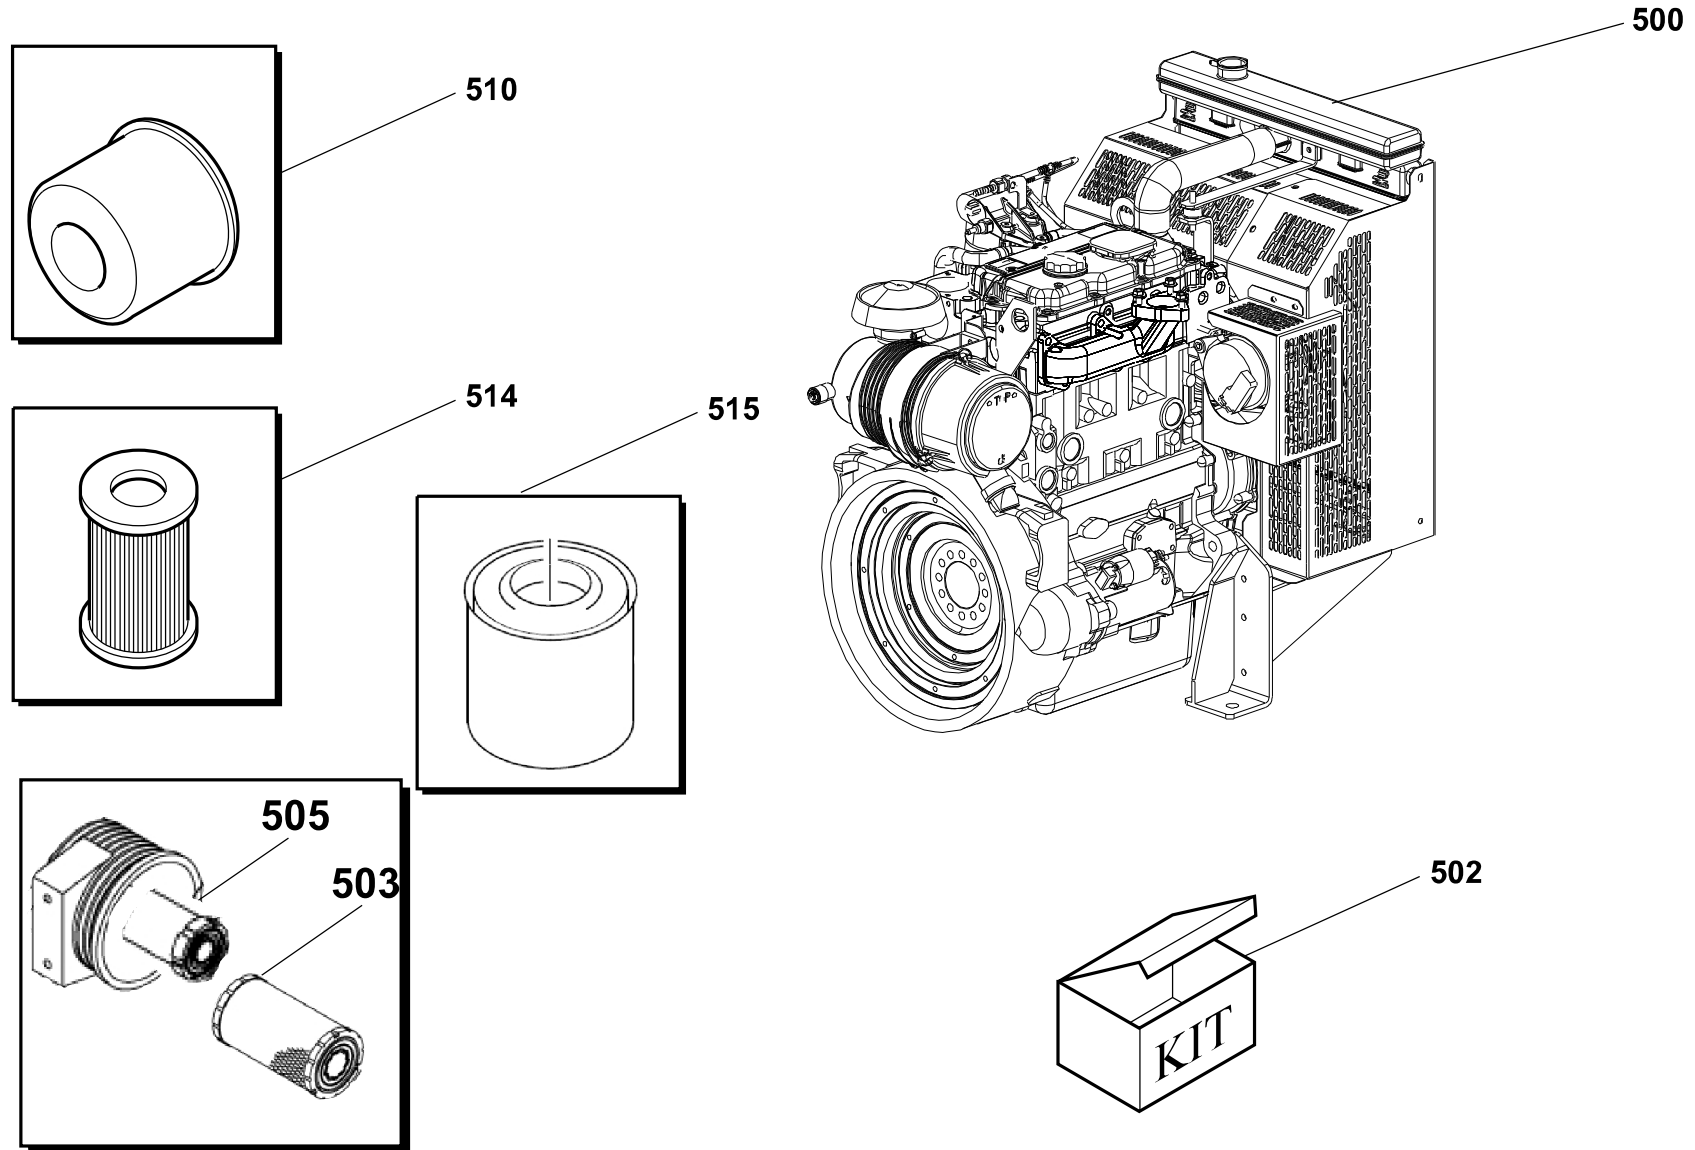

Position	Part Number	Description	Notes
500	EPW1060FUM6Z	Engine Perkins 1104a-44tg2 Water_1500__sae3-11"½_12vdc__ver/sp:rs51277	-
502	P3KI00336	Kit Filtri Gsw67p 1104d-44tg3	-
503	PEP00133	Air Filter	-
505	PEP00134	Air Filter	-
510	PEP00141	Oil Filter Ex265440	-
514	PEP00148	Fuel Filter	-
515	PEP00081	Fuel Filter	-