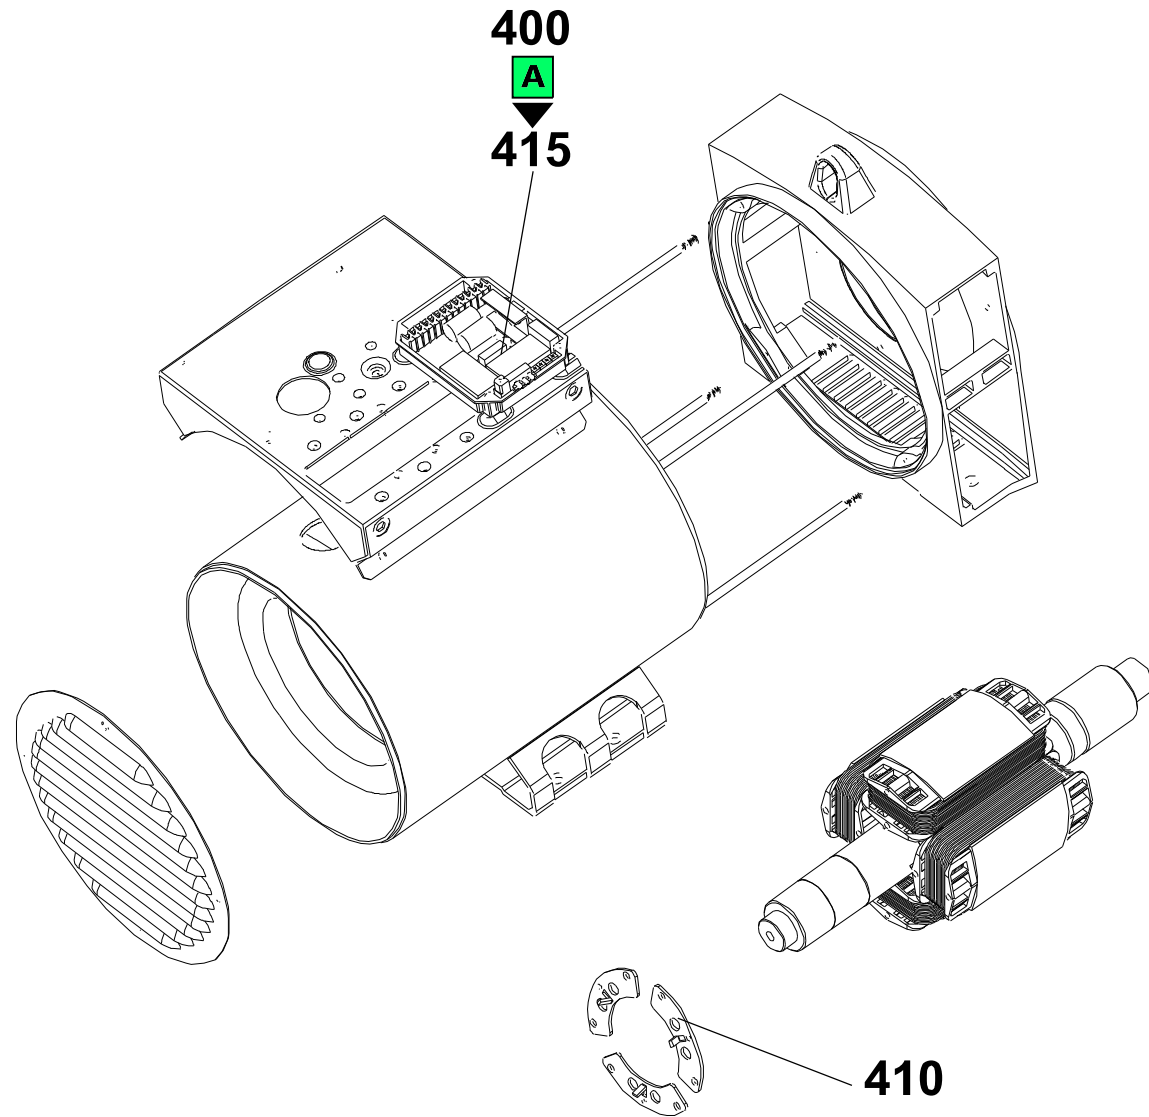

Position	Part Number	Description	Notes
400	AMX70FUT000Z	Alternator Eco/p32 3l 70/115/230/400/50-60/1500/12m - Form Md35 - Sae 3 - Joint 11"½ - Mecc-alte	-
410	G70284	Rotating Bridge T30	-
415	G70577	Electronic Regulator Sr7	-