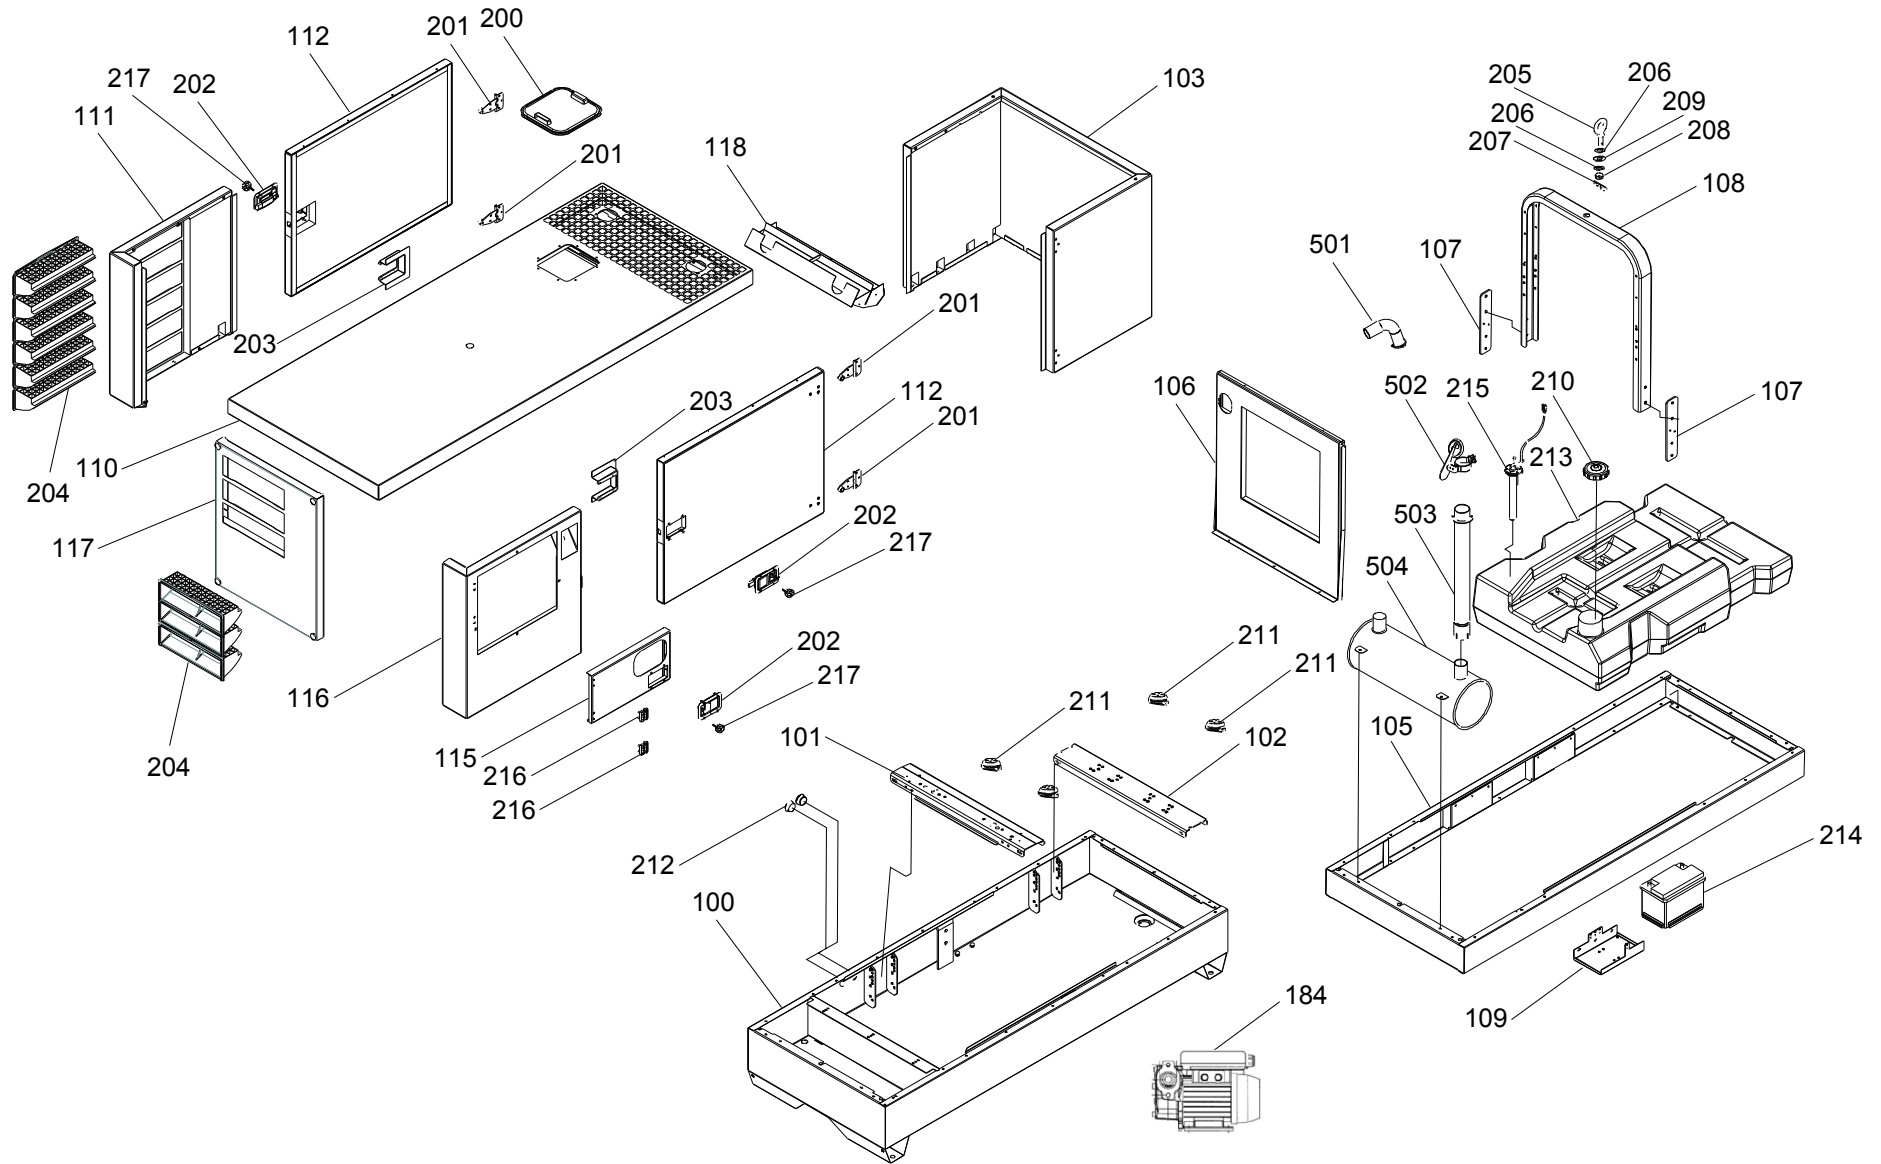

Spare Parts Catalogue

GSW80P-PREMIUM-(ALT.M)-ACP

Power systems | Generating sets

Valid for machine code: SU800TPAZ0L

Revision: 0 (5/2012)

Copyright 2019 Pramac Group, All Rights Reserved.

Position	Part Number	Description	Notes
100	VM5C406007-9005B	Baseframe Gsl65d // Gsw65-80p Premium (painted)	-
101	VM1296-9005B	Soporte Motor Rev-01 Gsl-gsw Uni (pintado)	-
102	VM9966-9005B	Alternator Supp. Gsl65-gsw80p Uni (painted)	-
103	SM5Z002272	Panel Expulsion Uni Gsl65d // Gsw65-80p (soundproof Rock Wool 40mm -ral Pramacb)	-
105	VM5S806022-PRAMACB	Support Foot Gsw65-80p Wp Uni (painted)	-
106	SM5Z002277	Separator Conveyer Gsw65-80 Uni Perkins 1103/4a (insulated Acoustic Foam 30mm - Ral 9005b)	-
107	VM9550-9005B	Pletina Fijacion Puente Elevacion 70x8 Gsw30-50y Pint.	-
108	VM5E900007-9005B	Puente De Elevacion Reforzado Canopy C-1 1600kg. Pint	-
109	VM5H200013-9005B	Bandeja Bateria 75ah (pintda)	-
110	SM5Z002275	Roof Gsl65d // Gsw65-80p Uni (soundproof Rock Wool 40mm -ral Pramacb)	-
111	SM5Z002048	Panel Lateral Aspiration Gsw15-22, Gsl30-65d. (lana Roca 40mm - Ral Pramacb)	-
112	SM5Z002273	Door Uni Gsl65d // Gsw65-80p (soundproof Rock Wool 40mm -ral Pramacb)	-
115	VM9947-PRAMACB	Door Control Panel Uni (painted)	-
116	SM5Z002267	Lateral Panel Control Panel Side Uni Gsl-gsw (soundproof Rock Wool 40mm -ral Pramacb)	-
117	SM5Z002052	Fondo Aspiracion Gsl65d E/c (lana Roca 40mm - Ral Pramacb)	-
118	VM5S406005-9005B	Waterproof Grill Gsl Uni (painted)	-
184	G078514	Fuel Transfer Pump	-
200	SM5RP10000	Kit Roof Cap Abs Magnum	-
201	G040037	Hinge Inox 137x85 Mm Hercor	-
202	G040038	Paddle Latch With Key 140x90 Mm Hercor	-
203	G058017	Protection Box For Door Handle In Black Nylon	-
204	SM5Q000101	Aspiration Grill Standard (plastic) + Strip Seal	-
205	G001625	Lifting Eye 59/m27	-
206	G041227	Plain Washer 6592 D.27	-
207	G044110	Split Pin D 5x50mm	-
208	G032118	Standard Nut 5588 M27 Zn	-
209	G052405	Junta Carga 28x44x3	-
210	G052224	Cap Ø113mm Whit Gasket	-
211	G052932	Silent-block Bell Bsb 95 C60 M-12.	-
212	G052215	Rubber Cap D=47mm H=22 Mm Pvc Black Ref.12694	-
213	SM5F400107+VM2050-	-	-
214	G099300024	Battery 70ah-12v	-
215	G080347	Fuel Gauge Float H= 270 In12/ Out 10mm	-
216	G040011	Plastic Hinge Zn-pa.001	-
217	G001412	Key Fs877 (1 Unit)	-
501	VM5G800038-9005O	Collector Gsw80 Uni Perkins 1104a-44tg2 (painted)	-
502	G088336	Rain Cap Cover D.80mm	-