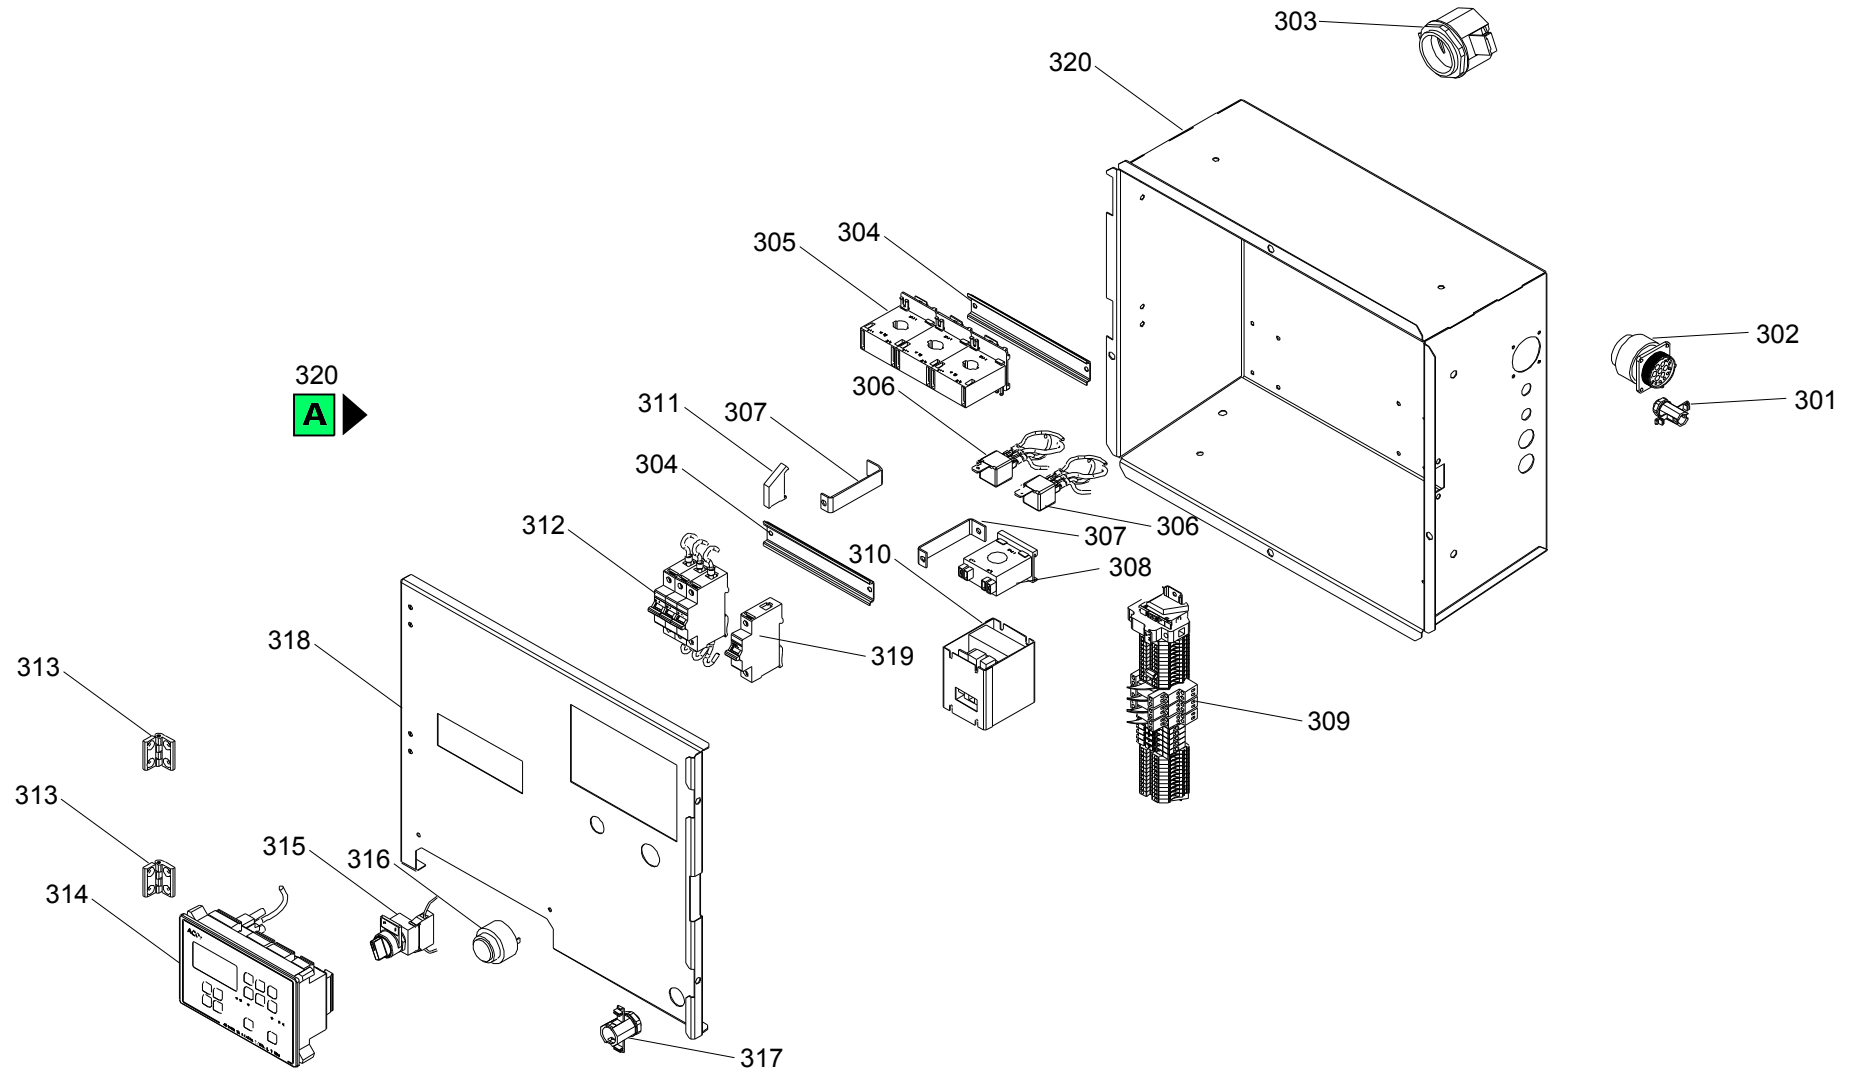

Position	Part Number	Description	Notes
300	SM5P49U016	Acp (ac-03) Uni 100a 3p Iii Conex. Y 50/60hz 12v	-
301	G070278	Black Racord Pg9 Dn 13/10 Made Of Nylon According To Bs En 50086 / UI94	-
302	G079758	Connector Set Male 21 Pins Panel	-
303	G070277	Black Racord Pg48 [ref. Schlemmer 3805021]	-
304	G079565	Carril Din 35 Mm Simetrico [ref. Wurth 0975490101]	-
305	G079251	Intensity Transformer Iba 50/5a	-
306	G075260	Relay 40a 12v	-
307	GM1046	Soporte Interruptores Modulares Cuadro Uni [plegado]	-
308	G079243	Toroidal Transformer Ttd22 Ref.560090	-
309	G075258	Relay 1 Commutate 12v	-
310	G076816	Battery Charger 115-277v/12v 3a 50/60hz	-
311	G079415	Terminal Es 35 Pa Cod. 2005.2	-
312	G075732	Magnetothermal Switch Serie Hti 3p 100a B Curve 10 Ka	-
313	G040000	Hinge 40x40 M5 Black Polyamide Stainless Pin	-
314	G076907	Control Card Ac03 Acp Can Bus Without Connectors + Communication Module Rs232 (il-nt Rs232) + Residual	-
315	G075148	Select. 2 Pos. Round (p9xsmd0n)	-
316	G079980	Siren 24v.	-
317	G070274	Black Racord Pg16 Dn 21/17 Made Of Nylon According To Bs En 50086 / UI94	-
318	VM1033-9005B	Frontal Acp Uni 80-125a 50/60hz [pintado]	-
319	G075340	Shunt Trip Tele L2 110-415v Serie Ep/fp	-
320	VM1030-9005B	Caja Cuadro Uni [pintado]	-