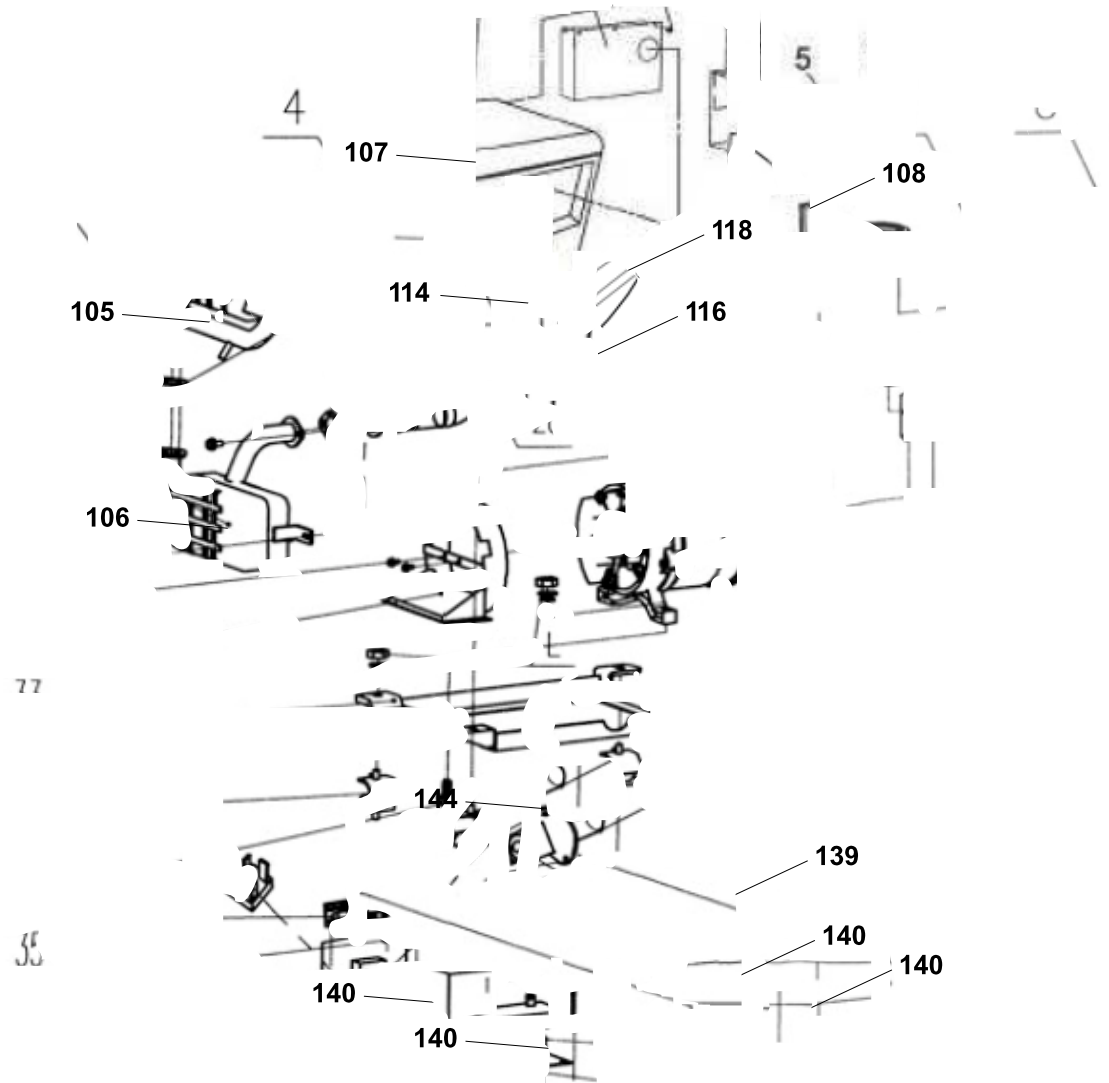

Spare Parts Catalogue

PMD5000S

Generating sets

Valid for machine code: PR452SXA000
Revision: 0 (08/2012)

POSITION	PART NUMBER	DESCRIPTION	NOTES
105	PEG00030	UPPER SILENCER BL5000s	
106	PEG00031	LOW SILENCER BL5000s	
114	PEG00015	CAP FUEL TANK BL5000s	
116	PEG00014	FUEL TANK	
118	PGT00030	LEVELER ASSY OIL 6200/6250/7000	
139	PEG00010	BASAMENTO	
140	PEG00011	WHEELS BL5000s	
144	G089001	BATTERY 26Ah 12V SEALED - 205x132x185.5	

POSITION	PART NUMBER	DESCRIPTION	NOTES
300	PEG00043	PMD5000S EL. PANEL	
301	PEG00020	PRESA AMF	
303	PEG00019	ELECTRIC START	
304	PEG00058	Key PMD5000S-2017	
305	PEG00047	Relay ON-ON 5 PIN 12V-30/40A	
306	G075570	INTERR. MAGNET. 1P 20A	
307	PEG00045	OIL ALARM LAMP	
309	G070693	FUSE SUPPORT 6,3x32	
311	G070110	BATTERY CHARGER BLACK SCREW TERMINAL	
312	G070109	BATTERY CHARGER RED SCREW TERMINAL	
314	PEG00037	DIGITAL DISPLAY HZ-V-HOUR	
315	G071131	SOCKET SUBASSEMBLY, POWER SUPPLY	
320	P3SN00055	PRESA INCASSO DIRITTA CEE IP44 32 A 2P+T 230V	
323	G075260	RELAY 40A 12V	

POSITION	PART NUMBER	DESCRIPTION	NOTES
400	PEG00025	ALTERNATOR kVA 5/115/230/50/3000/12 J609b output COP power 4.2kW	
402	PAA00001	DIODE 10A10/1000V	
410	PGT00141	AVR WX5000	
411	PAA00035	COLLETTORE	
414	PAA00104	BRUSH SUBASSEMBLY, CARBON 5000/8000	
415	PAA00012	PLASTIC FAN	

POSITION	PART NUMBER	DESCRIPTION	NOTES
500	PEG00029	DIESEL ENGINE 5.7KW/3000rpm - electric starter - without muffler/wind leading case/recoil start assembly - for BL5000S 1 phase	
503	P3KI00299	Kit Pramac Power	
508	PEG00023	ENGINE GOVERNOR BL5000S	
509	PEG00042	Flywheel alternator	
510	PEG861702103	OIL FILTER BL4500/BL6500 (Sost. da PEY00005)	
511	PEG00001	STARTER MOTOR BL6500	
512	PEG00038	Pump driving gear	
513	PEG00041	Governor fork tappet	
515	P3KI00215	KIT BL5000s	
516	G080101	FUEL FILTER FB1-01544 5u	
518	PEY00002	AIR FILTER	
519	PEG861702002	OIL FILLER CAP / LEVEL BL4500/BL6500	
520	PEG00024	INJECTON PUMP	
530	PEG86210201	DESCRIPTION N/A	
531	PEG00021	OIL SENSOR	