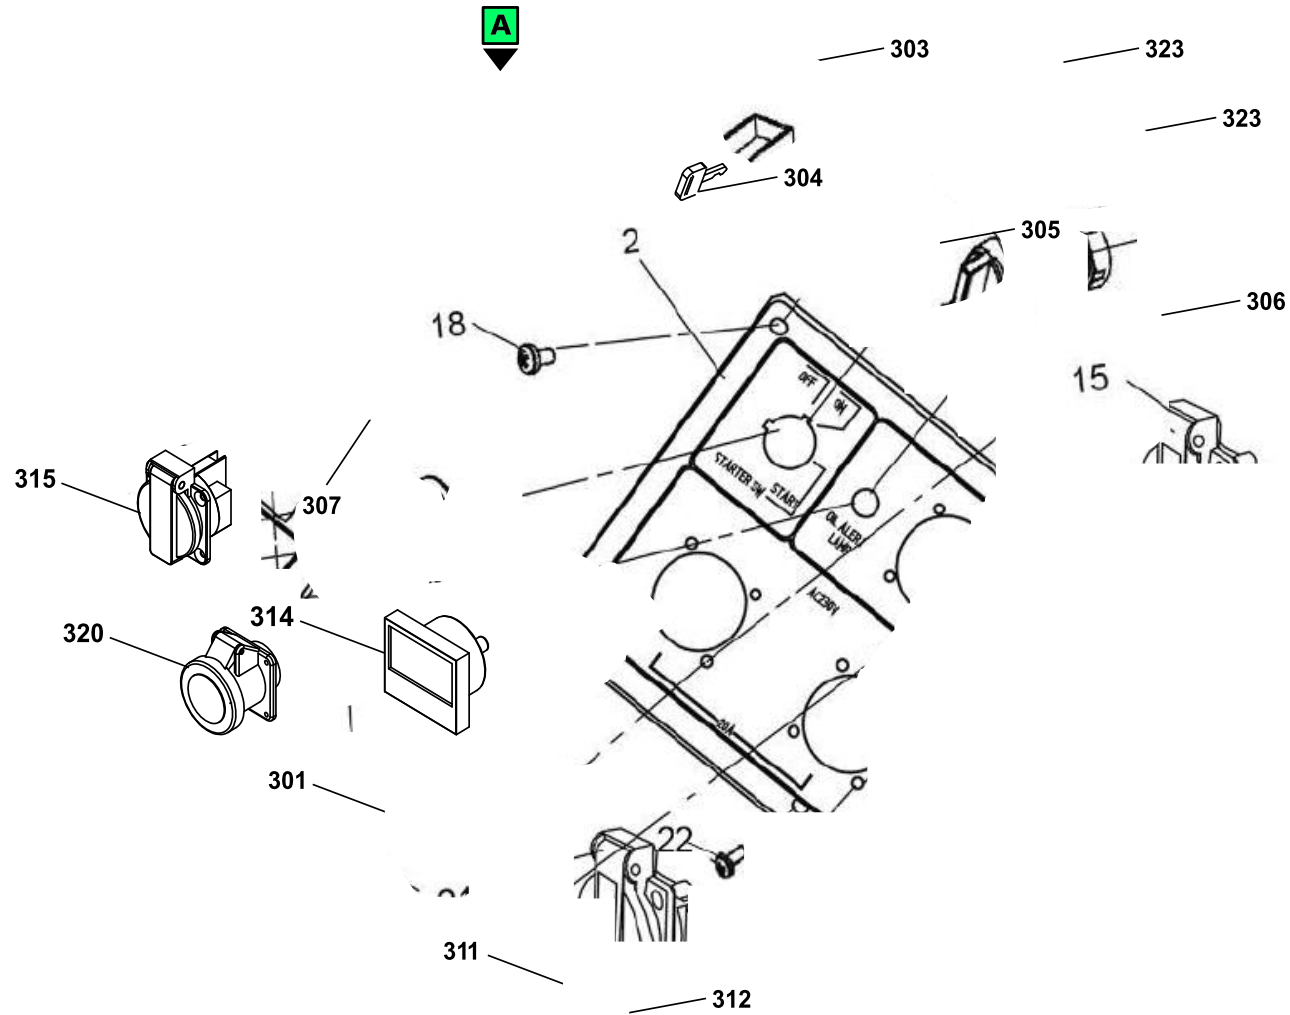

Spare Parts Catalogue

PMD5000S

Generating sets

Valid for machine code: PR452SXA000
Revision: 0 (08/2012)

POSITION	PART NUMBER	DESCRIPTION	NOTES
105	PEG00030	UPPER SILENCER BL5000s	
106	PEG00031	LOW SILENCER BL5000s	
114	PEG00015	CAP FUEL TANK BL5000s	
116	PEG00014	FUEL TANK	
118	PGT00030	LEVELER ASSY OIL 6200/6250/7000	
139	PEG00010	BASAMENTO	
140	PEG00011	WHEELS BL5000s	
144	G089001	BATTERY 26Ah 12V SEALED - 205x132x185.5	

POSITION	PART NUMBER	DESCRIPTION	NOTES
300	PEG00043	PMD5000S EL. PANEL	
301	PEG00020	PRESA AMF	
303	PEG00019	ELECTRIC START	
304	PEG00058	Key PMD5000S-2017	
305	PEG00047	Relay ON-ON 5 PIN 12V-30/40A	
306	G075570	INTERR. MAGNET. 1P 20A	
307	PEG00045	OIL ALARM LAMP	
309	G070693	FUSE SUPPORT 6,3x32	
311	G070110	BATTERY CHARGER BLACK SCREW TERMINAL	
312	G070109	BATTERY CHARGER RED SCREW TERMINAL	
314	PEG00037	DIGITAL DISPLAY HZ-V-HOUR	
315	G071131	SOCKET SUBASSEMBLY, POWER SUPPLY	
320	P3SN00055	PRESA INCASSO DIRITTA CEE IP44 32 A 2P+T 230V	
323	G075260	RELAY 40A 12V	

POSITION	PART NUMBER	DESCRIPTION	NOTES
400	PEG00025	ALTERNATOR kVA 5/115/230/50/3000/12 J609b output COP power 4.2kW	
402	PAA00001	DIODE 10A10/1000V	
410	PGT00141	AVR WX5000	
411	PAA00035	COLLETTORE	
414	PAA00104	BRUSH SUBASSEMBLY, CARBON 5000/8000	
415	PAA00012	PLASTIC FAN	

POSITION	PART NUMBER	DESCRIPTION	NOTES
500	PEG00029	DIESEL ENGINE 5.7KW/3000rpm - electric starter - without muffler/wind leading case/recoil start assembly - for BL5000S 1 phase	
503	P3KI00299	Kit Pramac Power	
508	PEG00023	ENGINE GOVERNOR BL5000S	
509	PEG00042	Flywheel alternator	
510	PEG861702103	OIL FILTER BL4500/BL6500 (Sost. da PEY00005)	
511	PEG00001	STARTER MOTOR BL6500	
512	PEG00038	Pump driving gear	
513	PEG00041	Governor fork tappet	
515	P3KI00215	KIT BL5000s	
516	G080101	FUEL FILTER FB1-01544 5u	
518	PEY00002	AIR FILTER	
519	PEG861702002	OIL FILLER CAP / LEVEL BL4500/BL6500	
520	PEG00024	INJECTON PUMP	
530	PEG86210201	DESCRIPTION N/A	
531	PEG00021	OIL SENSOR	