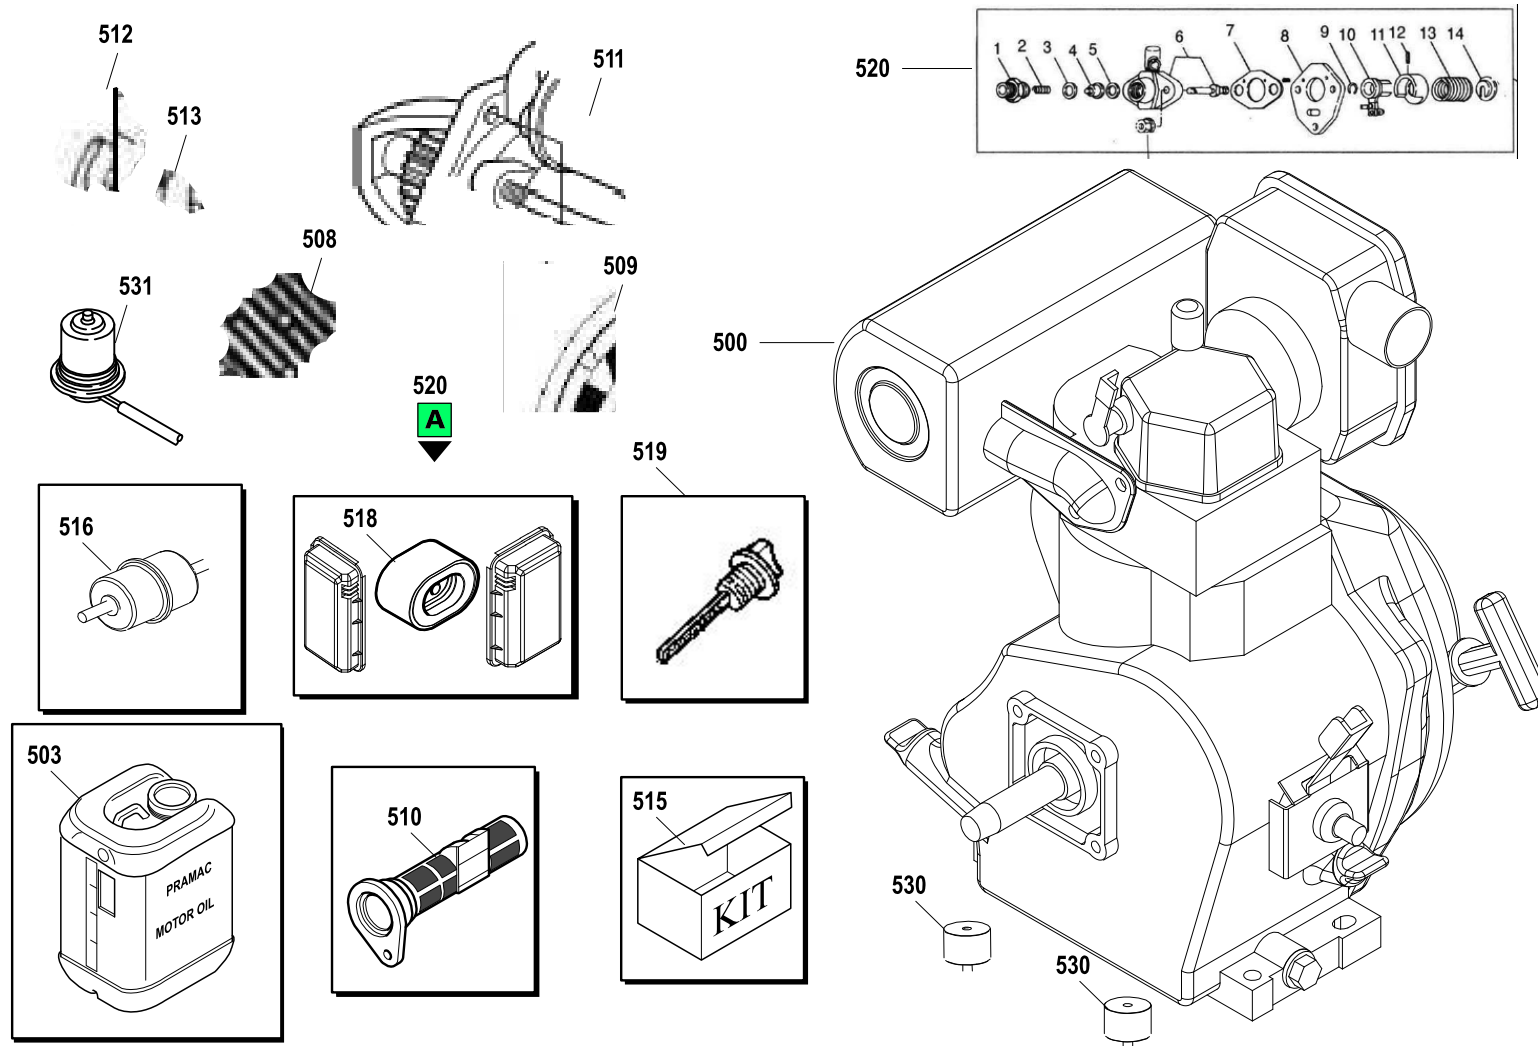

Spare Parts Catalogue

PMD5000S

Generating sets

Valid for machine code: PR452SXA000
Revision: 0 (08/2012)

POSITION	PART NUMBER	DESCRIPTION	NOTES
105	PEG00030	UPPER SILENCER BL5000s	
106	PEG00031	LOW SILENCER BL5000s	
114	PEG00015	CAP FUEL TANK BL5000s	
116	PEG00014	FUEL TANK	
118	PGT00030	LEVELER ASSY OIL 6200/6250/7000	
139	PEG00010	BASAMENTO	
140	PEG00011	WHEELS BL5000s	
144	G089001	BATTERY 26Ah 12V SEALED - 205x132x185.5	

POSITION	PART NUMBER	DESCRIPTION	NOTES
300	PEG00043	PMD5000S EL. PANEL	
301	PEG00020	PRESA AMF	
303	PEG00019	ELECTRIC START	
304	PEG00058	Key PMD5000S-2017	
305	PEG00047	Relay ON-ON 5 PIN 12V-30/40A	
306	G075570	INTERR. MAGNET. 1P 20A	
307	PEG00045	OIL ALARM LAMP	
309	G070693	FUSE SUPPORT 6,3x32	
311	G070110	BATTERY CHARGER BLACK SCREW TERMINAL	
312	G070109	BATTERY CHARGER RED SCREW TERMINAL	
314	PEG00037	DIGITAL DISPLAY HZ-V-HOUR	
315	G071131	SOCKET SUBASSEMBLY, POWER SUPPLY	
320	P3SN00055	PRESA INCASSO DIRITTA CEE IP44 32 A 2P+T 230V	
323	G075260	RELAY 40A 12V	

POSITION	PART NUMBER	DESCRIPTION	NOTES
400	PEG00025	ALTERNATOR kVA 5/115/230/50/3000/12 J609b output COP power 4.2kW	
402	PAA00001	DIODE 10A10/1000V	
410	PGT00141	AVR WX5000	
411	PAA00035	COLLETTORE	
414	PAA00104	BRUSH SUBASSEMBLY, CARBON 5000/8000	
415	PAA00012	PLASTIC FAN	

POSITION	PART NUMBER	DESCRIPTION	NOTES
500	PEG00029	DIESEL ENGINE 5.7KW/3000rpm - electric starter - without muffler/wind leading case/recoil start assembly - for BL5000S 1 phase	
503	P3KI00299	Kit Pramac Power	
508	PEG00023	ENGINE GOVERNOR BL5000S	
509	PEG00042	Flywheel alternator	
510	PEG861702103	OIL FILTER BL4500/BL6500 (Sost. da PEY00005)	
511	PEG00001	STARTER MOTOR BL6500	
512	PEG00038	Pump driving gear	
513	PEG00041	Governor fork tappet	
515	P3KI00215	KIT BL5000s	
516	G080101	FUEL FILTER FB1-01544 5u	
518	PEY00002	AIR FILTER	
519	PEG861702002	OIL FILLER CAP / LEVEL BL4500/BL6500	
520	PEG00024	INJECTON PUMP	
530	PEG86210201	DESCRIPTION N/A	
531	PEG00021	OIL SENSOR	