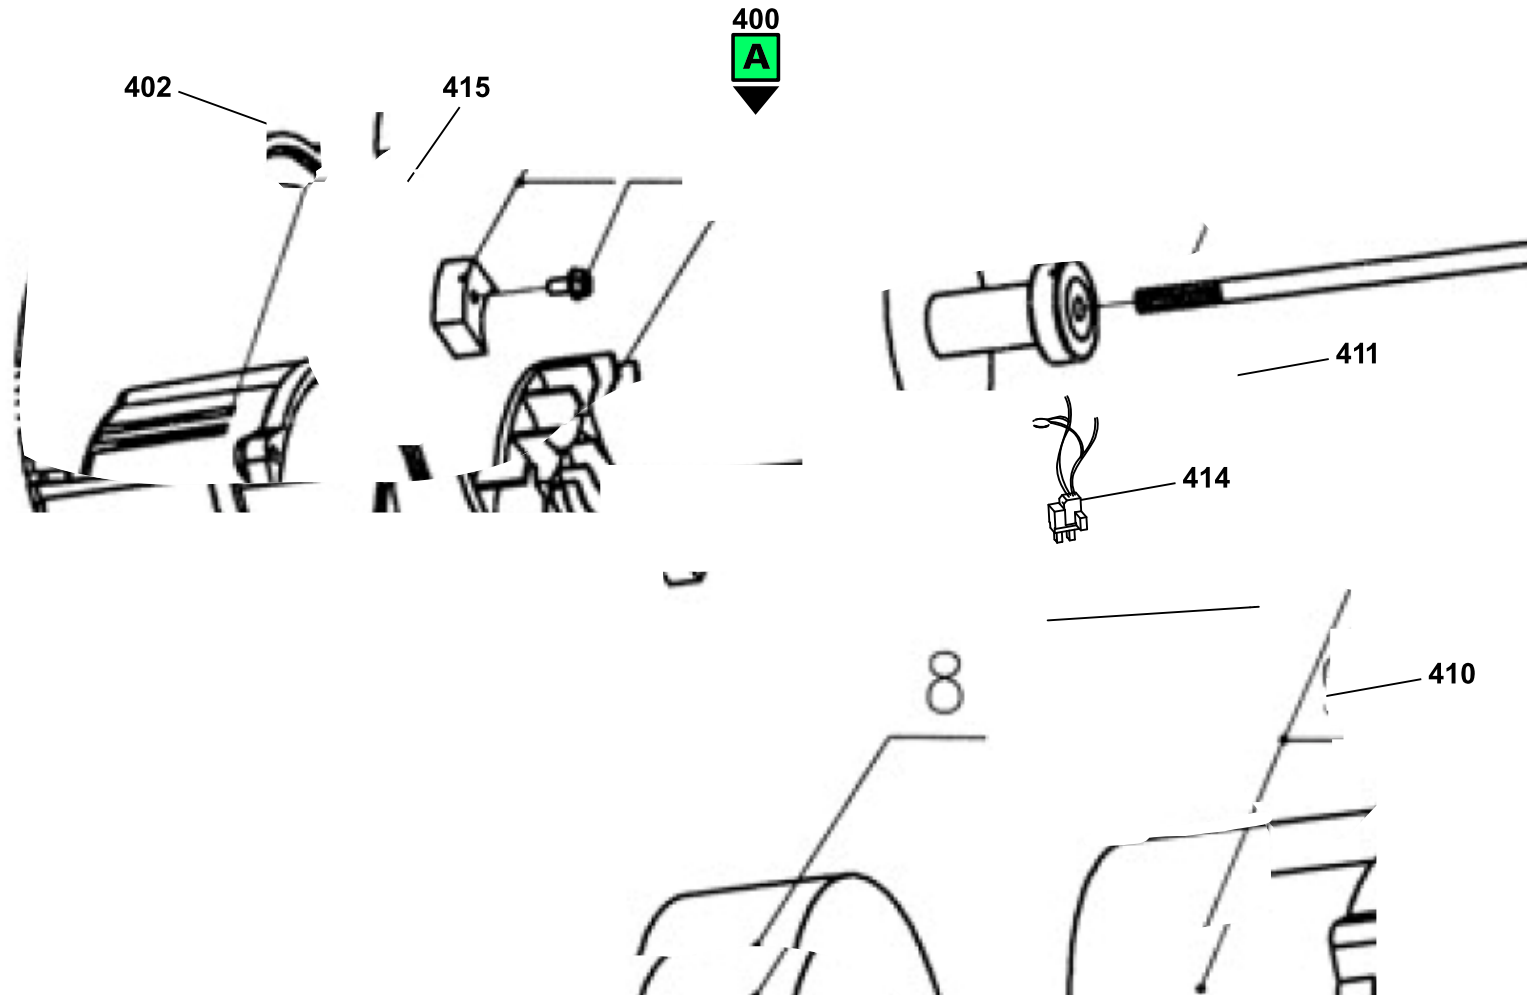

Spare Parts Catalogue

PMD5000S

Generating sets

Valid for machine code: PR452SXA000
Revision: 0 (08/2012)

POSITION	PART NUMBER	DESCRIPTION	NOTES
105	PEG00030	UPPER SILENCER BL5000s	
106	PEG00031	LOW SILENCER BL5000s	
114	PEG00015	CAP FUEL TANK BL5000s	
116	PEG00014	FUEL TANK	
118	PGT00030	LEVELER ASSY OIL 6200/6250/7000	
139	PEG00010	BASAMENTO	
140	PEG00011	WHEELS BL5000s	
144	G089001	BATTERY 26Ah 12V SEALED - 205x132x185.5	

POSITION	PART NUMBER	DESCRIPTION	NOTES
300	PEG00043	PMD5000S EL. PANEL	
301	PEG00020	PRESA AMF	
303	PEG00019	ELECTRIC START	
304	PEG00058	Key PMD5000S-2017	
305	PEG00047	Relay ON-ON 5 PIN 12V-30/40A	
306	G075570	INTERR. MAGNET. 1P 20A	
307	PEG00045	OIL ALARM LAMP	
309	G070693	FUSE SUPPORT 6,3x32	
311	G070110	BATTERY CHARGER BLACK SCREW TERMINAL	
312	G070109	BATTERY CHARGER RED SCREW TERMINAL	
314	PEG00037	DIGITAL DISPLAY HZ-V-HOUR	
315	G071131	SOCKET SUBASSEMBLY, POWER SUPPLY	
320	P3SN00055	PRESA INCASSO DIRITTA CEE IP44 32 A 2P+T 230V	
323	G075260	RELAY 40A 12V	

POSITION	PART NUMBER	DESCRIPTION	NOTES
400	PEG00025	ALTERNATOR kVA 5/115/230/50/3000/12 J609b output COP power 4.2kW	
402	PAA00001	DIODE 10A10/1000V	
410	PGT00141	AVR WX5000	
411	PAA00035	COLLETTORE	
414	PAA00104	BRUSH SUBASSEMBLY, CARBON 5000/8000	
415	PAA00012	PLASTIC FAN	

POSITION	PART NUMBER	DESCRIPTION	NOTES
500	PEG00029	DIESEL ENGINE 5.7KW/3000rpm - electric starter - without muffler/wind leading case/recoil start assembly - for BL5000S 1 phase	
503	P3KI00299	Kit Pramac Power	
508	PEG00023	ENGINE GOVERNOR BL5000S	
509	PEG00042	Flywheel alternator	
510	PEG861702103	OIL FILTER BL4500/BL6500 (Sost. da PEY00005)	
511	PEG00001	STARTER MOTOR BL6500	
512	PEG00038	Pump driving gear	
513	PEG00041	Governor fork tappet	
515	P3KI00215	KIT BL5000s	
516	G080101	FUEL FILTER FB1-01544 5u	
518	PEY00002	AIR FILTER	
519	PEG861702002	OIL FILLER CAP / LEVEL BL4500/BL6500	
520	PEG00024	INJECTON PUMP	
530	PEG86210201	DESCRIPTION N/A	
531	PEG00021	OIL SENSOR	