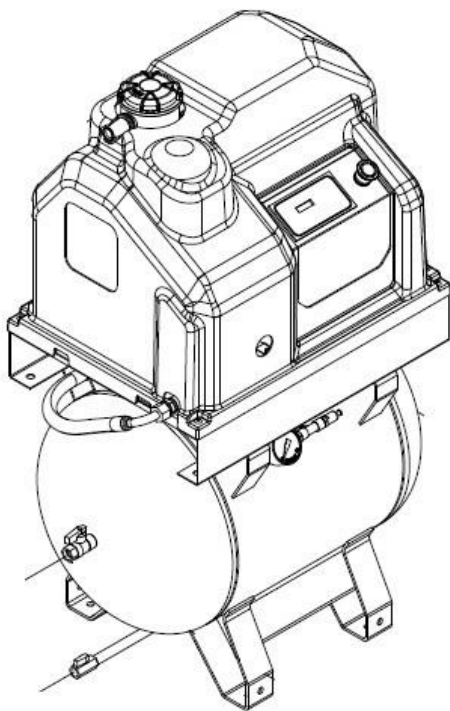

SPARE PARTS PORTAL 2.0

22/11/2021

V72PK72FNM001MINICUBE 2.2-10-90