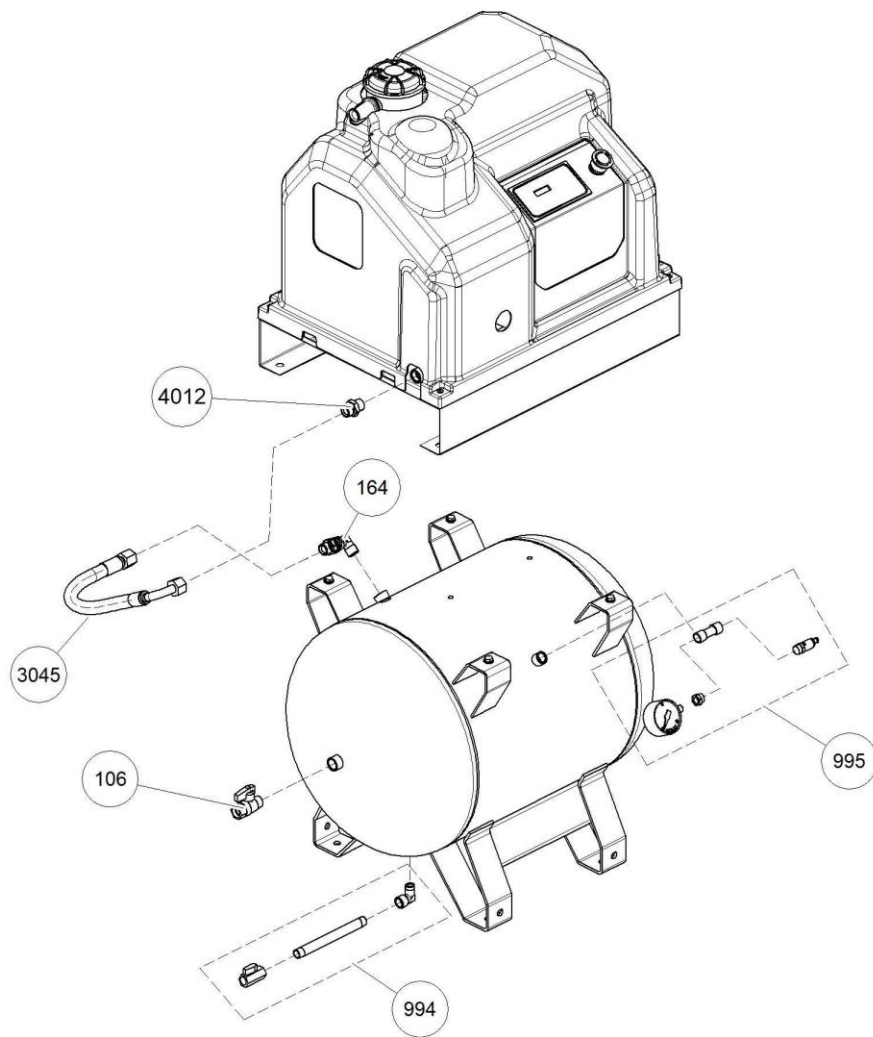

Pos.	Varenr.	Beskrivelse	STK	ANTAL	Valideret
106	9047089	RUBIN.LINEA A SFERA MF R1/2	PZ	1	20210921
164	4101290	RACC.L MF R3/8XG3/8 ART1063/3	PZ	1	
994	9421824	KIT MN+VS 11B S_90 MINICUBE	PZ	1	
995	9421512	KIT SCARICO CONDENSA	PZ	1	20210921
3045	#160FZ0037	TUBO FLX 1/2 BSP FD+F90 L640	PZ	1	20210921
4012	#011000409	RACC.ADT.MM 1/2" CON-BSP	PZ	1	20210921