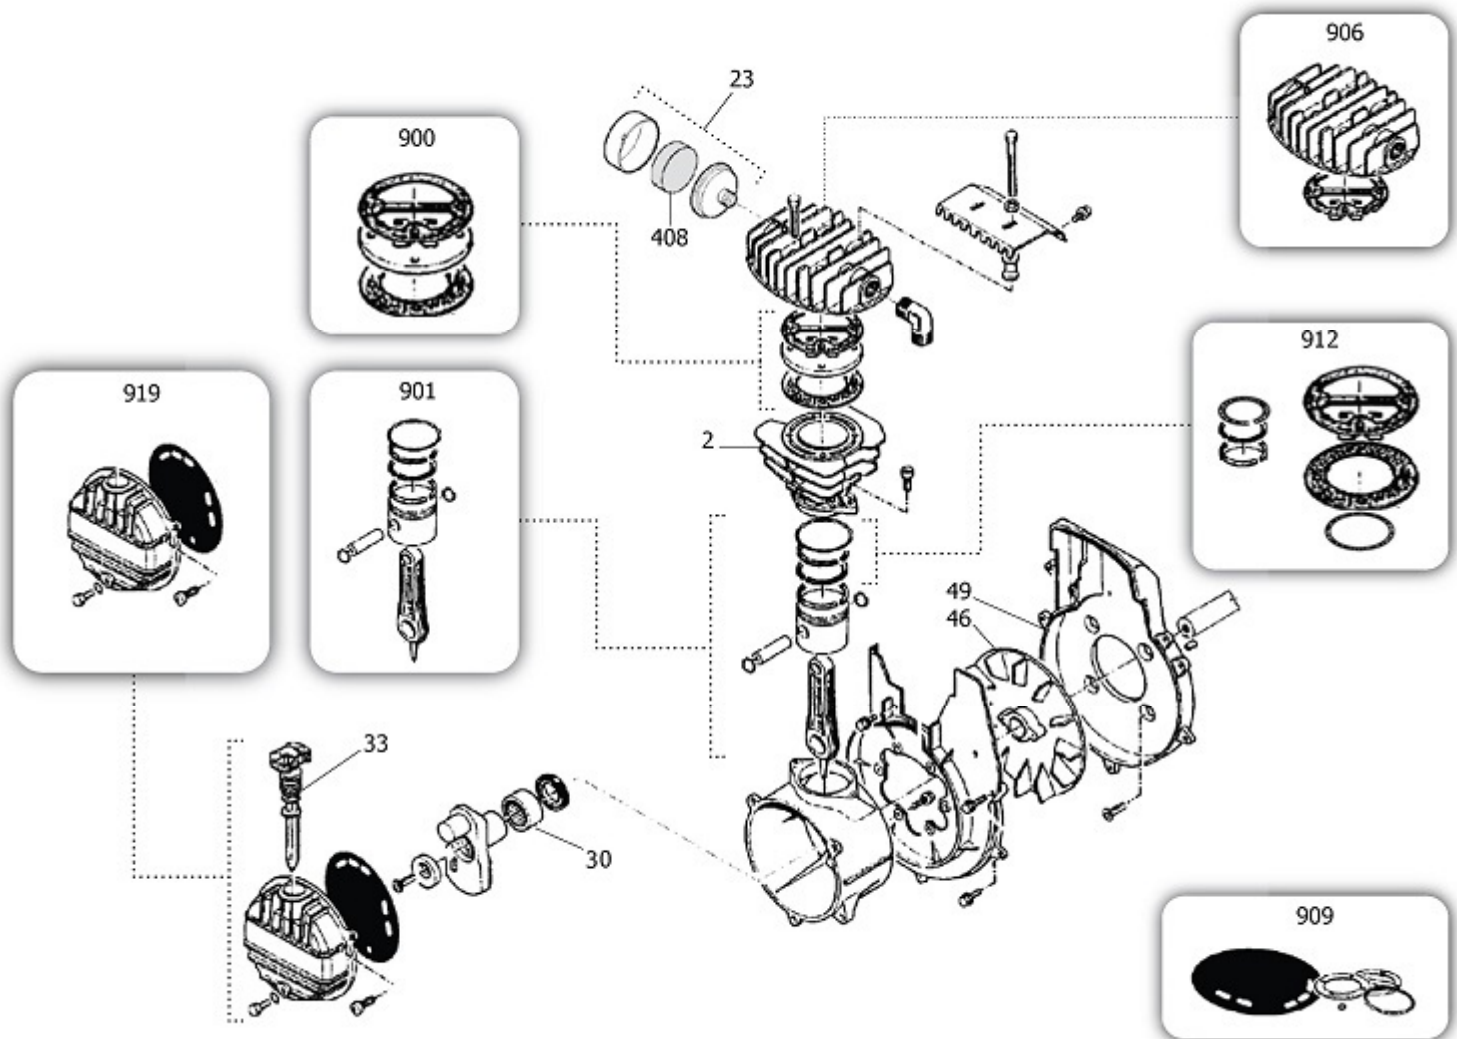

BM9PE

FMAA6P1FNN427

SHUTTLE MK236 HONDA FINI

Pos	Component	MU	Multiplier
103	9038451	PZ	4,0
107	9047078	PZ	2,0
108	9051156	PZ	1,0
109	9052146	PZ	1,0
110	9049315	PZ	1,0
112	9053159	PZ	2,0
145	9043860	PZ	1,0
200	HHP000A	PZ	1,0
484	4101206	PZ	1,0

AM9KT

HHP000A

BARE PUMP

Pos	Component	MU	Multiplier
1	#116060011 CASING	PZ	1,0
2	HU30001 CYLINDER	PZ	1,0
4	#116060001 SHAFT	PZ	1,0
23	4105164 AIR FILTER ASSEMBLY	PZ	1,0
30	#033058000 ROLLER BEARING HK2816	PZ	1,0
33	#012035000 OIL PLUG	PZ	1,0
34	#010060000 SEAL	PZ	1,0
46	#116060002 FAN	PZ	1,0
49	#116060004 UPPER HOUSING	PZ	1,0
50	#116060003 LOWER HOUSING	PZ	1,0
135	9068007 MOTOR	PZ	1,0
900	9434A43 MPK VALVE PLATE MK238	PZ	1,0
901	9434B44 MPK PISTON-CONROD MK215-238	PZ	1,0
906	9434G33 MPK HEAD MK238-MK246	PZ	1,0
909	9434F41 MPK GUARNIZIONI MK238	PZ	1,0
912	9434C41 MPK SEGMENTI MK238	PZ	1,0
919	9434L10 MPK COPERCHIO CARTER MK238	PZ	1,0