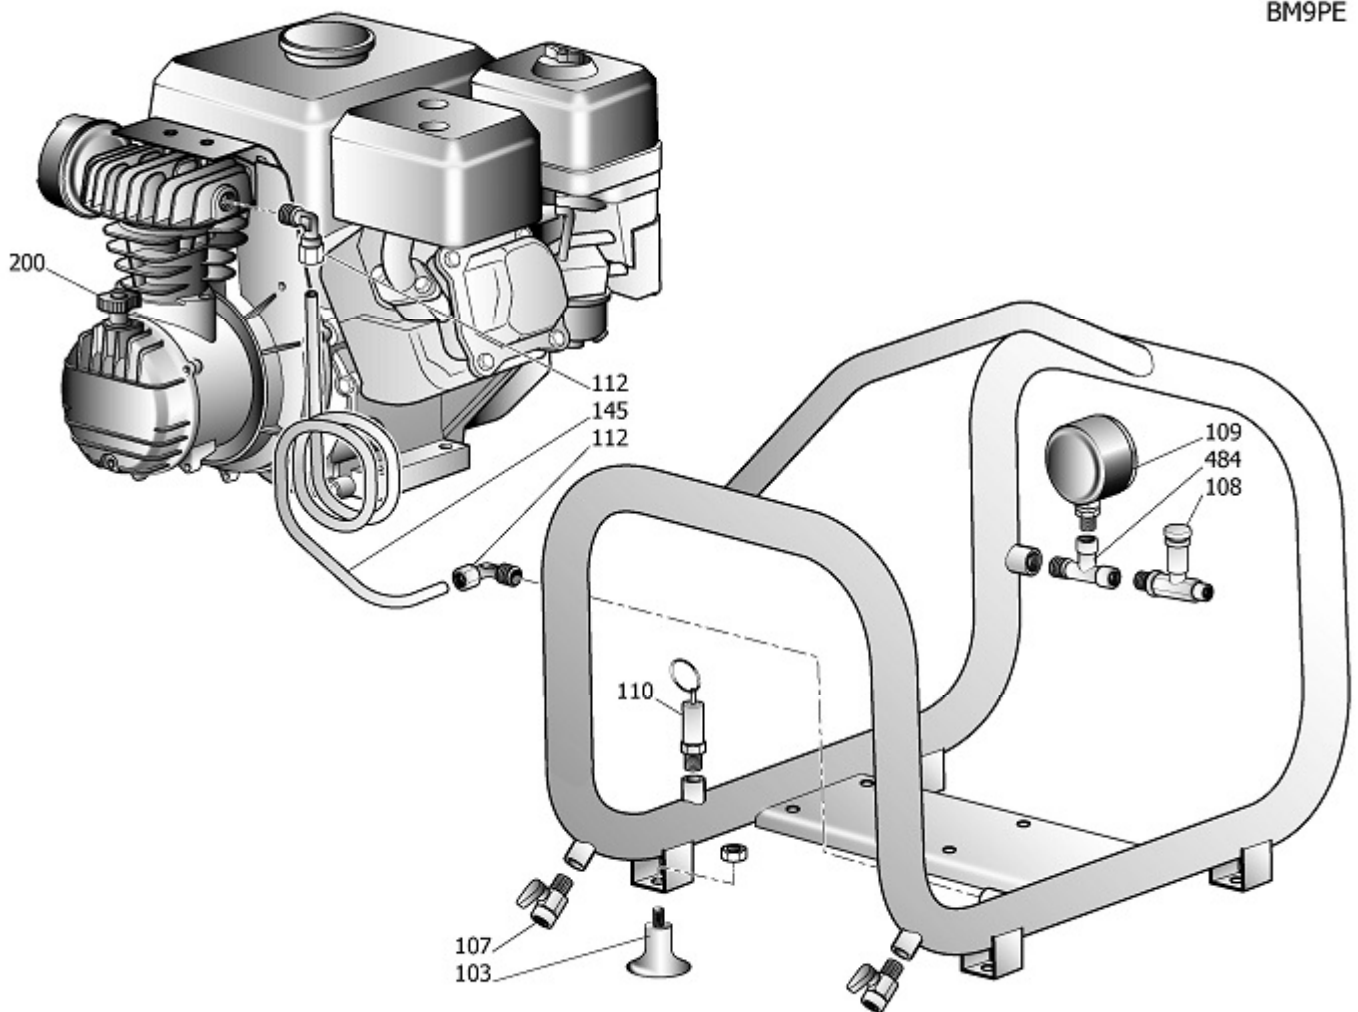

BM9PE

FMAA6P1FNN427

SHUTTLE MK236 HONDA FINI

Pos	Component	MU	Multiplier
103	9038451	PZ	4,0
107	9047078	PZ	2,0
108	9051156	PZ	1,0
109	9052146	PZ	1,0
110	9049315	PZ	1,0
112	9053159	PZ	2,0
145	9043860	PZ	1,0
200	HHP000A	PZ	1,0
484	4101206	PZ	1,0

AM9KT

HHP000A

BARE PUMP

Pos	Component	MU	Multiplier
1	#116060011 CASING	PZ	1,0
2	HU30001 CYLINDER	PZ	1,0
4	#116060001 SHAFT	PZ	1,0
23	4105164 AIR FILTER ASSEMBLY	PZ	1,0
30	#033058000 ROLLER BEARING HK2816	PZ	1,0
33	#012035000 OIL PLUG	PZ	1,0
34	#010060000 SEAL	PZ	1,0
46	#116060002 FAN	PZ	1,0
49	#116060004 UPPER HOUSING	PZ	1,0
50	#116060003 LOWER HOUSING	PZ	1,0
135	9068007 MOTOR	PZ	1,0
900	9434A43 MPK VALVE PLATE MK238	PZ	1,0
901	9434B44 MPK PISTON-CONROD MK215-238	PZ	1,0
906	9434G33 MPK HEAD MK238-MK246	PZ	1,0
909	9434F41 MPK GUARNIZIONI MK238	PZ	1,0
912	9434C41 MPK SEGMENTI MK238	PZ	1,0
919	9434L10 MPK COPERCHIO CARTER MK238	PZ	1,0