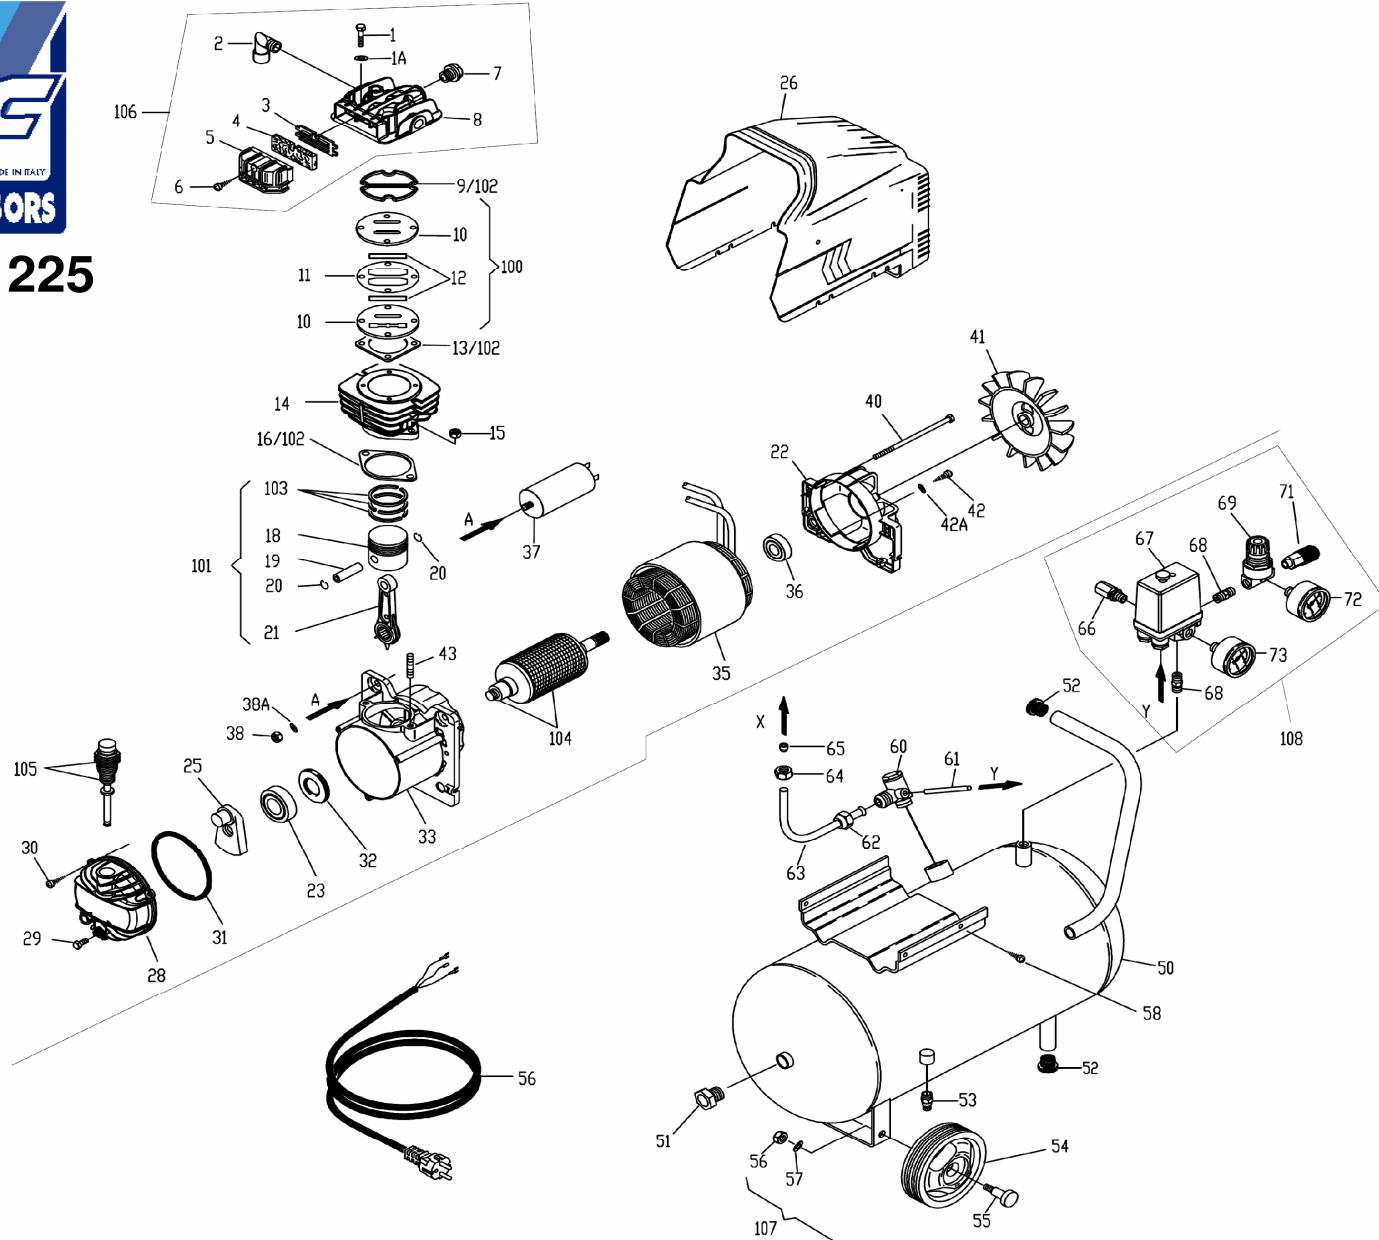

Cosmos 225

SINGLE PHASE V.230/50Hz/1
MONOFASE V.230/50Hz/1

COSMOS 225

validity date - from 28/09/2007

Ref.	Code	Description	Quantity
1	1127010122	Screw	4
2	1127080404	Joint	1
3	1127450834	Filter plate	1
4	1127210001	Filtering element	1
5	1127210043	Filter cover	1
6	1127010210	Screw	1
7	1129102486	START valve	1
8	1129101015	Head	1
9	1129101016	Cylinder/head gasket	1
10	1129102491	Plate	2
11	1129102479	Gasket	1
12	1129102496	Valve	2
13	1129101017	Gasket	1
14	1129101014	Cylinder	1
15	1127020007	Nut	2
16	1127070815	Gasket	1
18	1129102683	Piston	1
19	1129102686	Piston pin	1
20	1127040101	Internal snapring	2
21	1125050015	Connecting rod	1
22	1129101011	Covering	1
23	1127060020	Bearing	1
25	1129101013	Counter weight	1
26	1129102542	Plastic schroud	1
28	1129101010	Carter cover	1
29	1127010216	Screw	1
30	1129704166	Screw	3
31	1129700016	O-ring	1
32	1129102562	Oil seal	1
33	1129101009	Cranckcase	1
35	1129101021	Stator V230 - 50/1	1
36	1127060001	Bearing	1
37	1127310059	Capacitor	1
38	1129704167	Nut	1
40	1129102478	Stud bolt	2
41	1129102487	Fan	1
42	1127010306	Screw	1
43	1129102661	Stud bolt	2
50	1125150395	Tank	1
51	1129102504	Plug	1
52	1129102497	Rubber	2
53	1129700324	Discharge tap	1