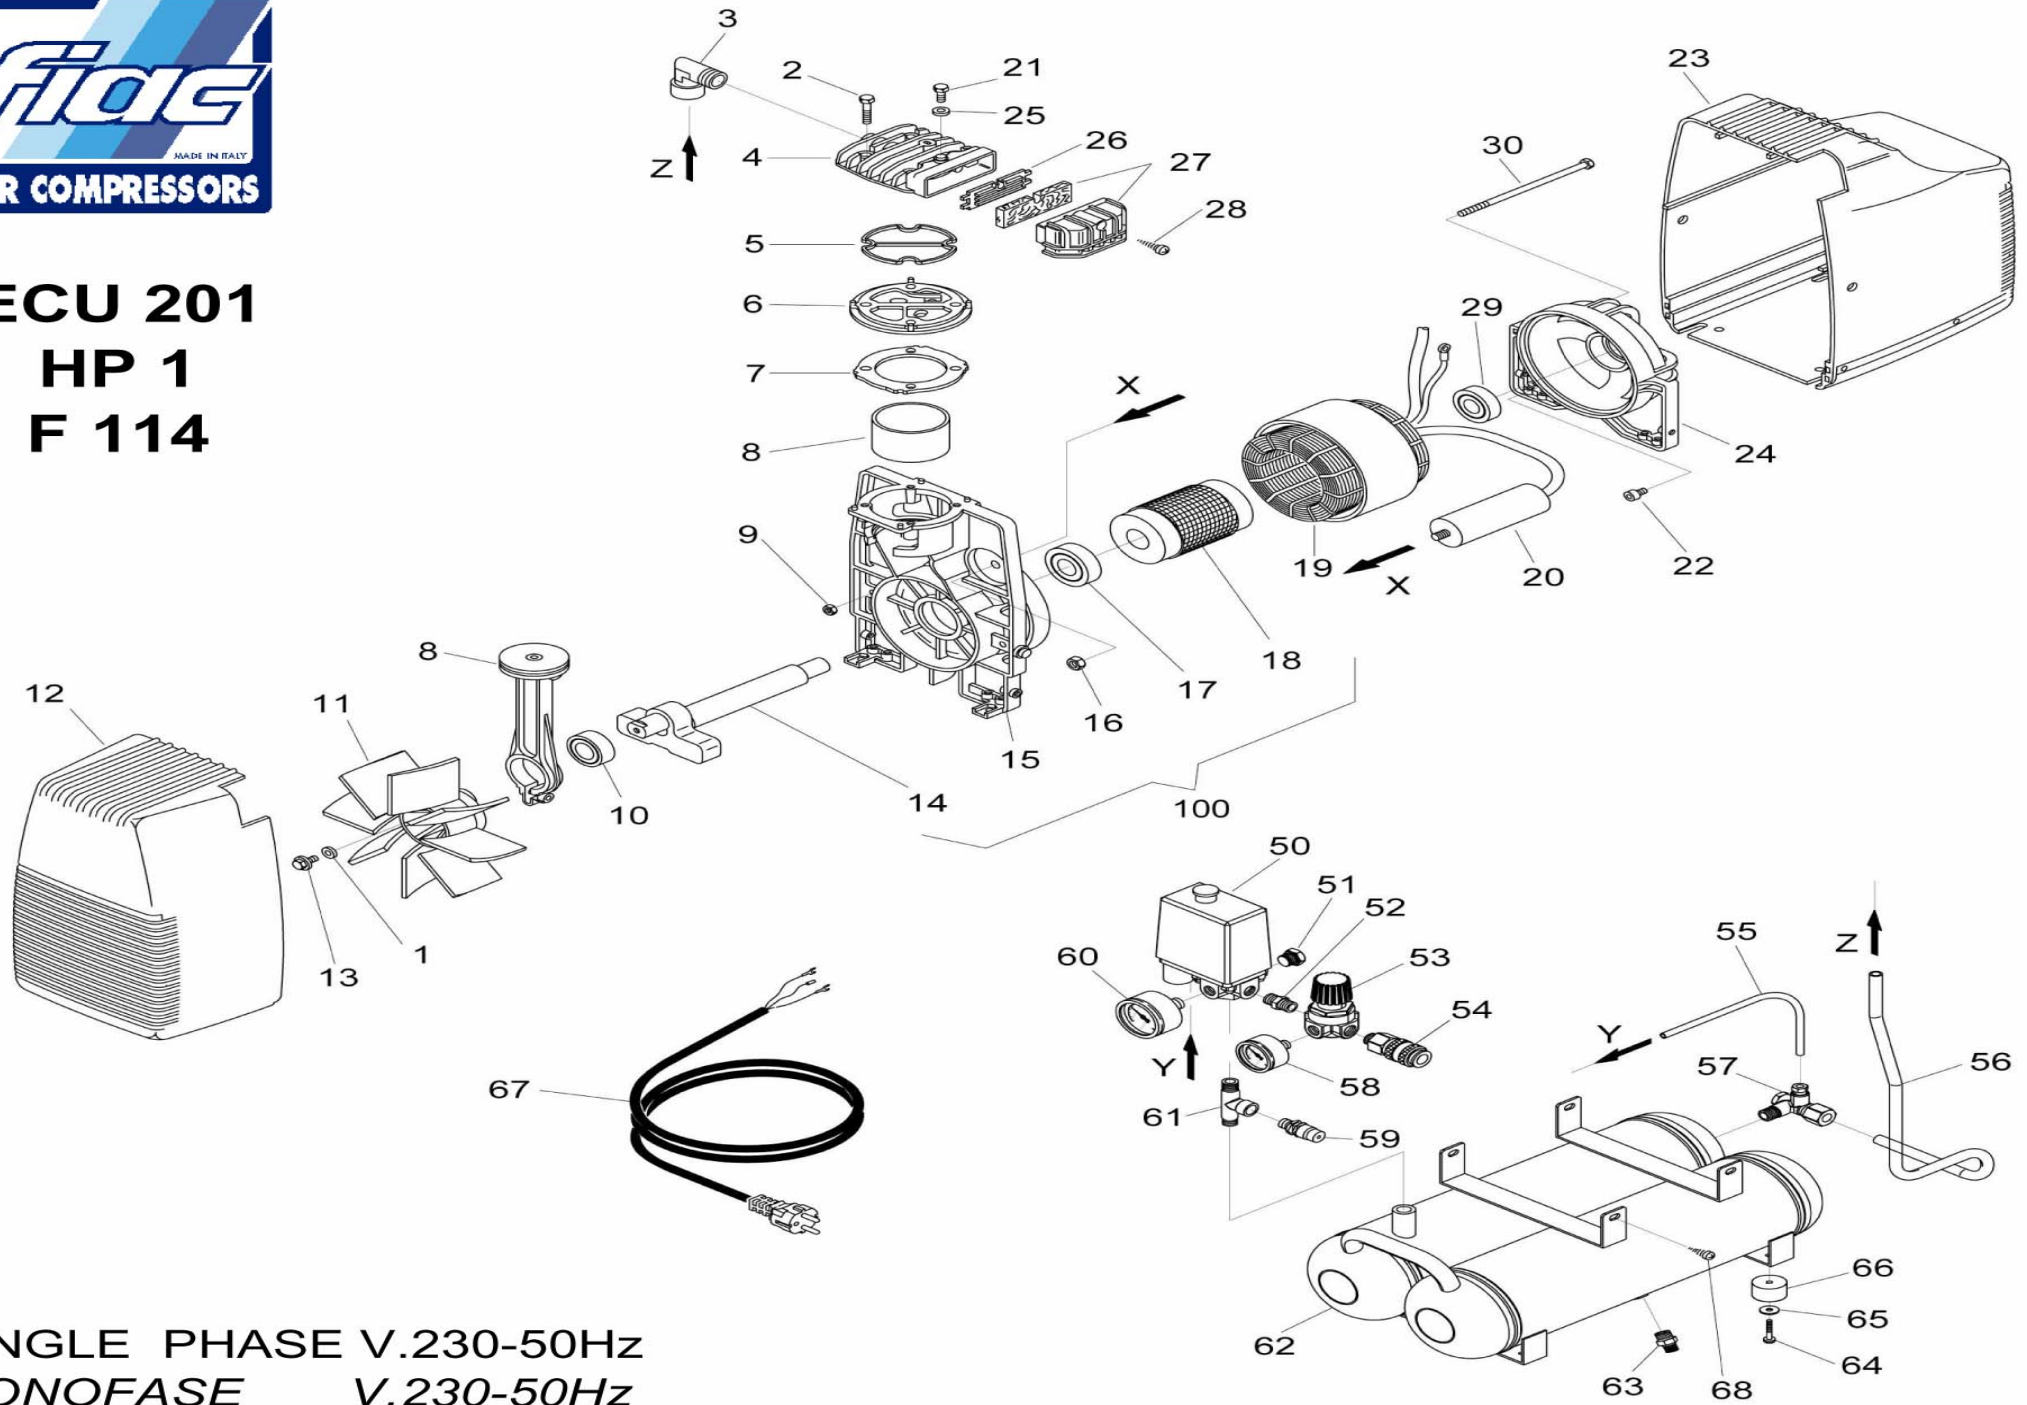

ECU 201 HP 1 F 114

SINGLE PHASE V.230-50Hz
MONOFASE V.230-50Hz

ECU 201 HP1 F114

validity date - from 07/02/2007

Ref.	Code	Description	Quantity
1	1127030019	Washer	1
2	1127010129	Screw	4
3	1127080408	Joint	1
4	1127570055	Head	1
5	1127070060	O-ring	1
6	1124200003	Monoplate	1
7	1127070849	Gasket	1
8	1124190027	Con rod/Piston Kit	1
9	1127020101	Nut	2
10	1127060055	Bearing	1
11	1127200014	Fan	1
12	1127150056	Plastic schroud	1
13	1127010104	Screw	1
14	1120003846	Crankshaft	1
15	1127670004	Crankcase	1
16	1127020024	Nut	1
17	1127060028	Bearing	1
18	1125090033	Rotor	1
19	1124010171	Stator	1
20	1127310010	Capacitor	1
21	1127010430	Screw	1
22	1127010306	Screw	1
23	1127150055	Plastic schroud	1
24	1127640010	Covering	1
25	1127030078	Washer	1
26	1127450834	Filter plate	1
27	1124080502	Intake filter kit	1
28	1127010201	Screw	1
29	1127060001	Bearing	1
30	1127010801	Screw	2
50	1127250074	Pressure switch	1
51	1127090007	Plug	1
52	1127080012	Joint	1
53	1127100064	Pressure reducer	1
54	1127130057	Universal Tap	1
55	1127230001	Rilsan hose	1
56	1127230436	Infeed hose	1
57	1127190020	Non return valve	1
58	1127110024	Pressure gauge	1
59	1127190202	Safety valve	1
60	1127110030	Pressure gauge	1
61	1127080253	Joint	1