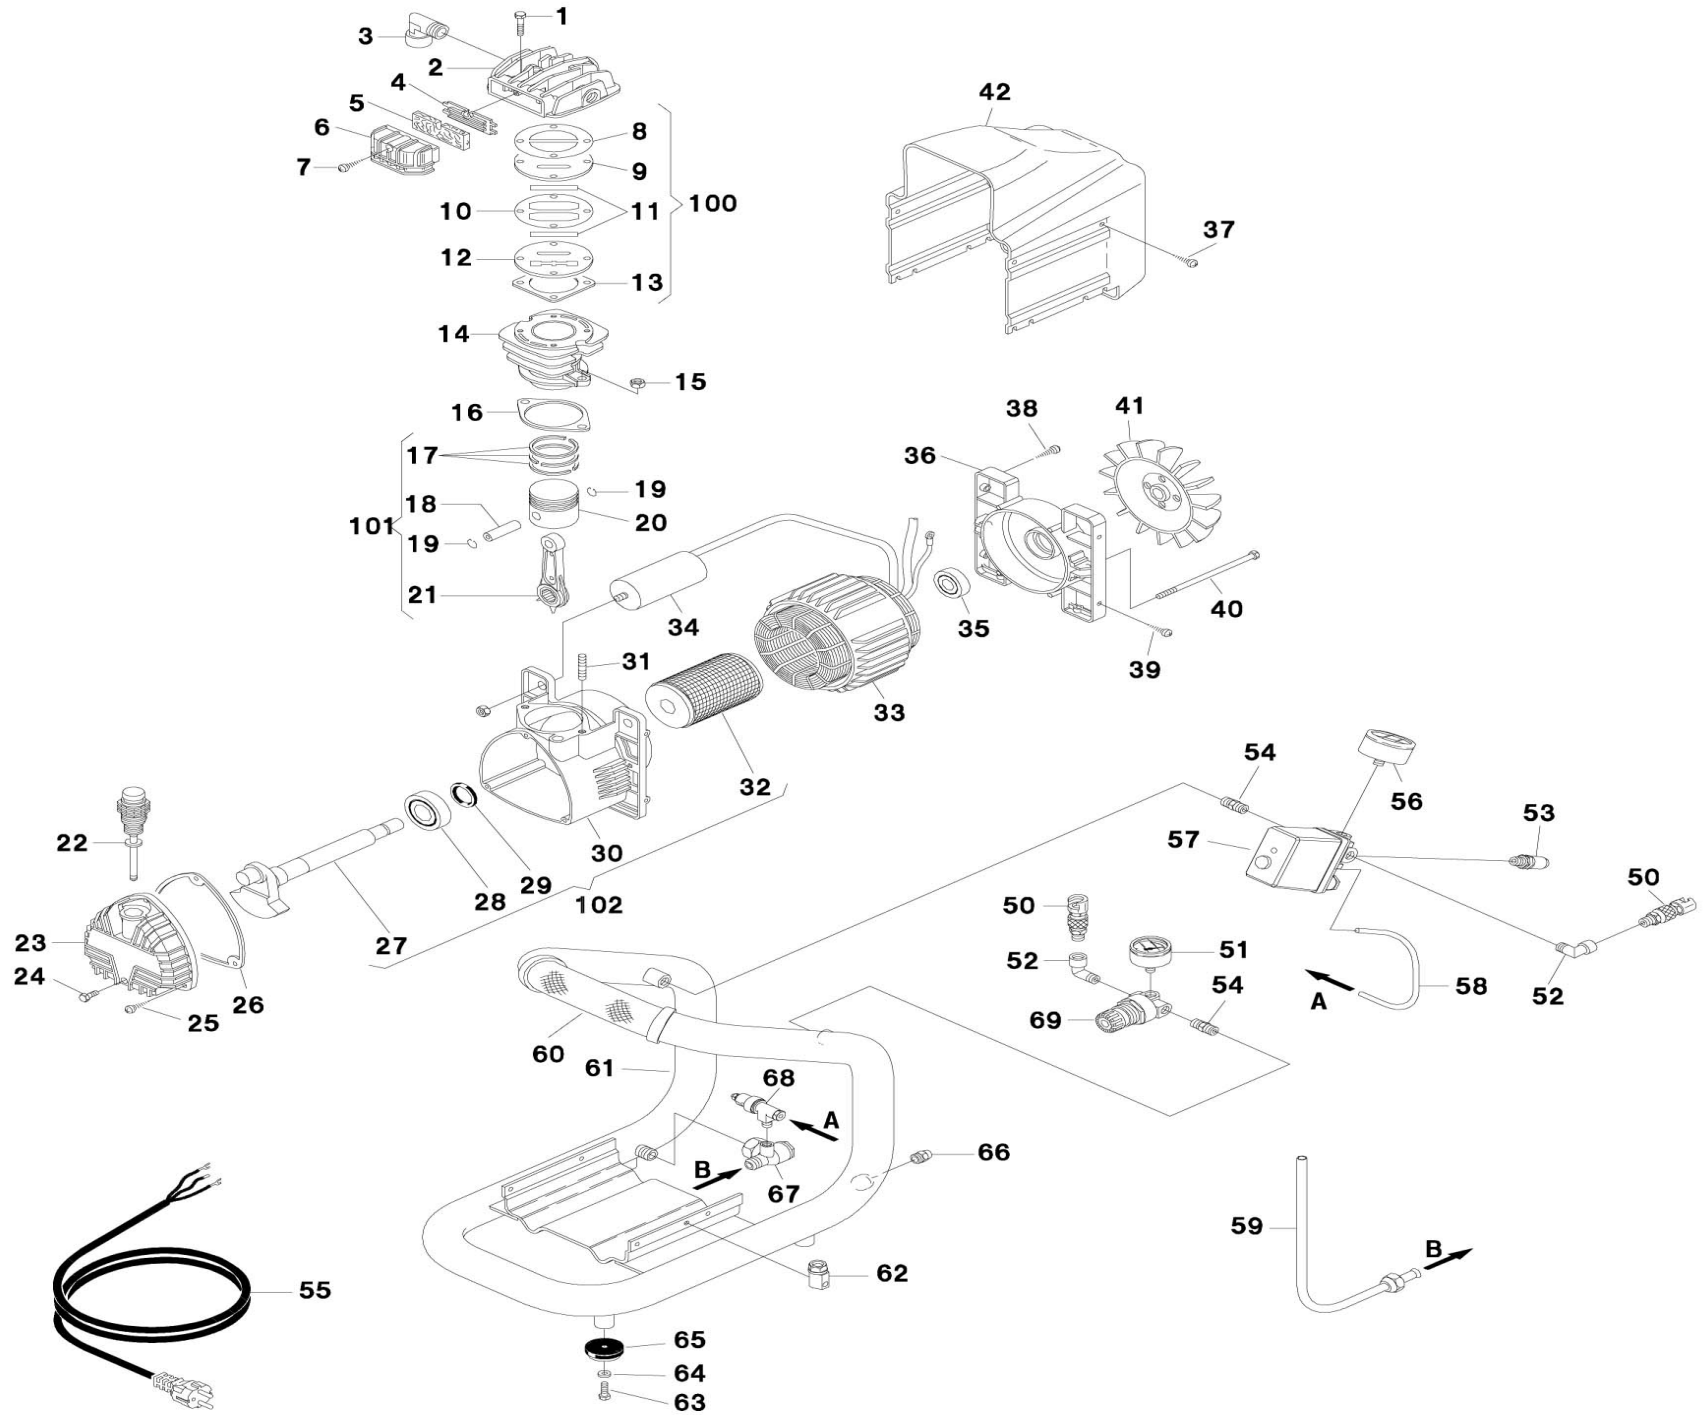

COLIBRI' GM 110 15 BAR

COLIBRI GM 110 15 BAR

validity date - from 01/05/2003

Ref.	Code	Description	Quantity
1	1127010122	Screw	4
2	1125030011	Head	1
3	1127080404	Joint	1
4	1127450834	Filter plate	1
5	1127210001	Filtering element	1
6	1127210043	Filter cover	1
7	1127010210	Screw	1
9	1120022307	Valve plate	1
11	1124080101	Set of valve	1
12	1120022306	Valve plate	1
14	1127570513	Cylinder	1
15	1127020007	Nut	2
17	1124080001	Piston rings kit	1
18	1127050001	Piston pin	1
19	1127040101	Internal snapring	2
20	1127220001	Piston	1
21	1125050015	Connecting rod	1
22	1127180106	Oil dipstick	1
23	1127650002	Carter cover	1
24	1127010143	Screw	1
25	1127010210	Screw	3
26	1127070846	Gasket	1
27	1125040094	Crankshaft	1
28	1127060006	Bearing	1
29	1127070102	Oil seal	1
30	1125070032	Crankcase	1
31	1127010502	Stud bolt	2
32	1125090033	Rotor	1
33	1124010008	Motor V230/50-1	1
34	1127310010	Capacitor	1
35	1127060001	Bearing	1
36	1125110006	Covering	1
37	1120009768	Screw	4
38	1127010306	Screw	1
39	1127010229	Screw	4
40	1127010801	Screw	2
41	1127200007	Fan	1
42	1127150081	Housing	1
50	1127130020	Tap	2
51	1127110024	Pressure gauge	1
52	1127080018	Joint	2
53	1127190206	Safety valve	1