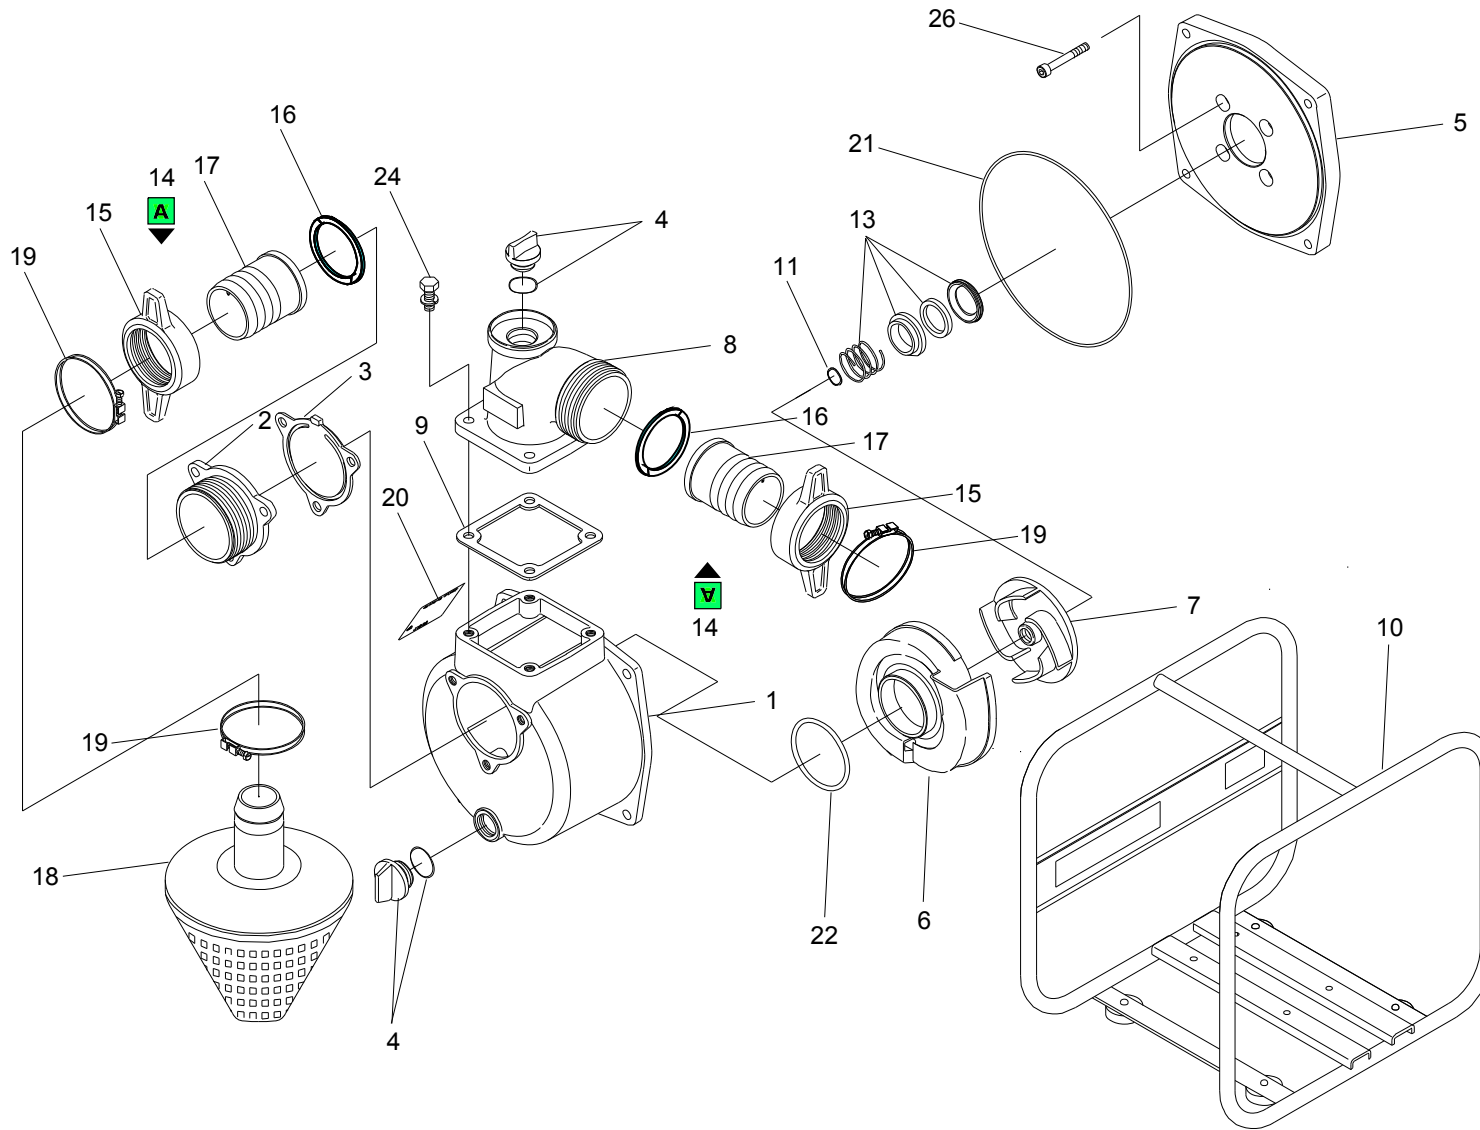

## Spare Parts Catalogue

# MP36-KOSHIN

Power systems | Motorpump

Valid for machine code: FA360HEI000

Revision: 0 (4/2009)

Copyright 2016 Pramac Group, All Rights Reserved.

Position	Part Number	Description	Notes
1	PPK011257802	Body Pump Hgp 36-2	-
2	PPK011266203	Intake Flange	-
3	PPK011266501	Gasket (use Ppk0112665)	-
4	PPK011807802	Plug And O-ring (use Ppk0118078)	-
5	PPK011257905	Coupling Flange	-
6	PPK011464001	Cover Impeller	-
7	PPK011353203	Pump Impeller	-
8	PPK011324501	Delivery Flange Egp36	-
9	PPK011054102	Gasket (use Ppk0110541)	-
10	PPK011762301	Painted Frame For Mp36-2	-
11	PPK011046601	Gasket (use Ppk0110466)	-
13	PPK011068802	Spring For Mechanic Assy Hp36-2	-
14	PPK011702602	Pipe Fitting Pump	-
18	PPK011815901	Plastic Rose Pipe	-
19	PPK940019060	Metallic Clamp Hgp36-2	-
21	PPK011501401	O-ring Flange	-
22	PPK011279201	Impeller Cover O-ring	-
25	PPK743119051	Bolt Hh	-
26	PPK734532076	Screw + Washer	-
29	PPK854255008	Gasket	-

Position	Part Number	Description	Notes
501	PEH17211-ZE1-000	Filter Air Gx120 Wkt2	-
502	PEH98079-55846	Spark Plug Bpr 5 Es Ngk	-
503	P3KI00299	Kit Pramac Power	-