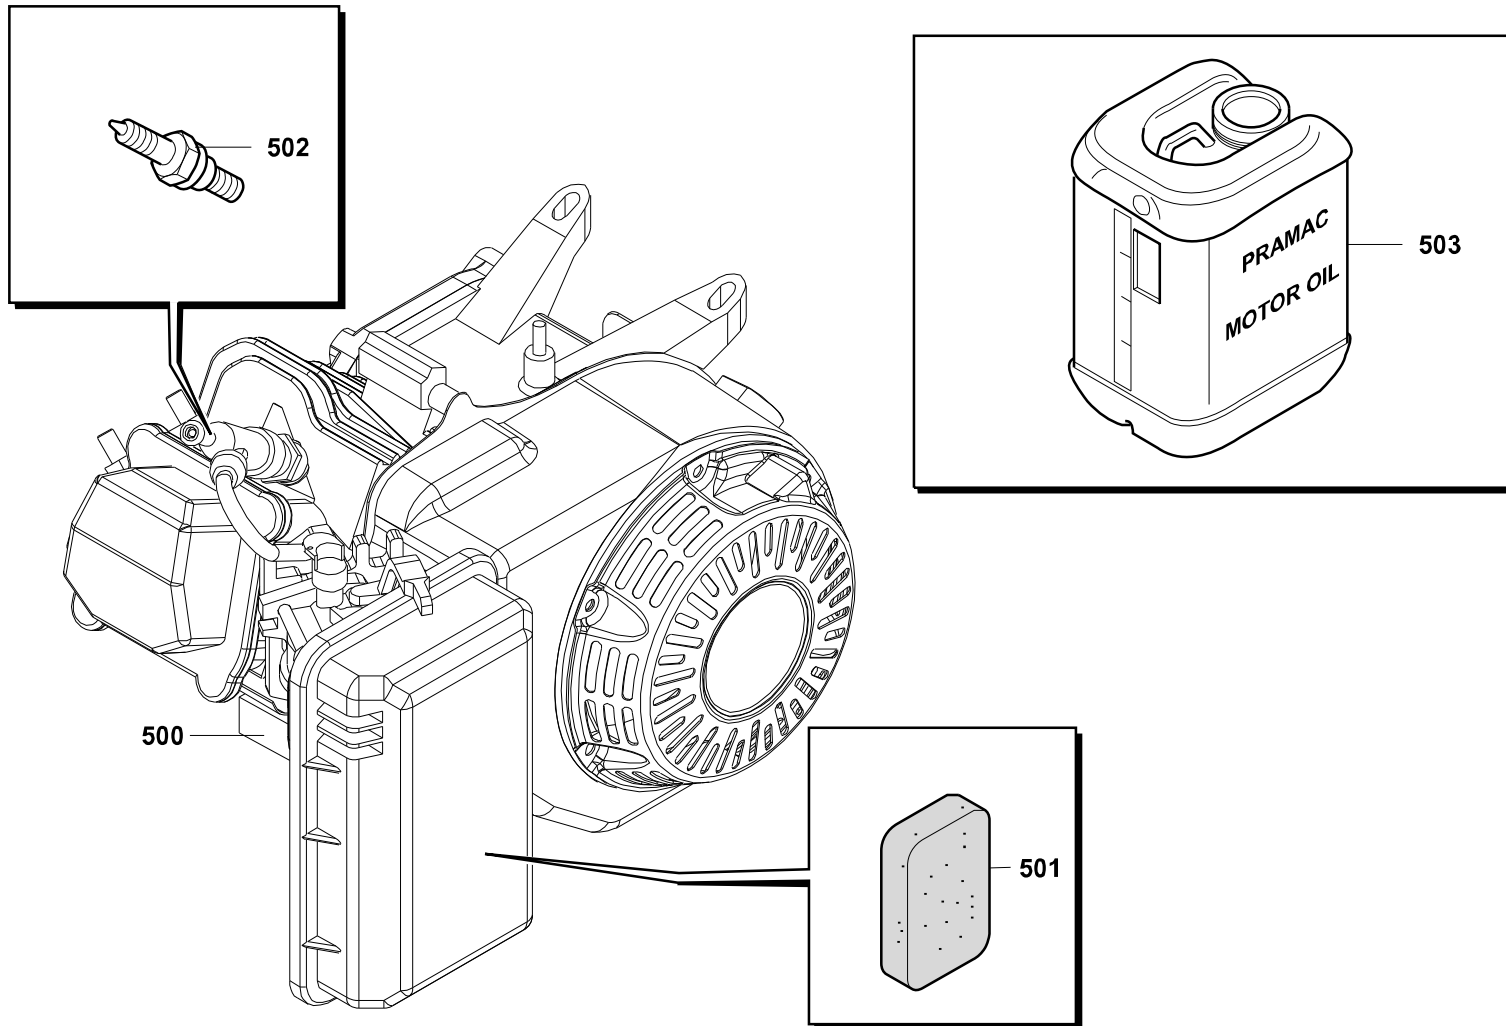

# MP36-KOSHIN

Power systems | Motorpump

Valid for machine code: FA360HEI000

Revision: 0 (4/2009)

Copyright 2016 Pramac Group, All Rights Reserved.

Position	Part Number	Description	Notes
1	PPK011257802	Body Pump Hgp 36-2	-
2	PPK011266203	Intake Flange	-
3	PPK011266501	Gasket (use Ppk0112665)	-
4	PPK011807802	Plug And O-ring (use Ppk0118078)	-
5	PPK011257905	Coupling Flange	-
6	PPK011464001	Cover Impeller	-
7	PPK011353203	Pump Impeller	-
8	PPK011324501	Delivery Flange Egp36	-
9	PPK011054102	Gasket (use Ppk0110541)	-
10	PPK011762301	Painted Frame For Mp36-2	-
11	PPK011046601	Gasket (use Ppk0110466)	-
13	PPK011068802	Spring For Mechanic Assy Hp36-2	-
14	PPK011702602	Pipe Fitting Pump	-
18	PPK011815901	Plastic Rose Pipe	-
19	PPK940019060	Metallic Clamp Hgp36-2	-
21	PPK011501401	O-ring Flange	-
22	PPK011279201	Impeller Cover O-ring	-
25	PPK743119051	Bolt Hh	-
26	PPK734532076	Screw + Washer	-
29	PPK854255008	Gasket	-

Position	Part Number	Description	Notes
501	PEH17211-ZE1-000	Filter Air Gx120 Wkt2	-
502	PEH98079-55846	Spark Plug Bpr 5 Es Ngk	-
503	P3KI00299	Kit Pramac Power	-