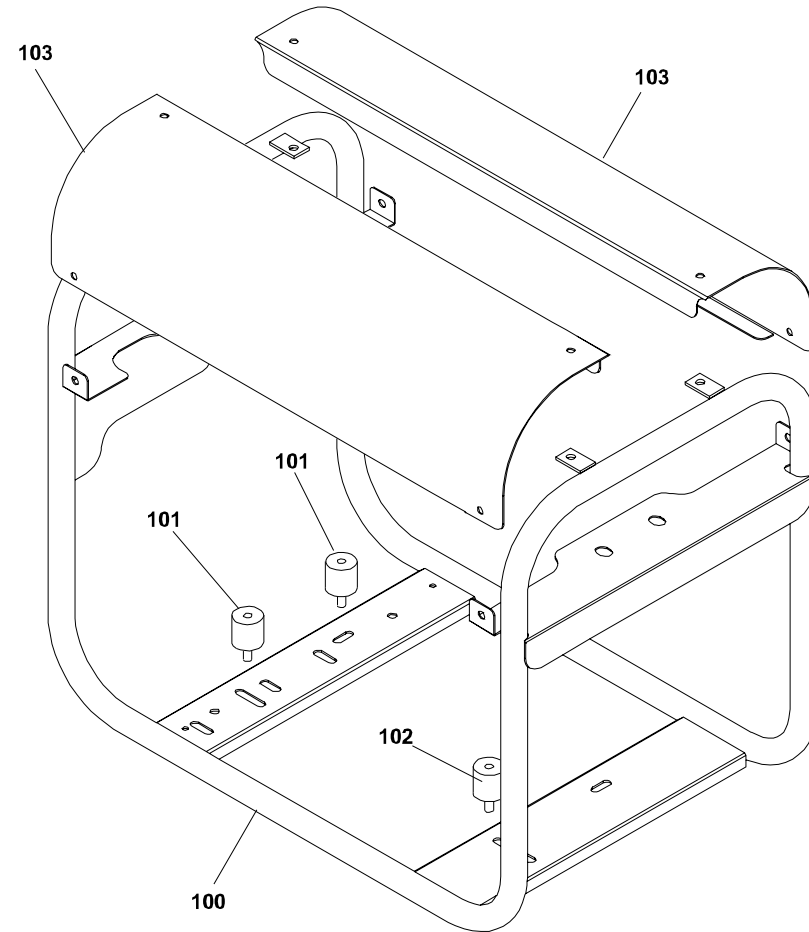

Spare Parts Catalogue

ES8000-THREEPHASE

Power systems | Generating sets

Valid for machine code: PE652THI000

Revision: 0 (10/2006)

Copyright 2016 Pramac Group, All Rights Reserved.

Position	Part Number	Description	Notes
100	▲ VA40020016-9005B	Complete Frame Painted Es 5-7-8000	Valid for products manufactured from 05/06/2012
	▲ VA40020003-9005O	Complete Frame Es 5/7/8000 *hhpi Painted	Valid for products manufactured until 05/06/2012
101	G052112	Cylindric Silent-block Mf-30x30-m8x15-m8-60	-
102	G052116	Cylindric Silent-block Mf-40x45-m10x25-m10-45	-
103	VA40020702-PRAMACB	Side Cover Es 5-7-8000 Painted	-
200	G51398	Fuel Tank 11 Liters	-
201	▲ G080201	Obsolete Use G080215	
	▲ G080215	Fuel Cap Without Key - Vent Holes On Top	

Position	Part Number	Description	Notes
1	PAN1GGA10010	Rete Di Protezione	-
3	PAN3SLA10012	Scudo Anteriore J609	-
4	PAN1VGA10003	Fan	-
6	PAN5CA12033	Compound Completo Ait	-
7	PAN3CT12H0912	Cuffia Sup+disgiuntore	-
10	G53518	Gasket Or 2187 D=1,78 De=47,35	-
12	G010409	Bearing 6204 2rs (20-47-14)	-
15	G70181	Brushes Set Eg3-a L=300	-
16	G70180	Slip Ring Alt. Eg 3-a	-
19	G071131	Socket Subassembly, Power Supply	-
20	PAN7ME0026	Socket 2p+t 240 V - Blue	-
21	G071126	Panel Mount Socket 3p+n+t 400v 16a Ip44 Cee	-
22	PAN00007	Alt. Cover 1schuko-1cee Mf-1cee Tf	-
23	PAN00008	Alt. Cover 1schuko-1cee Mf-1cee Tf	-
24	PAN1GGA100113	Ccuffia Aspiraz.aria Pred.x Se-m-t100 1cee 1 Schukouffia Predisposta Se-m-t100	-
25	G071131	Socket Subassembly, Power Supply	-
26	G071126	Panel Mount Socket 3p+n+t 400v 16a Ip44 Cee	-
27	PAN3T12WX2S	Alt. Cover T100 Schuko+cee Tp	-
47	PAN7MTP060502	Morsettiera Utilizzazione	-
400	▲ AIT7000AB0EAGZ	Alt.t100sc 7.0/230/400/50/3000 J609b	Valid for products manufactured until 09/01/2012
	▲ ANT7000AB0AAGZ	Alternator T100sc 7,0/230/400/50/3000 J609b - Cover Schuko 16a + Single Phase Socket 230v 16a Cee Straight +	Valid for products manufactured from 09/01/2012