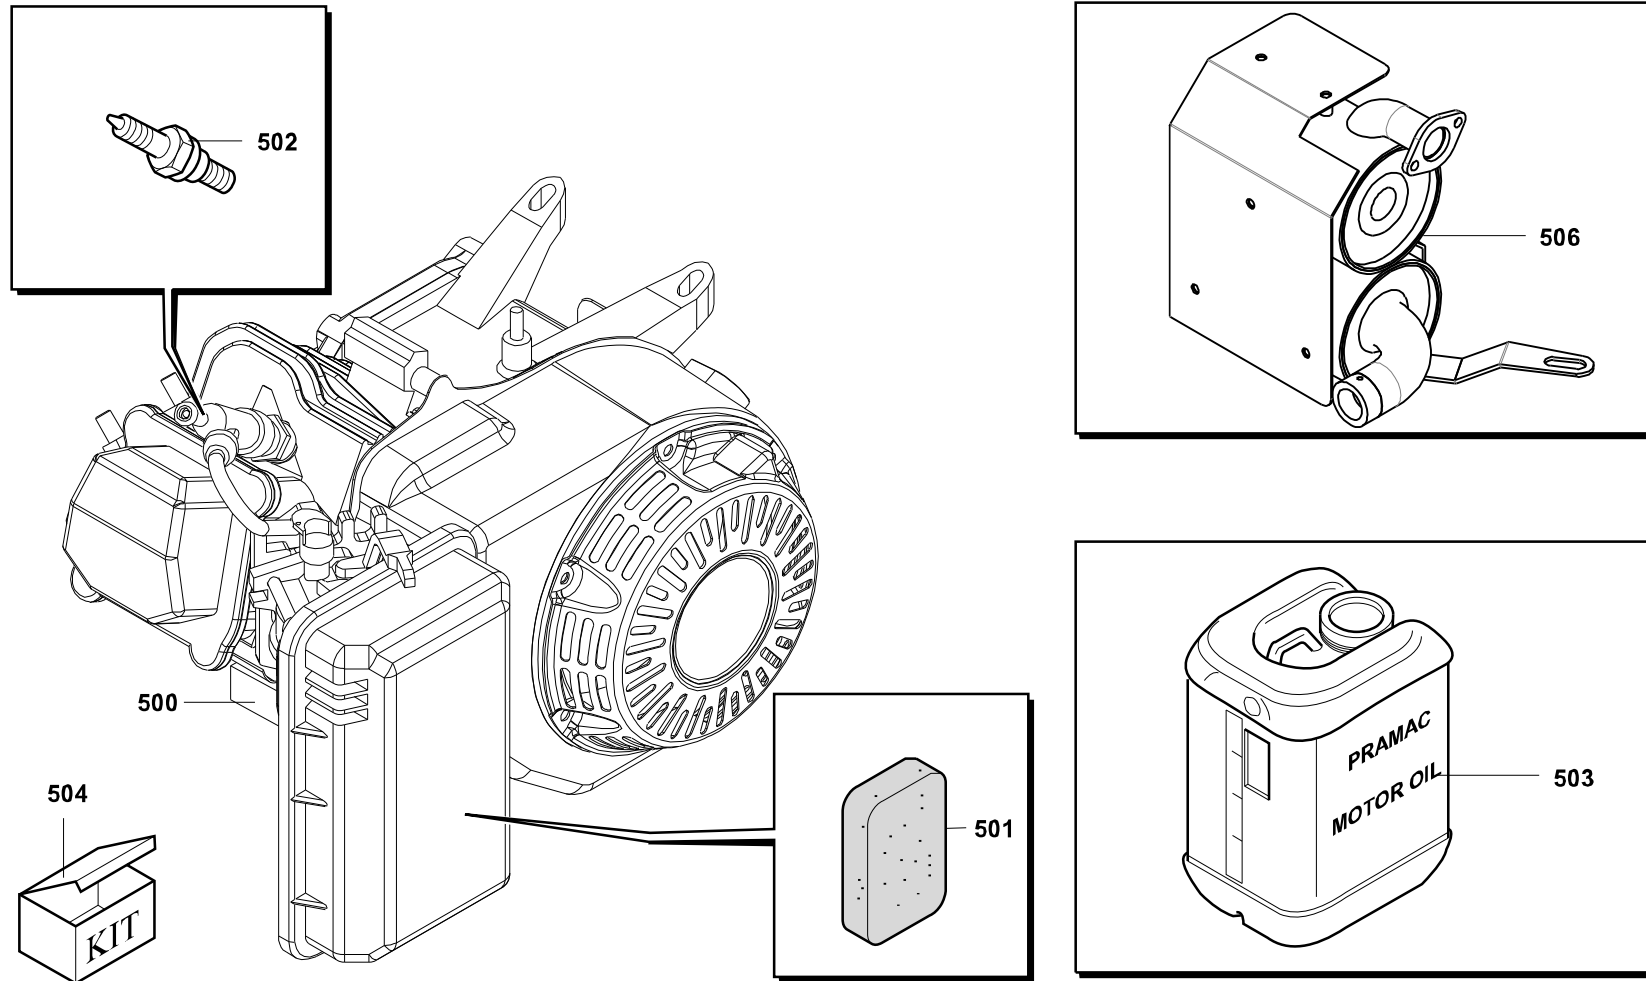

Spare Parts Catalogue

ES8000-THREEPHASE

Power systems | Generating sets

Valid for machine code: PE652THI000

Revision: 0 (10/2006)

Copyright 2016 Pramac Group, All Rights Reserved.

Position	Part Number	Description	Notes
100	▲ VA40020016-9005B	Complete Frame Painted Es 5-7-8000	Valid for products manufactured from 05/06/2012
	▲ VA40020003-9005O	Complete Frame Es 5/7/8000 *hhpi Painted	Valid for products manufactured until 05/06/2012
101	G052112	Cylindric Silent-block Mf-30x30-m8x15-m8-60	-
102	G052116	Cylindric Silent-block Mf-40x45-m10x25-m10-45	-
103	VA40020702-PRAMACB	Side Cover Es 5-7-8000 Painted	-
200	G51398	Fuel Tank 11 Liters	-
201	▲ G080201	Obsolete Use G080215	
	▲ G080215	Fuel Cap Without Key - Vent Holes On Top	

Position	Part Number	Description	Notes
1	PAN1GGA10010	Rete Di Protezione	-
3	PAN3SLA10012	Scudo Anteriore J609	-
4	PAN1VGA10003	Fan	-
6	PAN5CA12033	Compound Completo Ait	-
7	PAN3CT12H0912	Cuffia Sup+disgiuntore	-
10	G53518	Gasket Or 2187 D=1,78 De=47,35	-
12	G010409	Bearing 6204 2rs (20-47-14)	-
15	G70181	Brushes Set Eg3-a L=300	-
16	G70180	Slip Ring Alt. Eg 3-a	-
19	G071131	Socket Subassembly, Power Supply	-
20	PAN7ME0026	Socket 2p+t 240 V - Blue	-
21	G071126	Panel Mount Socket 3p+n+t 400v 16a Ip44 Cee	-
22	PAN00007	Alt. Cover 1schuko-1cee Mf-1cee Tf	-
23	PAN00008	Alt. Cover 1schuko-1cee Mf-1cee Tf	-
24	PAN1GGA100113	Ccuffia Aspiraz.aria Pred.x Se-m-t100 1cee 1 Schukouffia Predisposta Se-m-t100	-
25	G071131	Socket Subassembly, Power Supply	-
26	G071126	Panel Mount Socket 3p+n+t 400v 16a Ip44 Cee	-
27	PAN3T12WX2S	Alt. Cover T100 Schuko+cee Tp	-
47	PAN7MTP060502	Morsettiera Utilizzazione	-
400	▲ AIT7000AB0EAGZ	Alt.t100sc 7.0/230/400/50/3000 J609b	Valid for products manufactured until 09/01/2012
	▲ ANT7000AB0AAGZ	Alternator T100sc 7,0/230/400/50/3000 J609b - Cover Schuko 16a + Single Phase Socket 230v 16a Cee Straight +	Valid for products manufactured from 09/01/2012