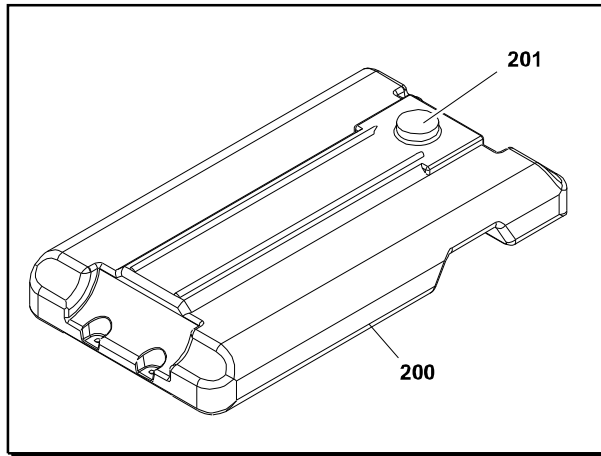

Spare Parts Catalogue

ES8000-THREEPHASE

Power systems | Generating sets

Valid for machine code: PE652THI000

Revision: 0 (10/2006)

Copyright 2016 Pramac Group, All Rights Reserved.

Position	Part Number	Description	Notes
100	▲ VA40020016-9005B	Complete Frame Painted Es 5-7-8000	Valid for products manufactured from 05/06/2012
	▲ VA40020003-9005O	Complete Frame Es 5/7/8000 *hhpi Painted	Valid for products manufactured until 05/06/2012
101	G052112	Cylindric Silent-block Mf-30x30-m8x15-m8-60	-
102	G052116	Cylindric Silent-block Mf-40x45-m10x25-m10-45	-
103	VA40020702-PRAMACB	Side Cover Es 5-7-8000 Painted	-
200	G51398	Fuel Tank 11 Liters	-
201	▲ G080201	Obsolete Use G080215	
	▲ G080215	Fuel Cap Without Key - Vent Holes On Top	

Position	Part Number	Description	Notes
1	PAN1GGA10010	Rete Di Protezione	-
3	PAN3SLA10012	Scudo Anteriore J609	-
4	PAN1VGA10003	Fan	-
6	PAN5CA12033	Compound Completo Ait	-
7	PAN3CT12H0912	Cuffia Sup+disgiuntore	-
10	G53518	Gasket Or 2187 D=1,78 De=47,35	-
12	G010409	Bearing 6204 2rs (20-47-14)	-
15	G70181	Brushes Set Eg3-a L=300	-
16	G70180	Slip Ring Alt. Eg 3-a	-
19	G071131	Socket Subassembly, Power Supply	-
20	PAN7ME0026	Socket 2p+t 240 V - Blue	-
21	G071126	Panel Mount Socket 3p+n+t 400v 16a Ip44 Cee	-
22	PAN00007	Alt. Cover 1schuko-1cee Mf-1cee Tf	-
23	PAN00008	Alt. Cover 1schuko-1cee Mf-1cee Tf	-
24	PAN1GGA100113	Ccuffia Aspiraz.aria Pred.x Se-m-t100 1cee 1 Schukouffia Predisposta Se-m-t100	-
25	G071131	Socket Subassembly, Power Supply	-
26	G071126	Panel Mount Socket 3p+n+t 400v 16a Ip44 Cee	-
27	PAN3T12WX2S	Alt. Cover T100 Schuko+cee Tp	-
47	PAN7MTP060502	Morsettiera Utilizzazione	-
400	▲ AIT7000AB0EAGZ	Alt.t100sc 7.0/230/400/50/3000 J609b	Valid for products manufactured until 09/01/2012
	▲ ANT7000AB0AAGZ	Alternator T100sc 7,0/230/400/50/3000 J609b - Cover Schuko 16a + Single Phase Socket 230v 16a Cee Straight +	Valid for products manufactured from 09/01/2012