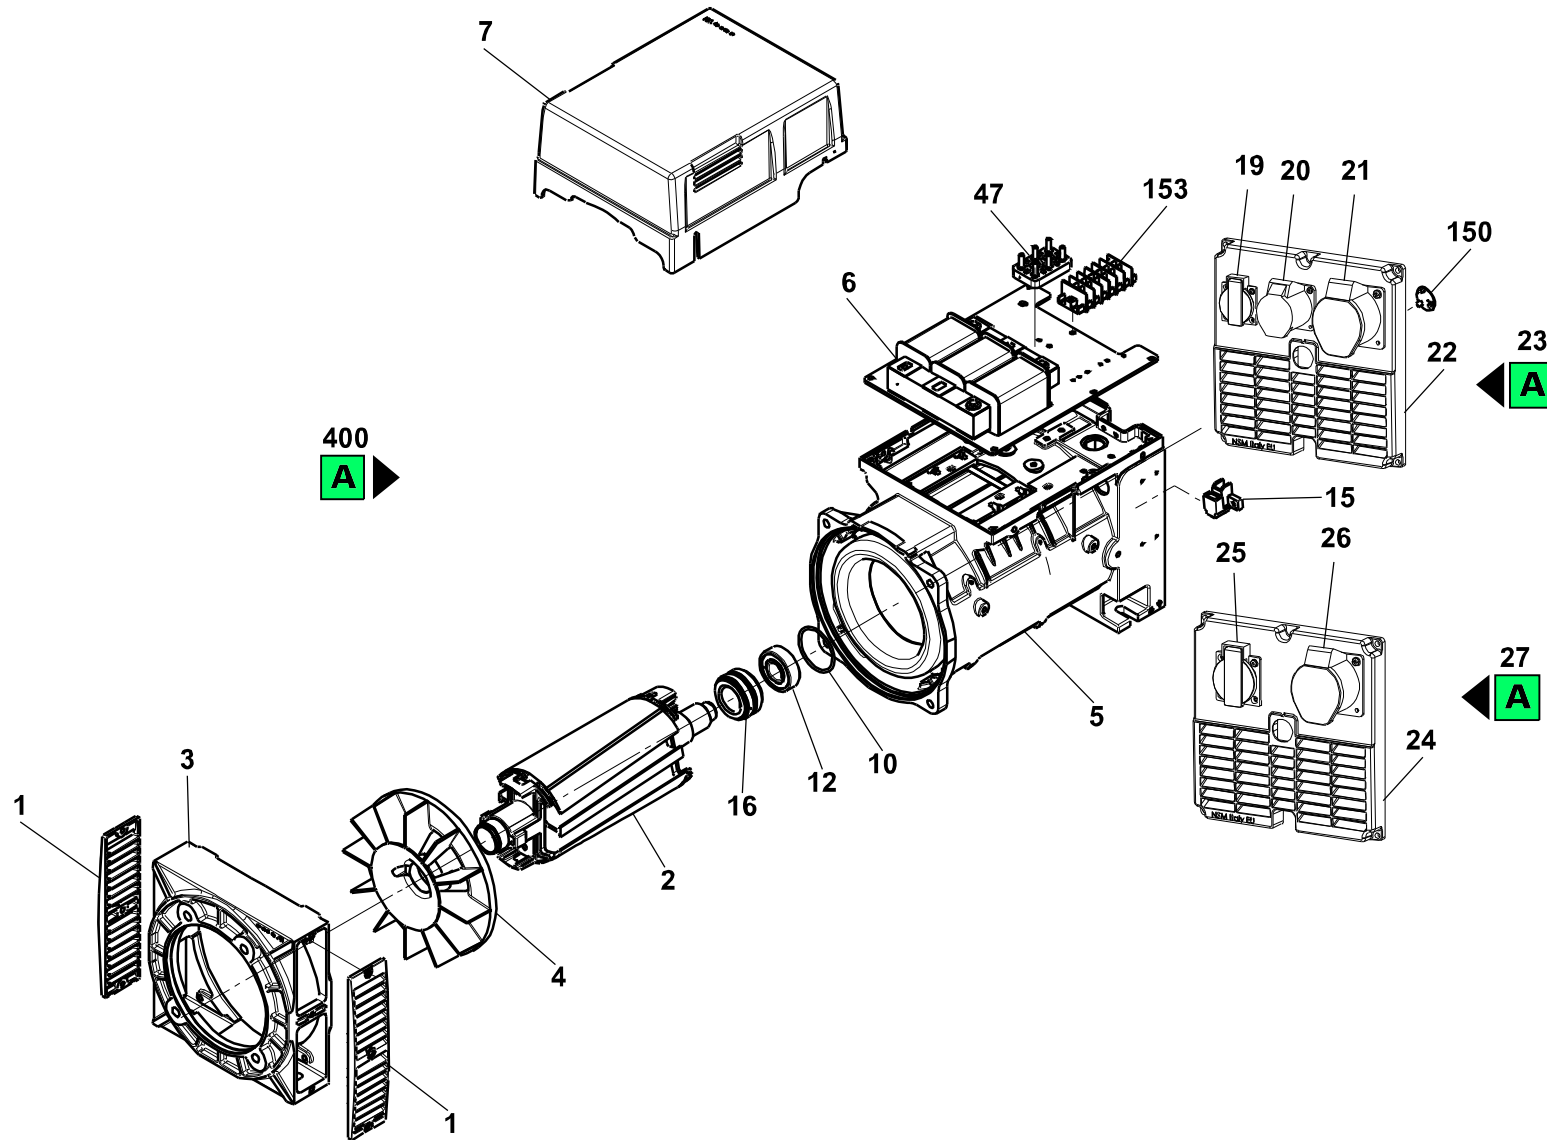

Spare Parts Catalogue

ES8000-THREEPHASE

Power systems | Generating sets

Valid for machine code: PE652THI000

Revision: 0 (10/2006)

Copyright 2016 Pramac Group, All Rights Reserved.

Position	Part Number	Description	Notes
100	▲ VA40020016-9005B	Complete Frame Painted Es 5-7-8000	Valid for products manufactured from 05/06/2012
	▲ VA40020003-9005O	Complete Frame Es 5/7/8000 *hhpi Painted	Valid for products manufactured until 05/06/2012
101	G052112	Cylindric Silent-block Mf-30x30-m8x15-m8-60	-
102	G052116	Cylindric Silent-block Mf-40x45-m10x25-m10-45	-
103	VA40020702-PRAMACB	Side Cover Es 5-7-8000 Painted	-
200	G51398	Fuel Tank 11 Liters	-
201	▲ G080201	Obsolete Use G080215	
	▲ G080215	Fuel Cap Without Key - Vent Holes On Top	

Position	Part Number	Description	Notes
1	PAN1GGA10010	Rete Di Protezione	-
3	PAN3SLA10012	Scudo Anteriore J609	-
4	PAN1VGA10003	Fan	-
6	PAN5CA12033	Compound Completo Ait	-
7	PAN3CT12H0912	Cuffia Sup+disgiuntore	-
10	G53518	Gasket Or 2187 D=1,78 De=47,35	-
12	G010409	Bearing 6204 2rs (20-47-14)	-
15	G70181	Brushes Set Eg3-a L=300	-
16	G70180	Slip Ring Alt. Eg 3-a	-
19	G071131	Socket Subassembly, Power Supply	-
20	PAN7ME0026	Socket 2p+t 240 V - Blue	-
21	G071126	Panel Mount Socket 3p+n+t 400v 16a Ip44 Cee	-
22	PAN00007	Alt. Cover 1schuko-1cee Mf-1cee Tf	-
23	PAN00008	Alt. Cover 1schuko-1cee Mf-1cee Tf	-
24	PAN1GGA100113	Ccuffia Aspiraz.aria Pred.x Se-m-t100 1cee 1 Schukouffia Predisposta Se-m-t100	-
25	G071131	Socket Subassembly, Power Supply	-
26	G071126	Panel Mount Socket 3p+n+t 400v 16a Ip44 Cee	-
27	PAN3T12WX2S	Alt. Cover T100 Schuko+cee Tp	-
47	PAN7MTP060502	Morsettiera Utilizzazione	-
400	▲ AIT7000AB0EAGZ	Alt.t100sc 7.0/230/400/50/3000 J609b	Valid for products manufactured until 09/01/2012
	▲ ANT7000AB0AAGZ	Alternator T100sc 7,0/230/400/50/3000 J609b - Cover Schuko 16a + Single Phase Socket 230v 16a Cee Straight +	Valid for products manufactured from 09/01/2012