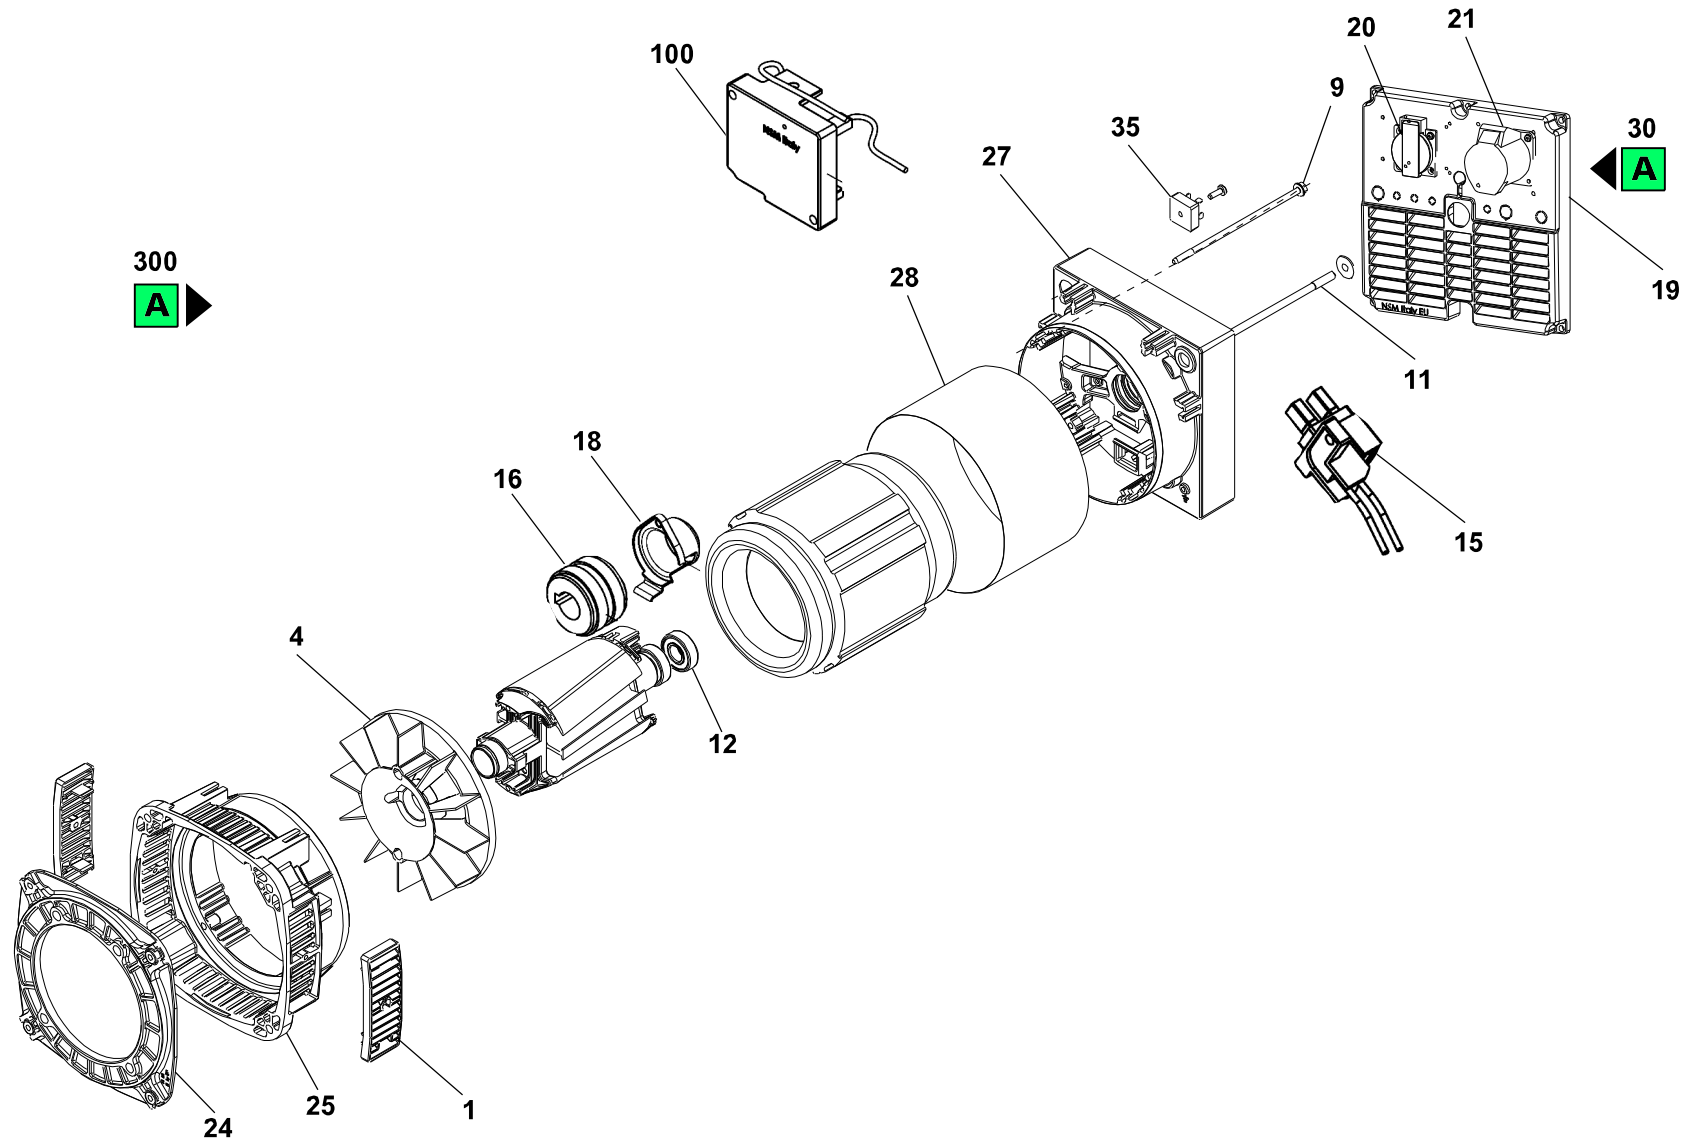

# ES8000+AVR+HVT

Power systems | Generating sets

Valid for machine code: PE612SHI00U

Revision: 0 (11/2015)

Copyright 2016 Pramac Group, All Rights Reserved.

Position	Part Number	Description	Notes
101	VA40020027-9005B	Frame New Es8000 Hvt Painted	-
102	G052116	Cylindric Silent-block Mf-40x45-m10x25-m10-45	-
103	SA10002904	Fuel Tank Petrol/diesel 24 Liters	-
104	VA40020023-9005B	Tank Protection Painted Es8000 Hvt	-
105	G080201	Obsolete Use G080215	-
106	G084801	Grommet Valve #10672	-
107	G052112	Cylindric Silent-block Mf-30x30-m8x15-m8-60	-
108	SA40020909	Tempproof Protection For Tank Es8000 Hvt	-
109	G008752	Label Aluminium "viettel Cambodia" 64x39mm	-
110	SA40020927	El. Panel Es8000 Hvt	-
111	G079125	Fuel Gauge Mod. Kelch	-
112	VA9347-PRAMACB	Lateral Hinge Series S5/8000 Painted	-

Position	Part Number	Description	Notes
4	PAN1VGA10003	Fan	-
12	G10405	Bearing 6203 2rs	-
15	PAN3PSM0408SR	Portaspazzole Completo Kr100/sr100	-
16	PAN7COG040202	Manifolf Kr100/sr100	-
18	PAN1GGA10017	Copri Collettore Kr100/sr100	-
19	PAN1GGA100113	Ccuffia Aspiraz.aria Pred.x Se-m-t100 1cee 1 Schukouffia Predisposta Se-m-t100	-
20	G071131	Socket Subassembly, Power Supply	-
21	G071129	Panel Mount Socket 2p+t 230v 32a Ip44 Cee	-
24	PAN3FLA10010	Flangia Accoppiamento J609b C22-25,4 Se100	-
25	PAN3SLA10019	-	-
27	PAN3SLA100164	Scudo Posteriore Kr100/sr100	-
30	PAN00011	Cover Se100/k100 1 Shuko + 1 Cee Mf 32 A +disg. 15 A+disg.25 A	-
35	PANKPD25A02	Ponte Raddrizzatore Monofase 15°-200v	-
100	PAN00005	Avr Kvr 0520	-
300	ANS6000EB0ADBZ	Alternator Kr100g 6/115/230/50/3000 J609b - Cover 1 Schuko - 1 Cee 32a 230v + 2 C. Breaker - Ip23 - Avr - Nsm	-