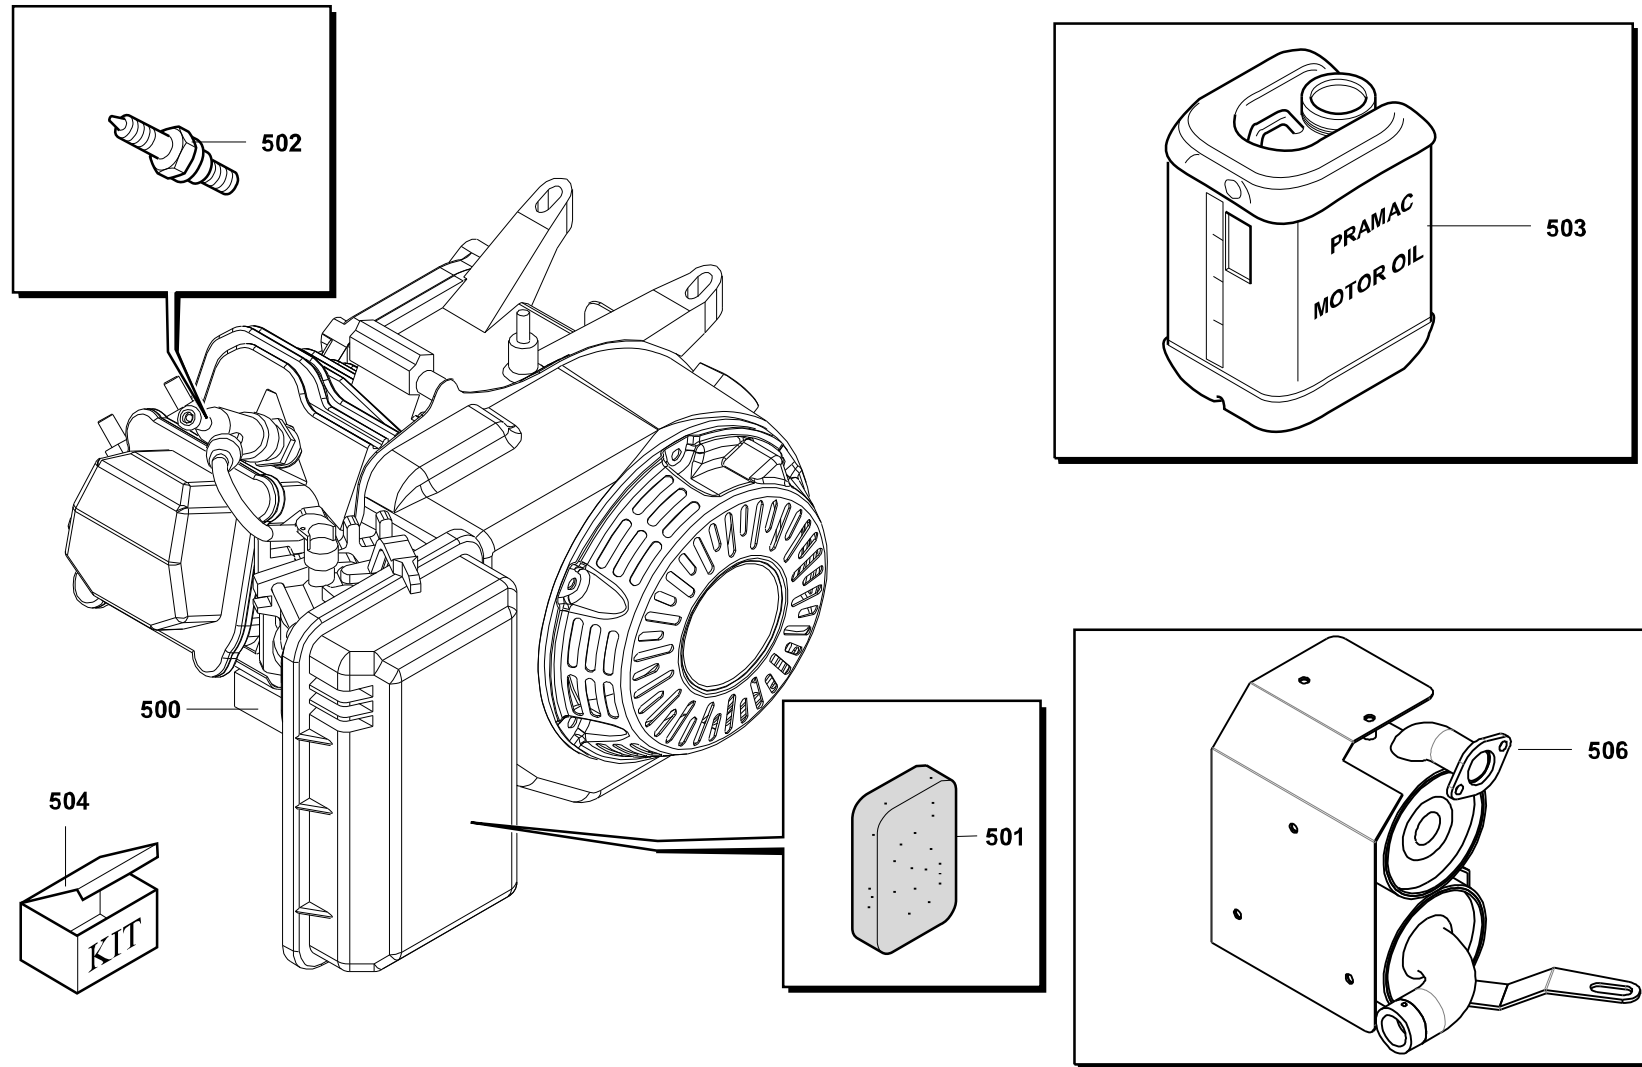

# ES8000+AVR+HVT

Power systems | Generating sets

Valid for machine code: PE612SHI00U

Revision: 0 (11/2015)

Copyright 2016 Pramac Group, All Rights Reserved.

Position	Part Number	Description	Notes
101	VA40020027-9005B	Frame New Es8000 Hvt Painted	-
102	G052116	Cylindric Silent-block Mf-40x45-m10x25-m10-45	-
103	SA10002904	Fuel Tank Petrol/diesel 24 Liters	-
104	VA40020023-9005B	Tank Protection Painted Es8000 Hvt	-
105	G080201	Obsolete Use G080215	-
106	G084801	Grommet Valve #10672	-
107	G052112	Cylindric Silent-block Mf-30x30-m8x15-m8-60	-
108	SA40020909	Tempproof Protection For Tank Es8000 Hvt	-
109	G008752	Label Aluminium "viettel Cambodia" 64x39mm	-
110	SA40020927	El. Panel Es8000 Hvt	-
111	G079125	Fuel Gauge Mod. Kelch	-
112	VA9347-PRAMACB	Lateral Hinge Series S5/8000 Painted	-

Position	Part Number	Description	Notes
4	PAN1VGA10003	Fan	-
12	G10405	Bearing 6203 2rs	-
15	PAN3PSM0408SR	Portaspazzole Completo Kr100/sr100	-
16	PAN7COG040202	Manifolf Kr100/sr100	-
18	PAN1GGA10017	Copri Collettore Kr100/sr100	-
19	PAN1GGA100113	Ccuffia Aspiraz.aria Pred.x Se-m-t100 1cee 1 Schukouffia Predisposta Se-m-t100	-
20	G071131	Socket Subassembly, Power Supply	-
21	G071129	Panel Mount Socket 2p+t 230v 32a Ip44 Cee	-
24	PAN3FLA10010	Flangia Accoppiamento J609b C22-25,4 Se100	-
25	PAN3SLA10019	-	-
27	PAN3SLA100164	Scudo Posteriore Kr100/sr100	-
30	PAN00011	Cover Se100/k100 1 Shuko + 1 Cee Mf 32 A +disg. 15 A+disg.25 A	-
35	PANKPD25A02	Ponte Raddrizzatore Monofase 15°-200v	-
100	PAN00005	Avr Kvr 0520	-
300	ANS6000EB0ADBZ	Alternator Kr100g 6/115/230/50/3000 J609b - Cover 1 Schuko - 1 Cee 32a 230v + 2 C. Breaker - Ip23 - Avr - Nsm	-