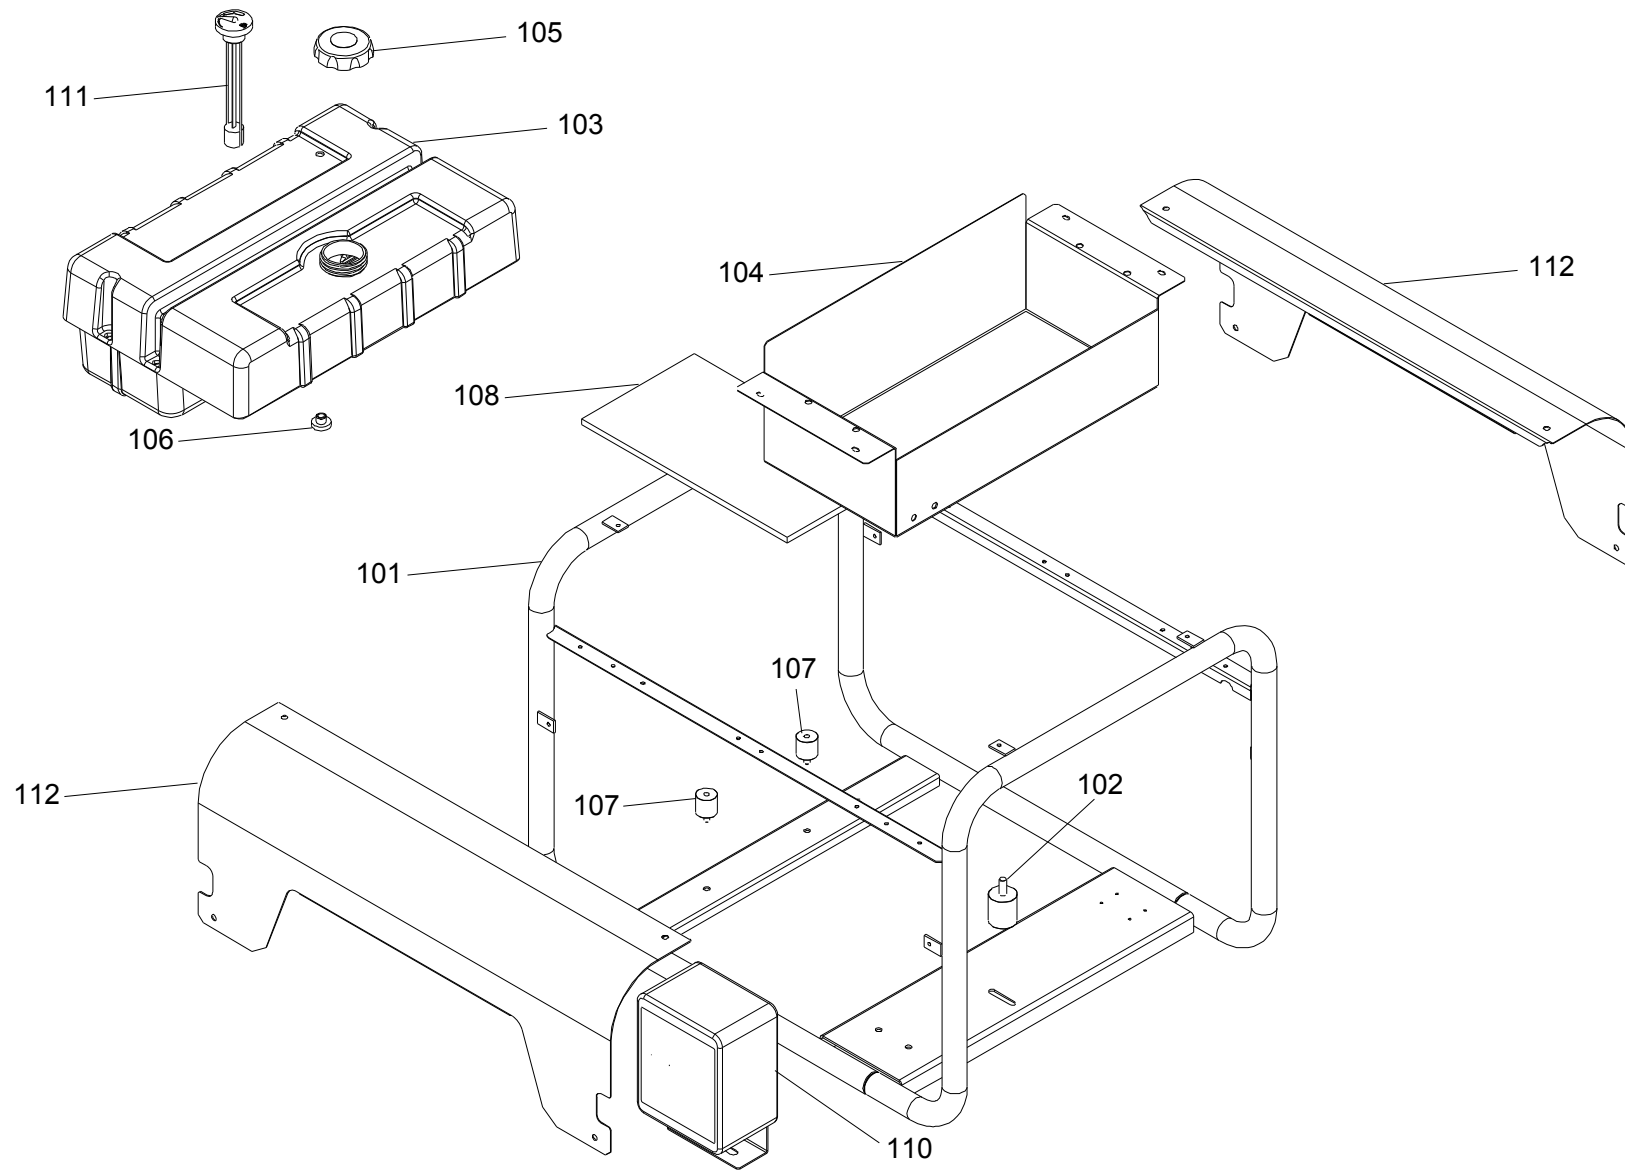

# ES8000+AVR+HVT

Power systems | Generating sets

Valid for machine code: PE612SHI00U

Revision: 0 (11/2015)

Copyright 2016 Pramac Group, All Rights Reserved.

Position	Part Number	Description	Notes
101	VA40020027-9005B	Frame New Es8000 Hvt Painted	-
102	G052116	Cylindric Silent-block Mf-40x45-m10x25-m10-45	-
103	SA10002904	Fuel Tank Petrol/diesel 24 Liters	-
104	VA40020023-9005B	Tank Protection Painted Es8000 Hvt	-
105	G080201	Obsolete Use G080215	-
106	G084801	Grommet Valve #10672	-
107	G052112	Cylindric Silent-block Mf-30x30-m8x15-m8-60	-
108	SA40020909	Tempproof Protection For Tank Es8000 Hvt	-
109	G008752	Label Aluminium "viettel Cambodia" 64x39mm	-
110	SA40020927	El. Panel Es8000 Hvt	-
111	G079125	Fuel Gauge Mod. Kelch	-
112	VA9347-PRAMACB	Lateral Hinge Series S5/8000 Painted	-

Position	Part Number	Description	Notes
4	PAN1VGA10003	Fan	-
12	G10405	Bearing 6203 2rs	-
15	PAN3PSM0408SR	Portaspazzole Completo Kr100/sr100	-
16	PAN7COG040202	Manifolf Kr100/sr100	-
18	PAN1GGA10017	Copri Collettore Kr100/sr100	-
19	PAN1GGA100113	Ccuffia Aspiraz.aria Pred.x Se-m-t100 1cee 1 Schukouffia Predisposta Se-m-t100	-
20	G071131	Socket Subassembly, Power Supply	-
21	G071129	Panel Mount Socket 2p+t 230v 32a Ip44 Cee	-
24	PAN3FLA10010	Flangia Accoppiamento J609b C22-25,4 Se100	-
25	PAN3SLA10019	-	-
27	PAN3SLA100164	Scudo Posteriore Kr100/sr100	-
30	PAN00011	Cover Se100/k100 1 Shuko + 1 Cee Mf 32 A +disg. 15 A+disg.25 A	-
35	PANKPD25A02	Ponte Raddrizzatore Monofase 15°-200v	-
100	PAN00005	Avr Kvr 0520	-
300	ANS6000EB0ADBZ	Alternator Kr100g 6/115/230/50/3000 J609b - Cover 1 Schuko - 1 Cee 32a 230v + 2 C. Breaker - Ip23 - Avr - Nsm	-