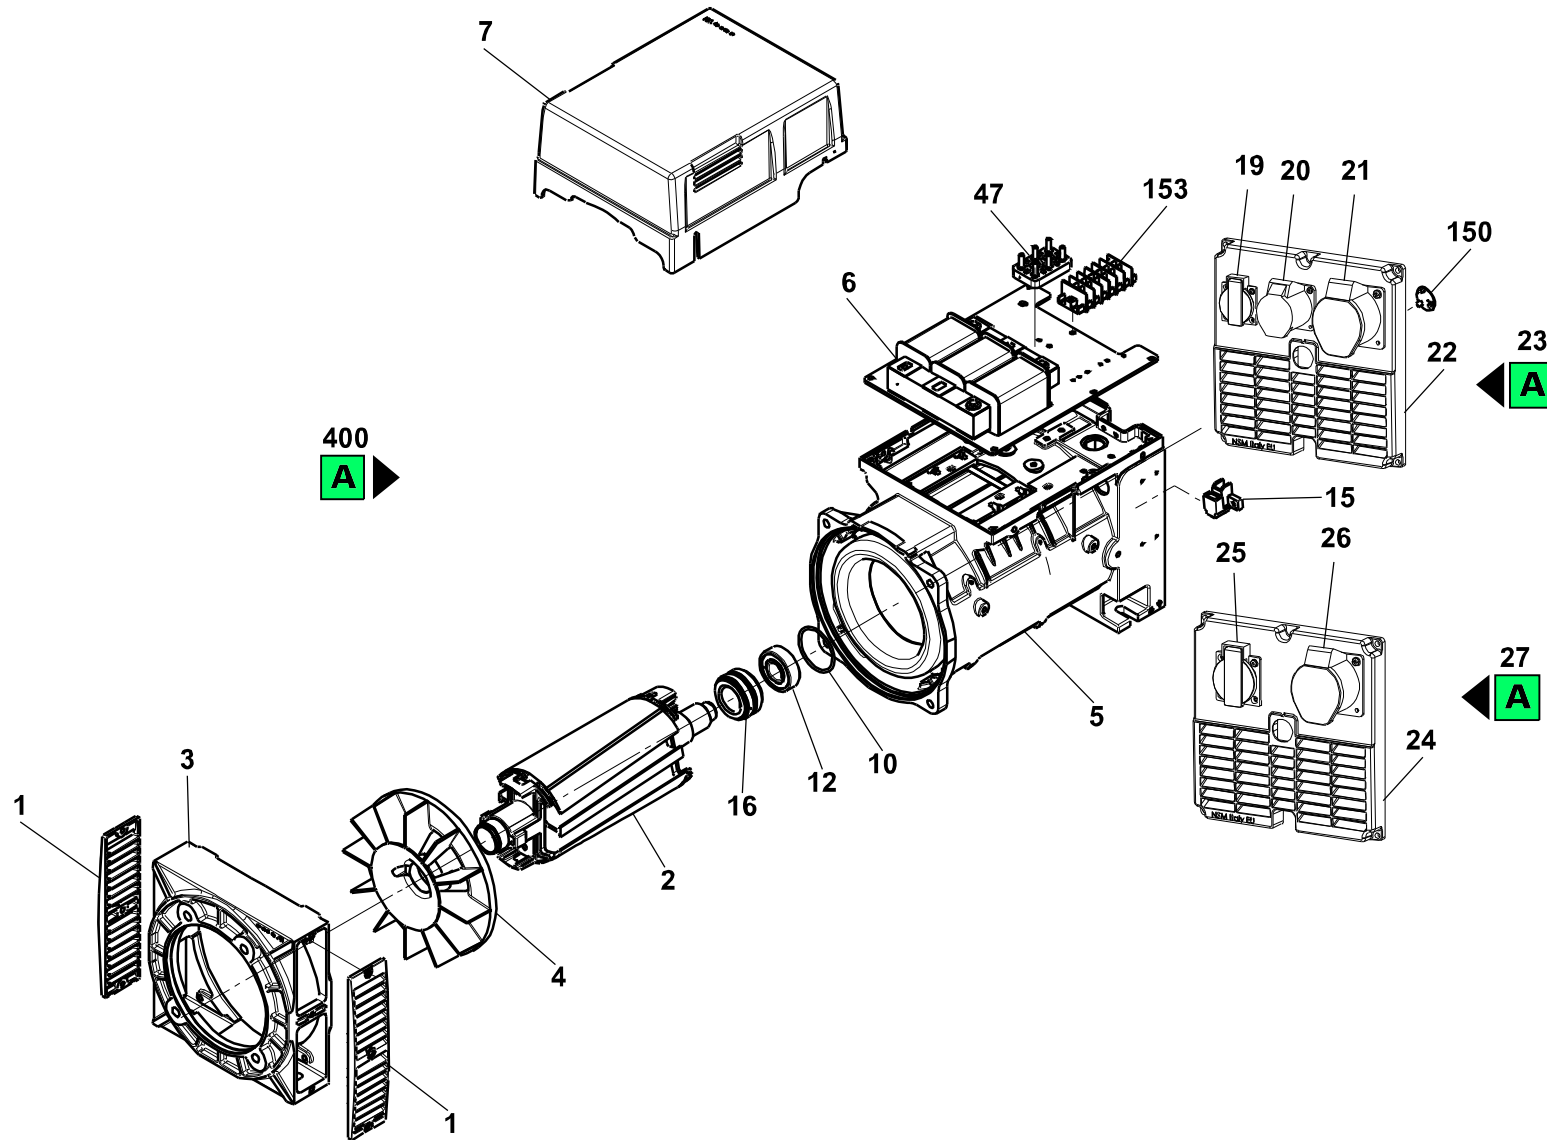

Spare Parts Catalogue

ES5000-THREEPHASE

Power systems | Generating sets

Valid for machine code: PE532THI000

Revision: 0 (11/2010)

Copyright 2016 Pramac Group, All Rights Reserved.

Position	Part Number	Description	Notes
100	▲ VA40020022-9005B	Telaio Es 5/8000 Verniciato	Valid for products manufactured from 18/09/2014
	▲ VA40020016-9005B	Complete Frame Painted Es 5-7-8000	Valid for products manufactured from 05/06/2012 to 18/09/2014
	▲ VA40020003-9005O	Complete Frame Es 5/7/8000 *hhpi Painted	Valid for products manufactured until 05/06/2012
101	G052112	Cylindric Silent-block Mf-30x30-m8x15-m8-60	-
102	G052116	Cylindric Silent-block Mf-40x45-m10x25-m10-45	-
103	VA40020702-PRAMACB	Side Cover Es 5-7-8000 Painted	-
200	G51398	Fuel Tank 11 Liters	-
201	▲ G080201	Obsolete Use G080215	
	▲ G080215	Fuel Cap Without Key - Vent Holes On Top	