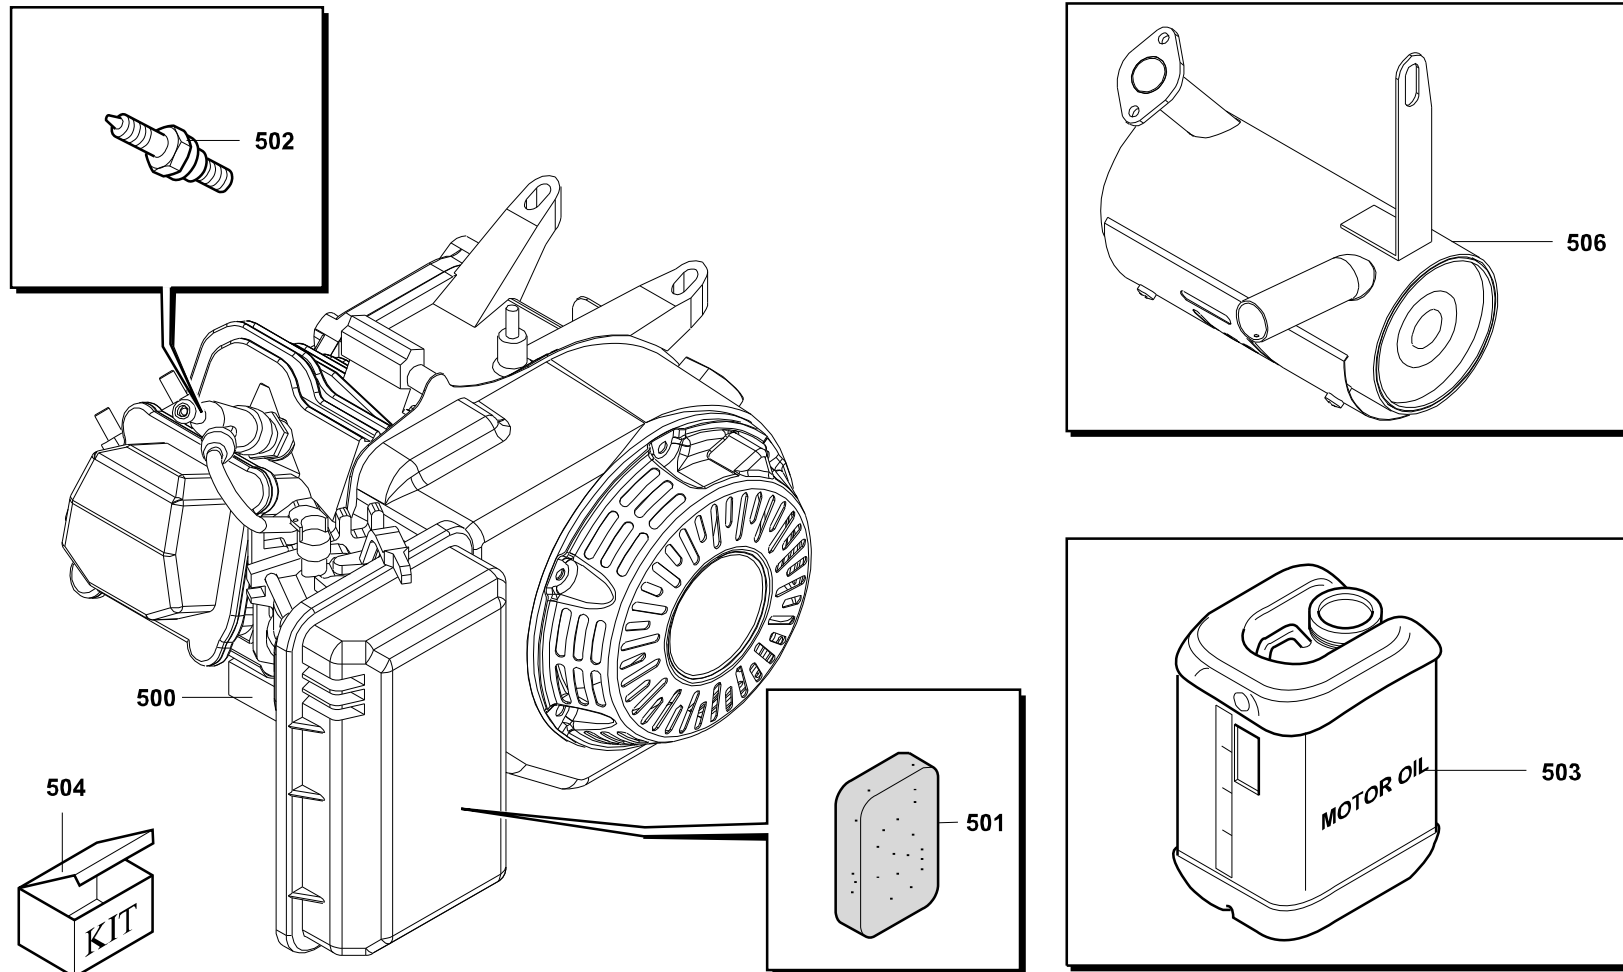

Position	Part Number	Description	Notes
500	▲ EHA90BB22X	Engine Honda Gx270rt2 Vpx5 Air_3000_mech_j609b-_handstart__ver/sp:	Valid for products manufactured from 07/03/2011
	▲ EHA90BB22Y	Engine Honda Gx270 Vpx5 Air_3000_mech_j609b-_handstart__ver/sp:	Valid for products manufactured until 07/03/2011
501	PEH17211-899-000	Air Filter Element	-
502	PEH98079-56846	Spark Plug Bpr6es	-
503	P3KI00299	Kit Pramac Power	-
504	P3KI00008	Maintenance Kit S5000-es5000	-
506	▲ SA40016900	Muffler Engine Gx270	Valid for products with serial numbers from PWR0037991
	▲ G92080	Muffler Gx 270	Valid for products with serial numbers until PWR0037991