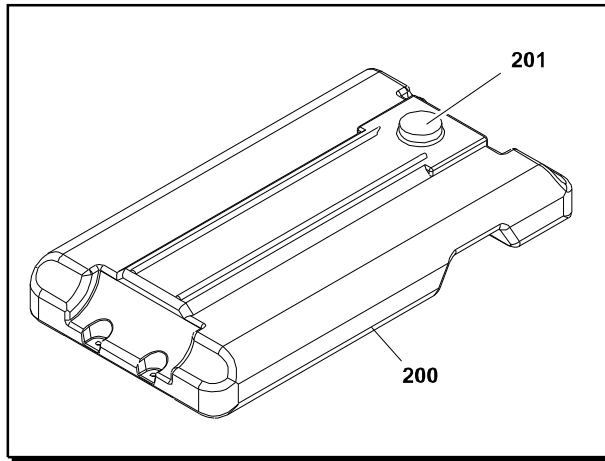

Spare Parts Catalogue

ES5000-THREEPHASE

Power systems | Generating sets

Valid for machine code: PE532THI000

Revision: 0 (11/2010)

Copyright 2016 Pramac Group, All Rights Reserved.

Position	Part Number	Description	Notes
100	▲ VA40020022-9005B	Telaio Es 5/8000 Verniciato	Valid for products manufactured from 18/09/2014
	▲ VA40020016-9005B	Complete Frame Painted Es 5-7-8000	Valid for products manufactured from 05/06/2012 to 18/09/2014
	▲ VA40020003-9005O	Complete Frame Es 5/7/8000 *hhpi Painted	Valid for products manufactured until 05/06/2012
101	G052112	Cylindric Silent-block Mf-30x30-m8x15-m8-60	-
102	G052116	Cylindric Silent-block Mf-40x45-m10x25-m10-45	-
103	VA40020702-PRAMACB	Side Cover Es 5-7-8000 Painted	-
200	G51398	Fuel Tank 11 Liters	-
201	▲ G080201	Obsolete Use G080215	
	▲ G080215	Fuel Cap Without Key - Vent Holes On Top	