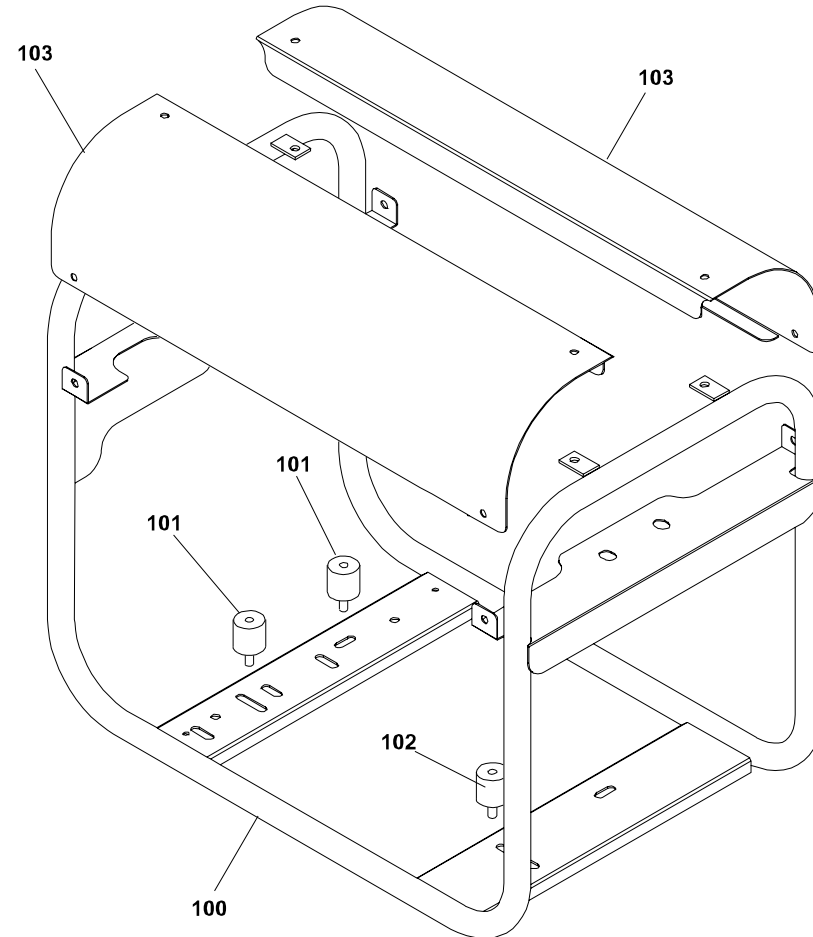

Spare Parts Catalogue

ES5000-THREEPHASE

Power systems | Generating sets

Valid for machine code: PE532THI000

Revision: 0 (11/2010)

Copyright 2016 Pramac Group, All Rights Reserved.

Position	Part Number	Description	Notes
100	▲ VA40020022-9005B	Telaio Es 5/8000 Verniciato	Valid for products manufactured from 18/09/2014
	▲ VA40020016-9005B	Complete Frame Painted Es 5-7-8000	Valid for products manufactured from 05/06/2012 to 18/09/2014
	▲ VA40020003-9005O	Complete Frame Es 5/7/8000 *hhpi Painted	Valid for products manufactured until 05/06/2012
101	G052112	Cylindric Silent-block Mf-30x30-m8x15-m8-60	-
102	G052116	Cylindric Silent-block Mf-40x45-m10x25-m10-45	-
103	VA40020702-PRAMACB	Side Cover Es 5-7-8000 Painted	-
200	G51398	Fuel Tank 11 Liters	-
201	▲ G080201	Obsolete Use G080215	
	▲ G080215	Fuel Cap Without Key - Vent Holes On Top	