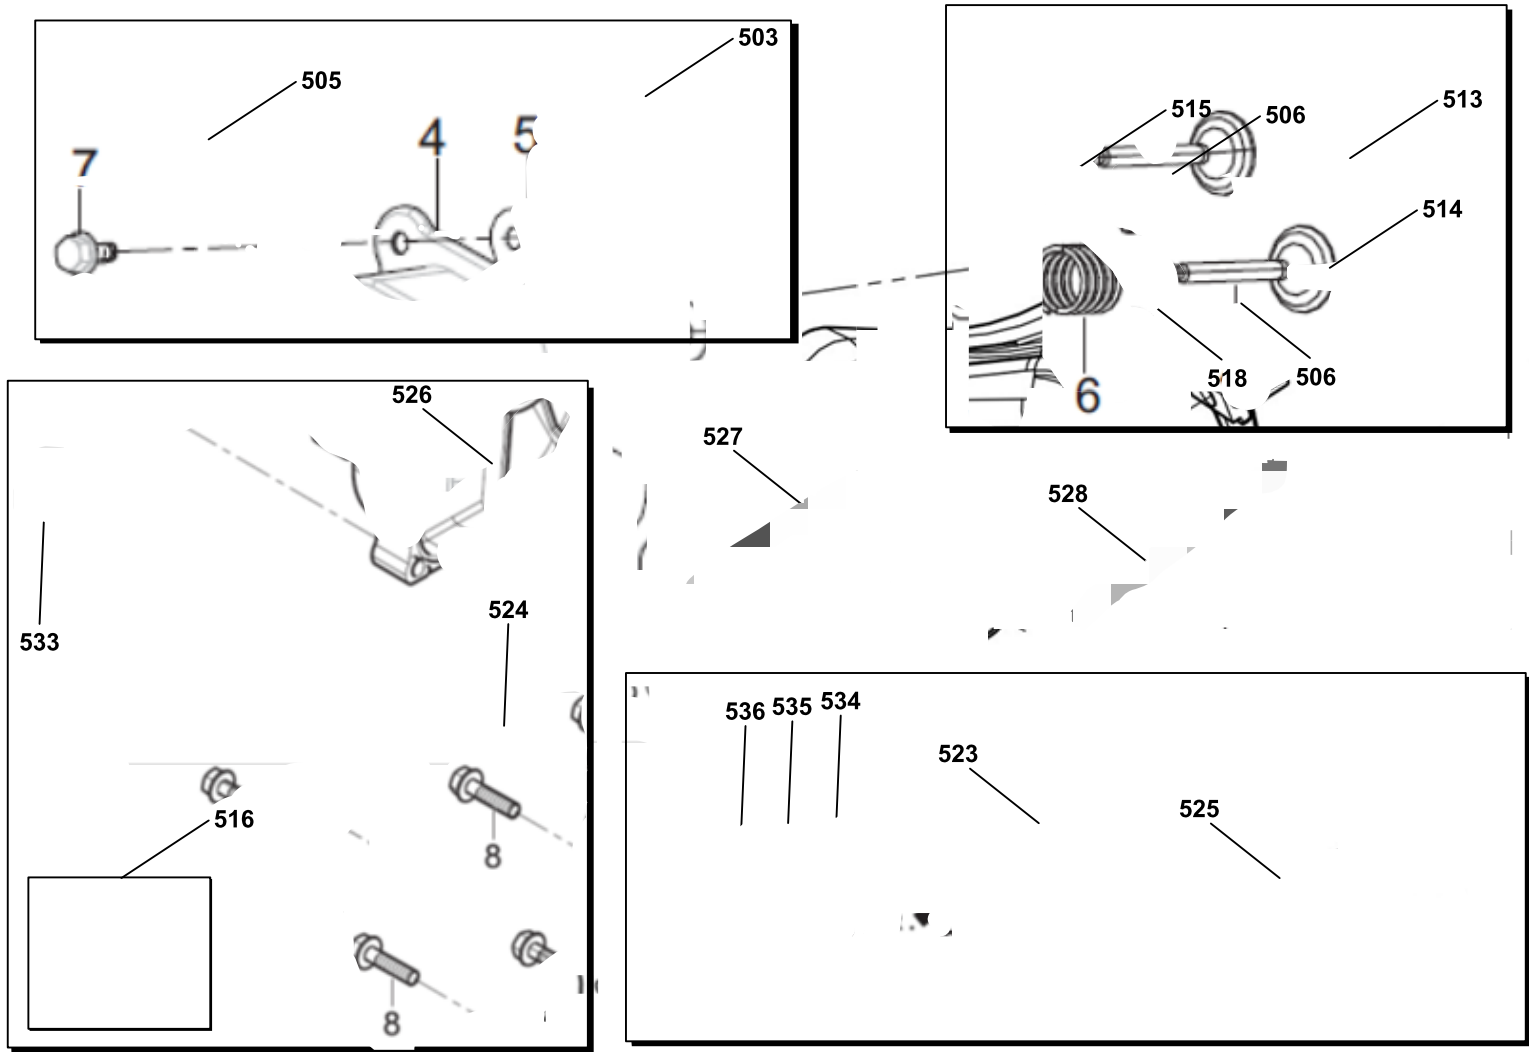

POSITION	PART NUMBER	DESCRIPTION	NOTES
401	PAA80008	AVR THREEPHASE PX8000	
402	PAA00103	ALTERNATOR END COVER 5000/8000	
403	PAA00104	BRUSH SUBASSEMBLY, CARBON 5000/8000	
404	PAA00105	BRACKET, MOTOR 5000/8000	
405	PAA8002A	COMPLETE ALTERNATOR THREE PHASE	

POSITION	PART NUMBER	DESCRIPTION	NOTES
503	PAA00507	GASKET CYLINDER HEAD 5000/8000	
505	PEH12391-ZE2-020	HEAD COVER GASKET GX390VXB	
506	PGT00513	SPRING VALVE 6200/6250/7000	
513	PAA00508	VALVE EXHAUST 5000/8000	
514	PAA00509	VALVE INTAKE 5000/8000	
515	PAA00503	EXHAUST VALVE SPRING RETAINER 5000/8000	
516	PAA00514	PROTECTOR OIL 5000/8000	
518	PAA00502	INLET VALVE SPRING RETAINER 5000/8000	
523	PAA80511	PISTON	
524	PAA00519	GASKET CARTER ENGINE 5000/8000	
525	PAA80512	ROD, CONNECTING	
526	PAA00518	OIL CAP 5000/8000	
527	PAA00515	SPRING GOVERNOR 5000/8000	
528	PAA00516	SPRING THROTTLE VALVE 5000/8000	
533	PAA00520	SEAL OIL 5000/8000	
534	PAA80510	RING SET, OIL KIT	
535	PAA80510	RING SET, OIL KIT	
536	PAA80510	RING SET, OIL KIT	
537	PAA00534	Cam shaft assy	