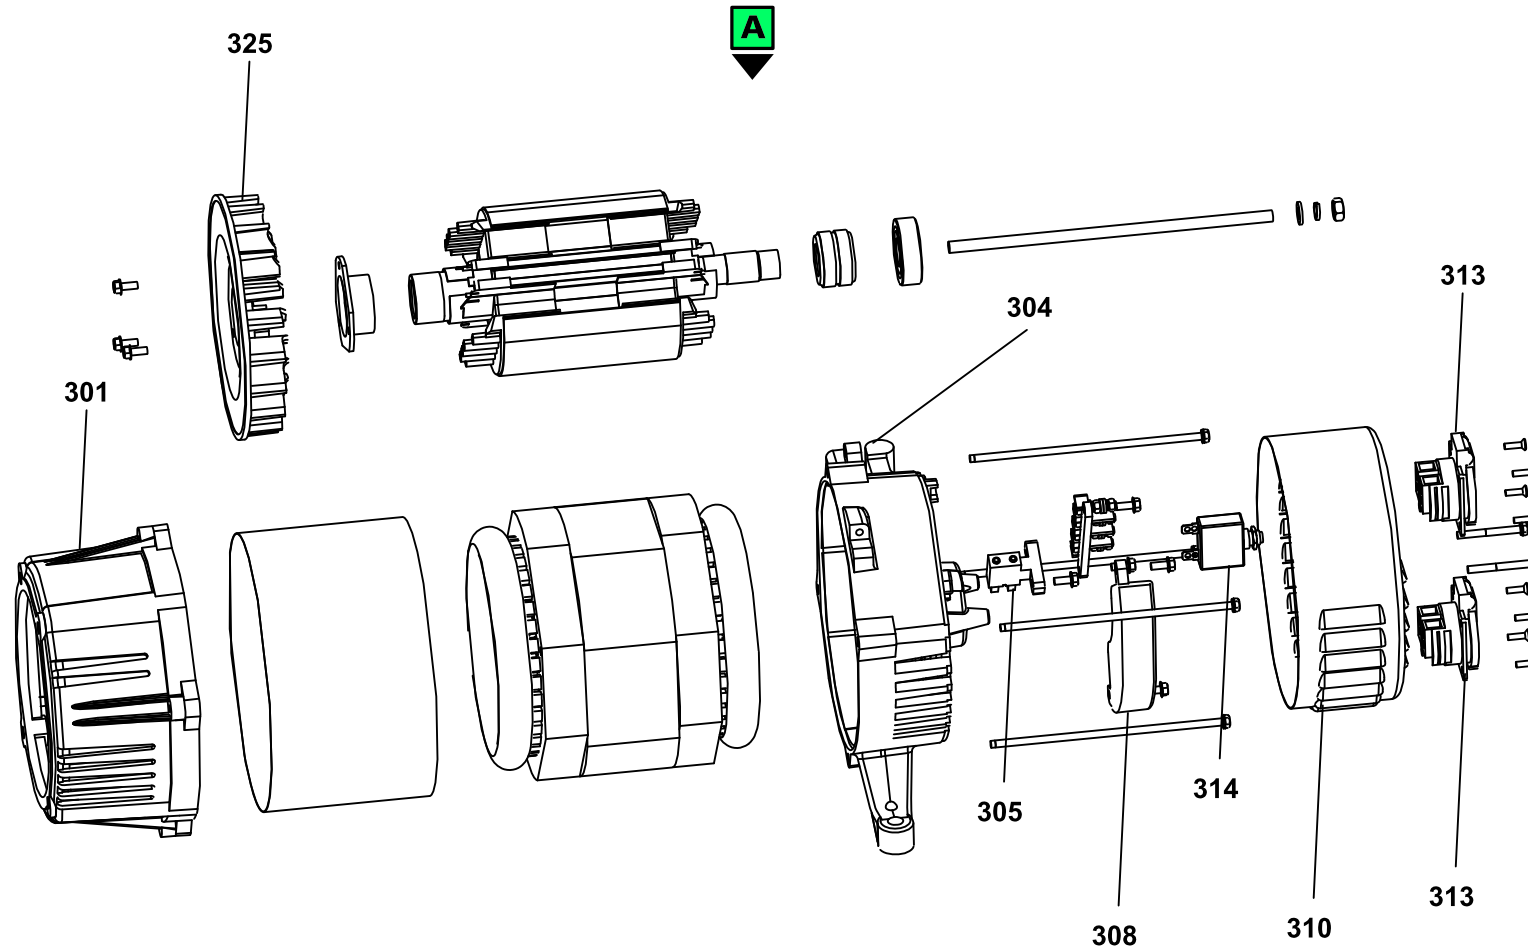

POSITION	PART NUMBER	DESCRIPTION	NOTES
401	PAA80008	AVR THREEPHASE PX8000	
402	PAA00103	ALTERNATOR END COVER 5000/8000	
403	PAA00104	BRUSH SUBASSEMBLY, CARBON 5000/8000	
404	PAA00105	BRACKET, MOTOR 5000/8000	
405	PAA8002A	COMPLETE ALTERNATOR THREE PHASE