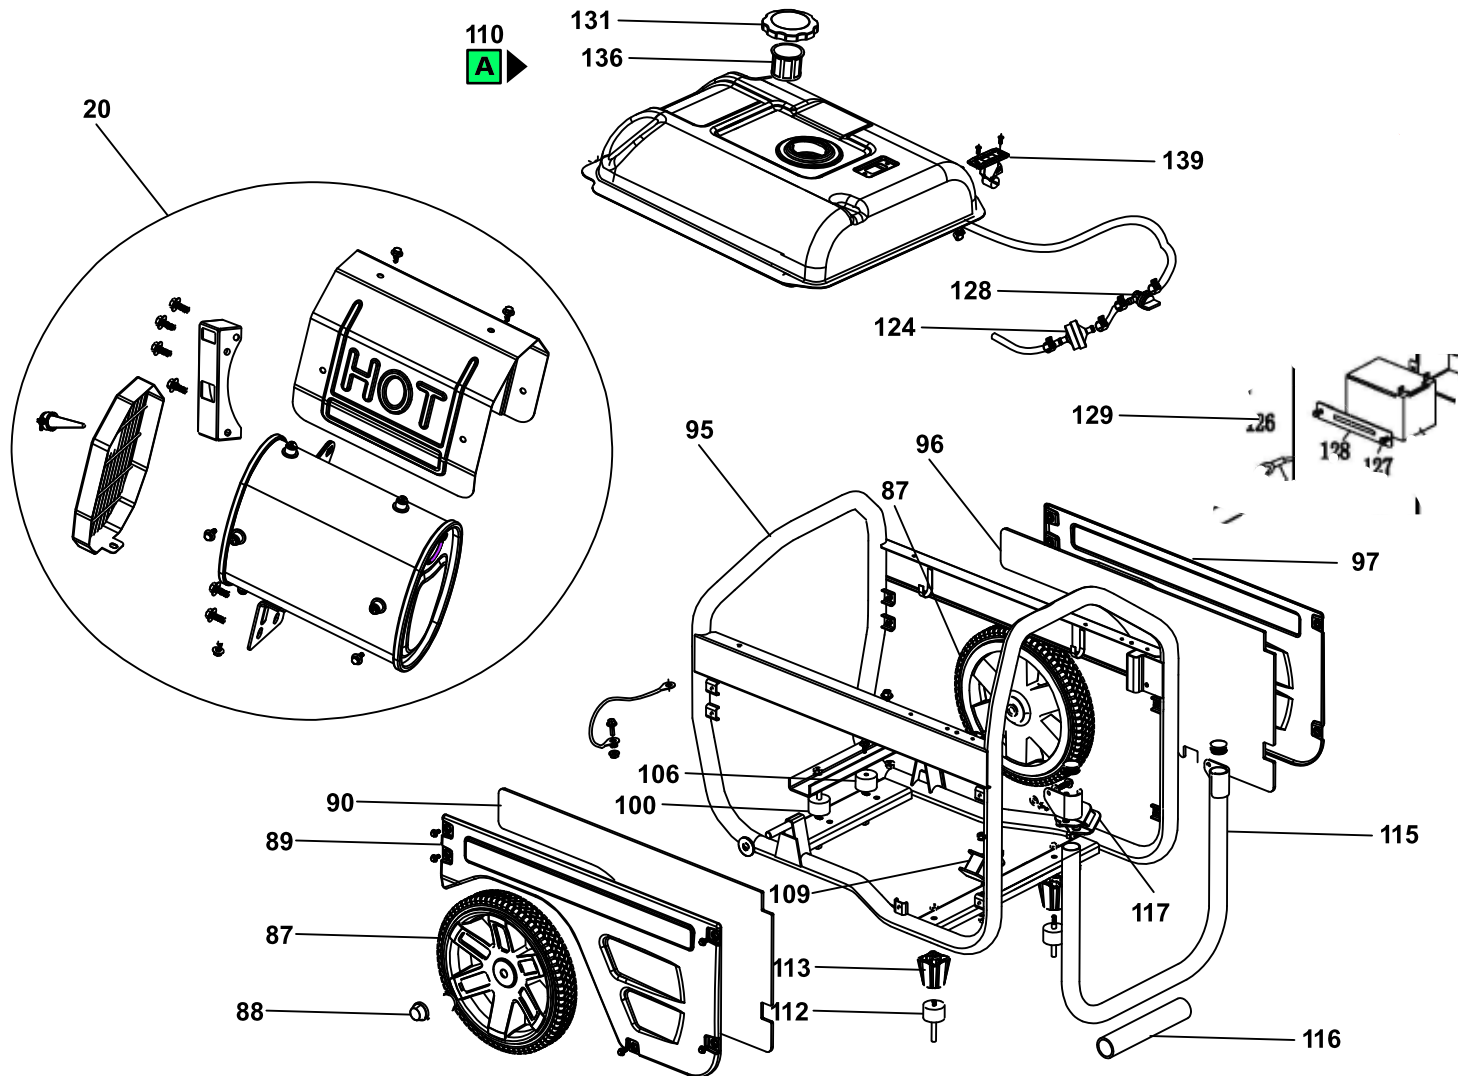

Spare Parts Catalogue

PX8000-TRIFASE

Generating sets

Valid for machine code: PK472TXB000

Revision: 0 (06/2013)

POSITION	PART NUMBER	DESCRIPTION	NOTES
20	PAA00101	MUFFLER ASSEMBLY PX8000	
86	PAA00541	Washer fixation ,wheel axle	
87	PAA00118	WHEEL ASSY 5000/8000	
88	PAA00122	WHEEL HUB CAP 4000/5000/8000	
89	PAA00115	SIDE COVER/MUFFLER SIDE 5000/8000	
90	PAA00114	SIDE COVER FOAM/MUFFLER SIDE 5000/8000	
95	PAA8000F	FRAME ASSY ENGINE GREEN PRAMAC	
96	PAA00116	SIDE COVER FOAM/ALTERNATOR SIDE 5000/8000	
97	PAA00117	SIDE COVER/ALTERNATOR SIDE 5000/8000	
100	PAA00119	SILENT BLOCK STUD BOLT 5000/8000	
106	PAA00120	SILENT BLOCK/SINGLE HEAD BOLT /DAMPING GLUE 5000/8000	
109	PAA00121	SILENT BLOCK A ENGINE 5000/8000	
110	SA40016052	FUEL TANK WITH SUPPLEMENTS	
112	G052956	RUBBER FEET 85 SH-A	
113	GA7021	FEET SUPPORT +NUT+SCREW	
115	PAA00111	HANDLE ASSY/PRAMAC GREEN ORANGE PEELED	
116	PAA00110	HANDLE FOAM SLEEVE	
117	PAA00121	SILENT BLOCK A ENGINE 5000/8000	
124	PEH16910-GB2-005	FILTER	
128	G085104	QUARTER TURN FUEL VALVE	
129	PAA80528	BATTERY	
131	G051521	SHELL FUEL CAP FOR METAL TANK - VENT HOLES ON TOP	
136	PAA00142	STRAINER FUEL 4000/5000/8000	
139	PAA00146	FUEL GAUGE TANK 4000/5000/8000	

POSITION	PART NUMBER	DESCRIPTION	NOTES
300	PAA80005	PANEL SUBASSEMBLY, CONTROL TRIF	
301	G077014	DIGITAL MULTIMETER FOR PANEL (350V-450V) (50-60Hz)	
302	P3SN00055	PRESA INCASSO DIRITTA CEE IP44 32 A 2P+T 230V	
303	G071126	PANEL MOUNT SOCKET 3P+N+T 400V 16A IP44 CEE	
304	G071131	SOCKET SUBASSEMBLY, POWER SUPPLY	
305	PAA80007	START SWITCH KEY	
305	PGT00176	SWITCH ASSEMBLY	
306	PGT62049	BREAKER THREE-POLE	

POSITION	PART NUMBER	DESCRIPTION	NOTES
401	PAA80008	AVR THREEPHASE PX8000	
402	PAA00103	ALTERNATOR END COVER 5000/8000	
403	PAA00104	BRUSH SUBASSEMBLY, CARBON 5000/8000	
404	PAA00105	BRACKET, MOTOR 5000/8000	
405	PAA8002A	COMPLETE ALTERNATOR THREE PHASE	