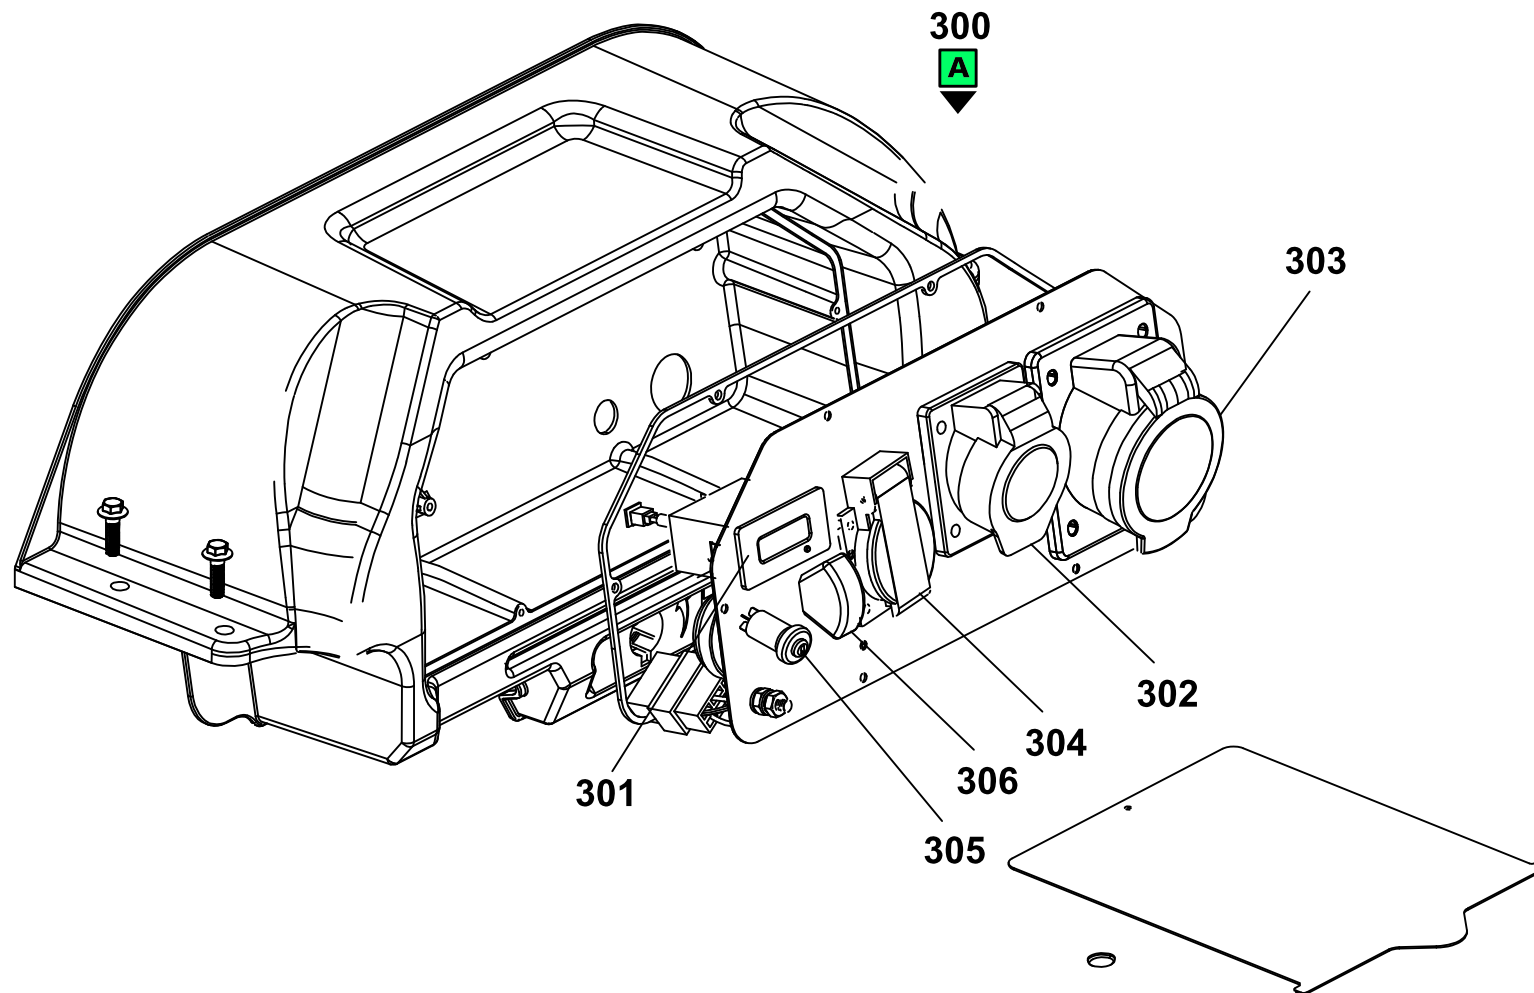

Spare Parts Catalogue

PX8000-TRIFASE

Generating sets

Valid for machine code: PK472TXB000

Revision: 0 (06/2013)

POSITION	PART NUMBER	DESCRIPTION	NOTES
20	PAA00101	MUFFLER ASSEMBLY PX8000	
86	PAA00541	Washer fixation ,wheel axle	
87	PAA00118	WHEEL ASSY 5000/8000	
88	PAA00122	WHEEL HUB CAP 4000/5000/8000	
89	PAA00115	SIDE COVER/MUFFLER SIDE 5000/8000	
90	PAA00114	SIDE COVER FOAM/MUFFLER SIDE 5000/8000	
95	PAA8000F	FRAME ASSY ENGINE GREEN PRAMAC	
96	PAA00116	SIDE COVER FOAM/ALTERNATOR SIDE 5000/8000	
97	PAA00117	SIDE COVER/ALTERNATOR SIDE 5000/8000	
100	PAA00119	SILENT BLOCK STUD BOLT 5000/8000	
106	PAA00120	SILENT BLOCK/SINGLE HEAD BOLT /DAMPING GLUE 5000/8000	
109	PAA00121	SILENT BLOCK A ENGINE 5000/8000	
110	SA40016052	FUEL TANK WITH SUPPLEMENTS	
112	G052956	RUBBER FEET 85 SH-A	
113	GA7021	FEET SUPPORT +NUT+SCREW	
115	PAA00111	HANDLE ASSY/PRAMAC GREEN ORANGE PEELED	
116	PAA00110	HANDLE FOAM SLEEVE	
117	PAA00121	SILENT BLOCK A ENGINE 5000/8000	
124	PEH16910-GB2-005	FILTER	
128	G085104	QUARTER TURN FUEL VALVE	
129	PAA80528	BATTERY	
131	G051521	SHELL FUEL CAP FOR METAL TANK - VENT HOLES ON TOP	
136	PAA00142	STRAINER FUEL 4000/5000/8000	
139	PAA00146	FUEL GAUGE TANK 4000/5000/8000	

POSITION	PART NUMBER	DESCRIPTION	NOTES
300	PAA80005	PANEL SUBASSEMBLY, CONTROL TRIF	
301	G077014	DIGITAL MULTIMETER FOR PANEL (350V-450V) (50-60Hz)	
302	P3SN00055	PRESA INCASSO DIRITTA CEE IP44 32 A 2P+T 230V	
303	G071126	PANEL MOUNT SOCKET 3P+N+T 400V 16A IP44 CEE	
304	G071131	SOCKET SUBASSEMBLY, POWER SUPPLY	
305	PAA80007	START SWITCH KEY	
305	PGT00176	SWITCH ASSEMBLY	
306	PGT62049	BREAKER THREE-POLE	

POSITION	PART NUMBER	DESCRIPTION	NOTES
401	PAA80008	AVR THREEPHASE PX8000	
402	PAA00103	ALTERNATOR END COVER 5000/8000	
403	PAA00104	BRUSH SUBASSEMBLY, CARBON 5000/8000	
404	PAA00105	BRACKET, MOTOR 5000/8000	
405	PAA8002A	COMPLETE ALTERNATOR THREE PHASE	