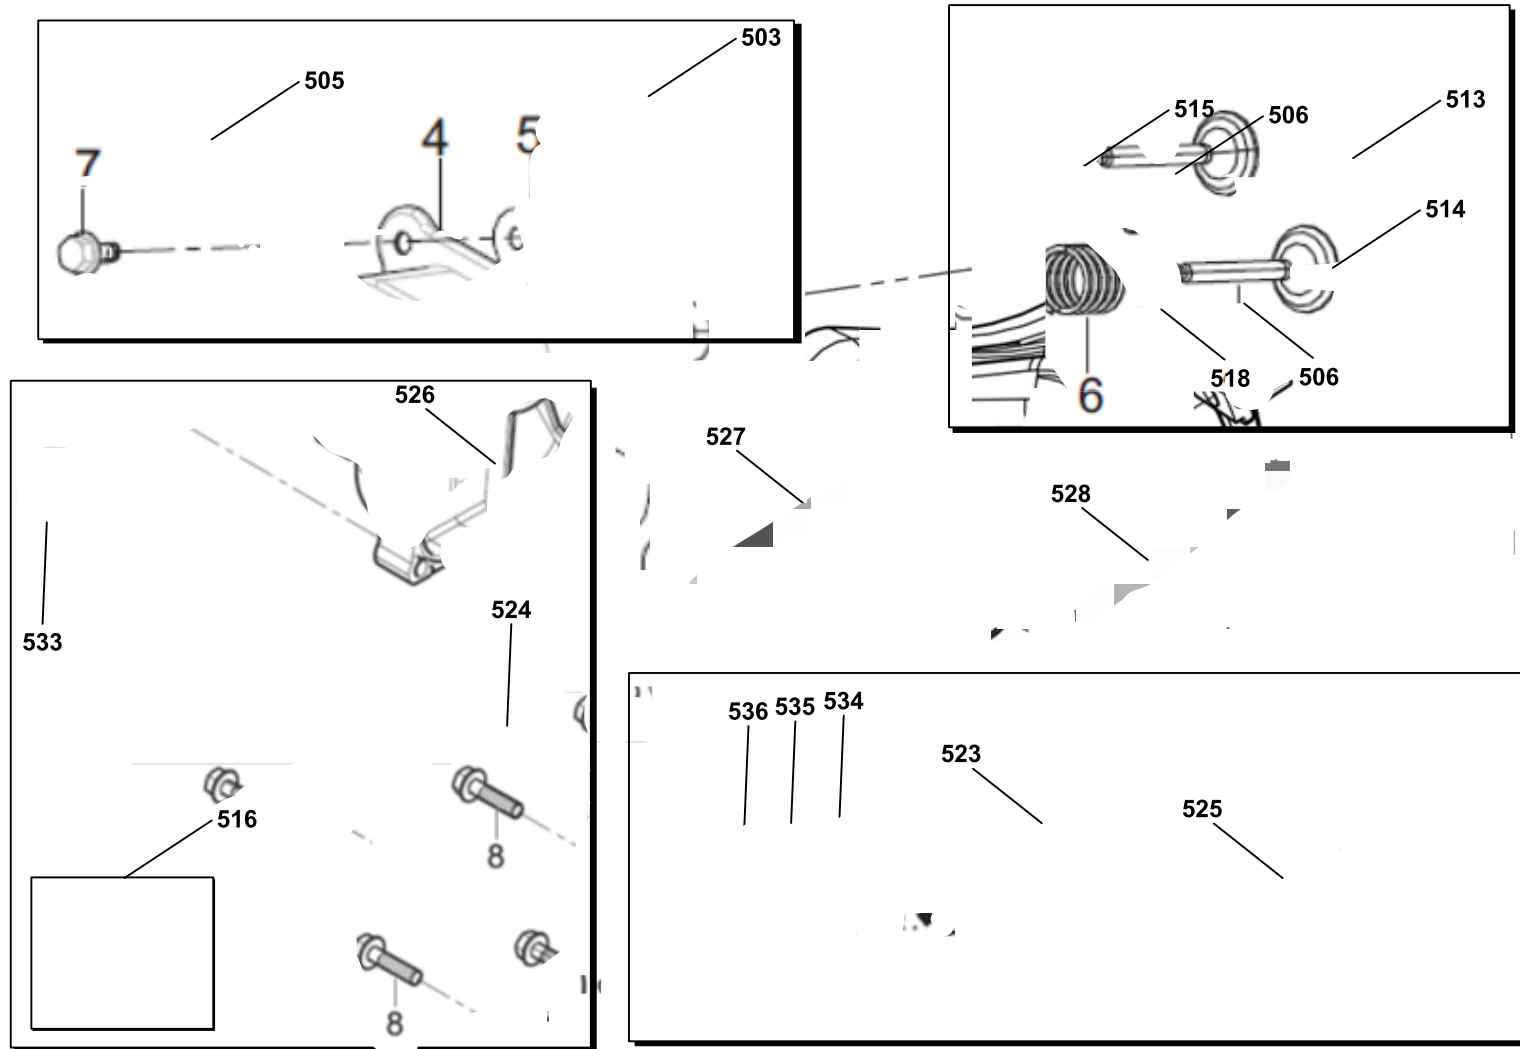

POSITION	PART NUMBER	DESCRIPTION	NOTES
300	PAA80002	PANEL SUBASSEMBLY, CONTROL MONO	
301	G077009	DIGITAL MULTIMETER FOR PANEL (92V-260V) (50-60Hz)	
302	P3SN00052	SOCKET CEE IP44 16A 2P+T 230V	
303	P3SN00055	PRESA INCASSO DIRITTA CEE IP44 32 A 2P+T 230V	
304	G071131	SOCKET SUBASSEMBLY, POWER SUPPLY	
305	PGT00176	SWITCH ASSEMBLY	
305	PAA80007	START SWITCH KEY	
306	PGT62048	BREAKER SINGLE-POLE CIRCUIT 230V 22A	

POSITION	PART NUMBER	DESCRIPTION	NOTES
301	PAA00103	ALTERNATOR END COVER 5000/8000	
304	PAA00105	BRACKET, MOTOR 5000/8000	
305	PAA00104	BRUSH SUBASSEMBLY, CARBON 5000/8000	
308	PAA80004	AVR SINGLEPHASE PX8000	
399	PAA8000A	COMPLETE ALTERNATOR SINGLE PHASE	

POSITION	PART NUMBER	DESCRIPTION	NOTES
503	PAA00507	GASKET CYLINDER HEAD 5000/8000	
505	PEH12391-ZE2-020	HEAD COVER GASKET GX390VXB	
506	PGT00513	SPRING VALVE 6200/6250/7000	
513	PAA00508	VALVE EXHAUST 5000/8000	
514	PAA00509	VALVE INTAKE 5000/8000	
515	PAA00503	EXHAUST VALVE SPRING RETAINER 5000/8000	
516	PAA00514	PROTECTOR OIL 5000/8000	
518	PAA00502	INLET VALVE SPRING RETAINER 5000/8000	
523	PAA80511	PISTON	
524	PAA00519	GASKET CARTER ENGINE 5000/8000	
525	PAA80512	ROD, CONNECTING	
526	PAA00518	OIL CAP 5000/8000	
527	PAA00515	SPRING GOVERNOR 5000/8000	
528	PAA00516	SPRING THROTTLE VALVE 5000/8000	
533	PAA00520	SEAL OIL 5000/8000	
534	PAA80510	RING SET, OIL KIT	
535	PAA80510	RING SET, OIL KIT	
536	PAA80510	RING SET, OIL KIT	
537	PAA00534	Cam shaft assy	