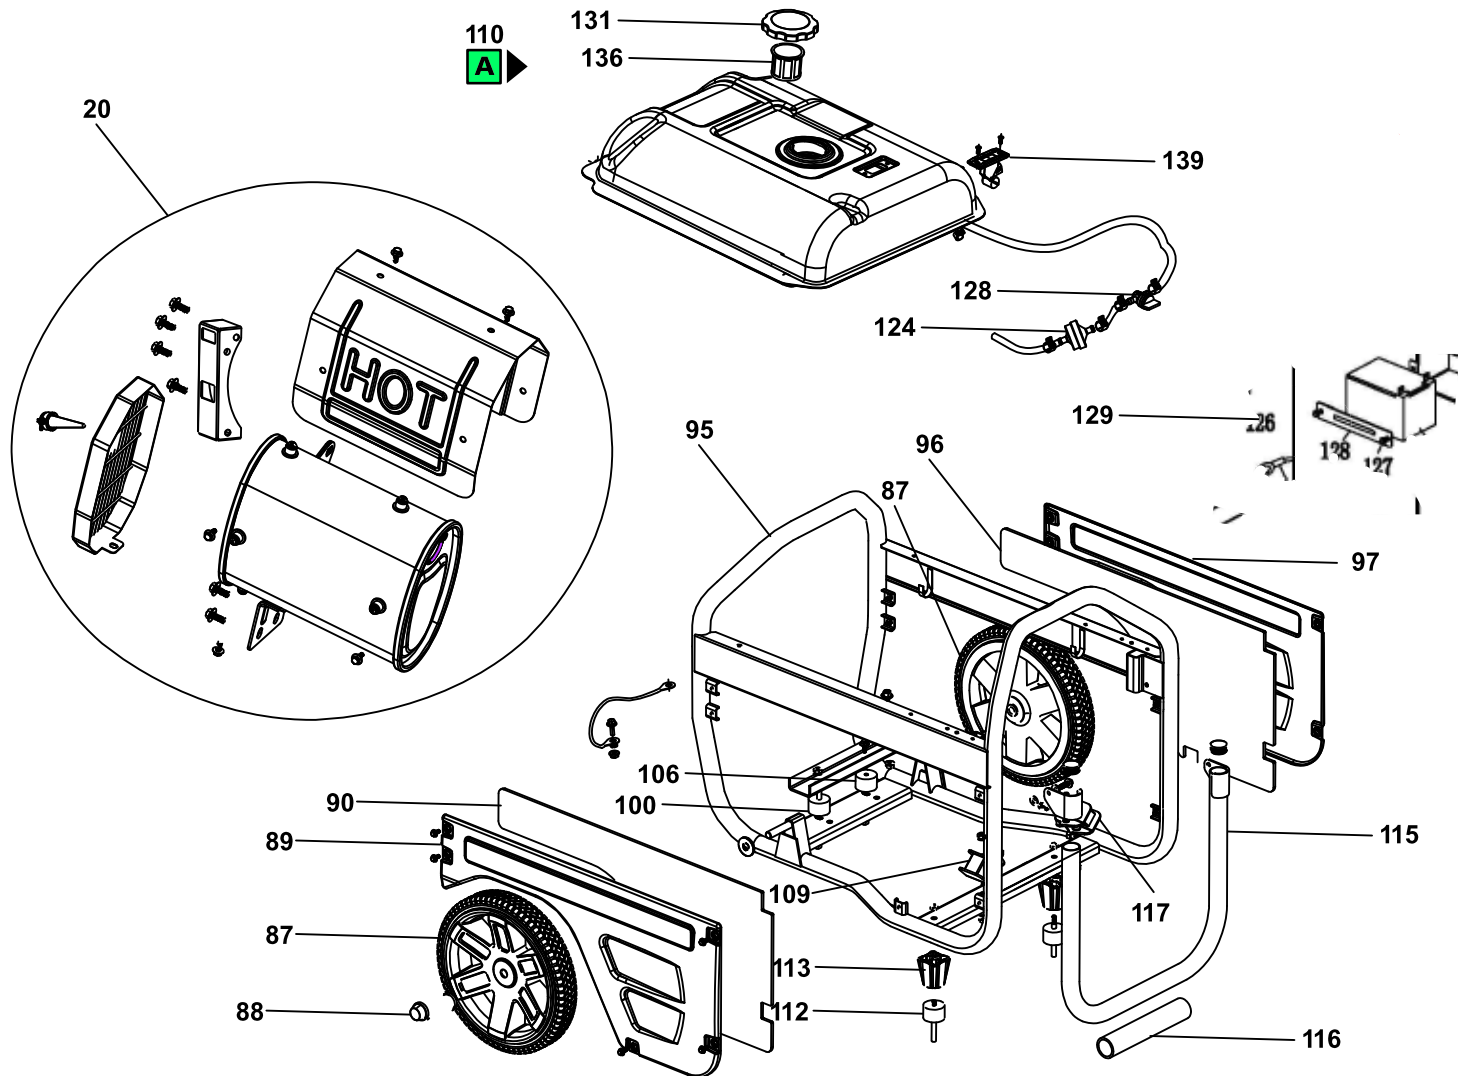

### Generating sets

Valid for machine code: PK452SXB000

Revision: 0 (05/2013)

POSITION	PART NUMBER	DESCRIPTION	NOTES
20	PAA00101	MUFFLER ASSEMBLY PX8000	
86	PAA00541	Washer fixation ,wheel axle	
87	PAA00118	WHEEL ASSY 5000/8000	
88	PAA00122	WHEEL HUB CAP 4000/5000/8000	
89	PAA00115	SIDE COVER/MUFFLER SIDE 5000/8000	
90	PAA00114	SIDE COVER FOAM/MUFFLER SIDE 5000/8000	
95	PAA8000F	FRAME ASSY ENGINE GREEN PRAMAC	
96	PAA00116	SIDE COVER FOAM/ALTERNATOR SIDE 5000/8000	
97	PAA00117	SIDE COVER/ALTERNATOR SIDE 5000/8000	
100	PAA00119	SILENT BLOCK STUD BOLT 5000/8000	
106	PAA00120	SILENT BLOCK/SINGLE HEAD BOLT /DAMPING GLUE 5000/8000	
109	PAA00121	SILENT BLOCK A ENGINE 5000/8000	
110	SA40016052	FUEL TANK WITH SUPPLEMENTS	
112	G052956	RUBBER FEET 85 SH-A	
113	GA7021	FEET SUPPORT +NUT+SCREW	
115	PAA00111	HANDLE ASSY/PRAMAC GREEN ORANGE PEELED	
116	PAA00110	HANDLE FOAM SLEEVE	
117	PAA00121	SILENT BLOCK A ENGINE 5000/8000	
124	PEH16910-GB2-005	FILTER	
128	G085104	QUARTER TURN FUEL VALVE	
129	PAA80528	BATTERY	
131	G051521	SHELL FUEL CAP FOR METAL TANK - VENT HOLES ON TOP	
136	PAA00142	STRAINER FUEL 4000/5000/8000	
139	PAA00146	FUEL GAUGE TANK 4000/5000/8000	

POSITION	PART NUMBER	DESCRIPTION	NOTES
300	PAA80002	PANEL SUBASSEMBLY, CONTROL MONO	
301	G077009	DIGITAL MULTIMETER FOR PANEL (92V-260V) (50-60Hz)	
302	P3SN00052	SOCKET CEE IP44 16A 2P+T 230V	
303	P3SN00055	PRESA INCASSO DIRITTA CEE IP44 32 A 2P+T 230V	
304	G071131	SOCKET SUBASSEMBLY, POWER SUPPLY	
305	PGT00176	SWITCH ASSEMBLY	
305	PAA80007	START SWITCH KEY	
306	PGT62048	BREAKER SINGLE-POLE CIRCUIT 230V 22A	

POSITION	PART NUMBER	DESCRIPTION	NOTES
301	PAA00103	ALTERNATOR END COVER 5000/8000	
304	PAA00105	BRACKET, MOTOR 5000/8000	
305	PAA00104	BRUSH SUBASSEMBLY, CARBON 5000/8000	
308	PAA80004	AVR SINGLEPHASE PX8000	
399	PAA8000A	COMPLETE ALTERNATOR SINGLE PHASE	