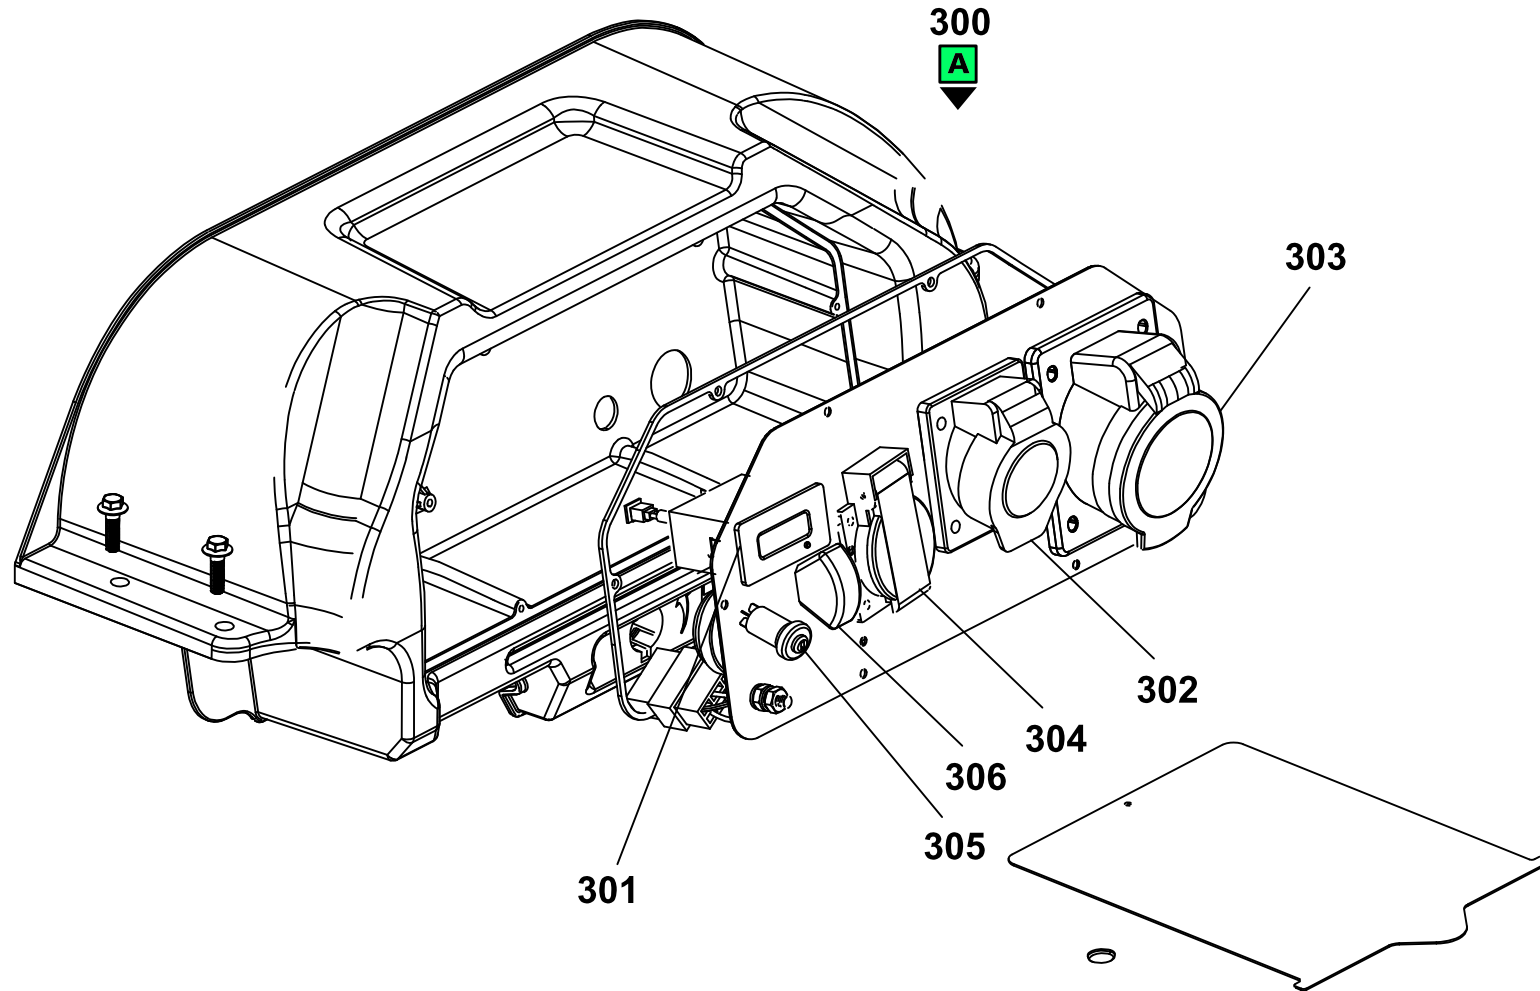

### Generating sets

Valid for machine code: PK452SXB000

Revision: 0 (05/2013)

POSITION	PART NUMBER	DESCRIPTION	NOTES
20	PAA00101	MUFFLER ASSEMBLY PX8000	
86	PAA00541	Washer fixation ,wheel axle	
87	PAA00118	WHEEL ASSY 5000/8000	
88	PAA00122	WHEEL HUB CAP 4000/5000/8000	
89	PAA00115	SIDE COVER/MUFFLER SIDE 5000/8000	
90	PAA00114	SIDE COVER FOAM/MUFFLER SIDE 5000/8000	
95	PAA8000F	FRAME ASSY ENGINE GREEN PRAMAC	
96	PAA00116	SIDE COVER FOAM/ALTERNATOR SIDE 5000/8000	
97	PAA00117	SIDE COVER/ALTERNATOR SIDE 5000/8000	
100	PAA00119	SILENT BLOCK STUD BOLT 5000/8000	
106	PAA00120	SILENT BLOCK/SINGLE HEAD BOLT /DAMPING GLUE 5000/8000	
109	PAA00121	SILENT BLOCK A ENGINE 5000/8000	
110	SA40016052	FUEL TANK WITH SUPPLEMENTS	
112	G052956	RUBBER FEET 85 SH-A	
113	GA7021	FEET SUPPORT +NUT+SCREW	
115	PAA00111	HANDLE ASSY/PRAMAC GREEN ORANGE PEELED	
116	PAA00110	HANDLE FOAM SLEEVE	
117	PAA00121	SILENT BLOCK A ENGINE 5000/8000	
124	PEH16910-GB2-005	FILTER	
128	G085104	QUARTER TURN FUEL VALVE	
129	PAA80528	BATTERY	
131	G051521	SHELL FUEL CAP FOR METAL TANK - VENT HOLES ON TOP	
136	PAA00142	STRAINER FUEL 4000/5000/8000	
139	PAA00146	FUEL GAUGE TANK 4000/5000/8000	