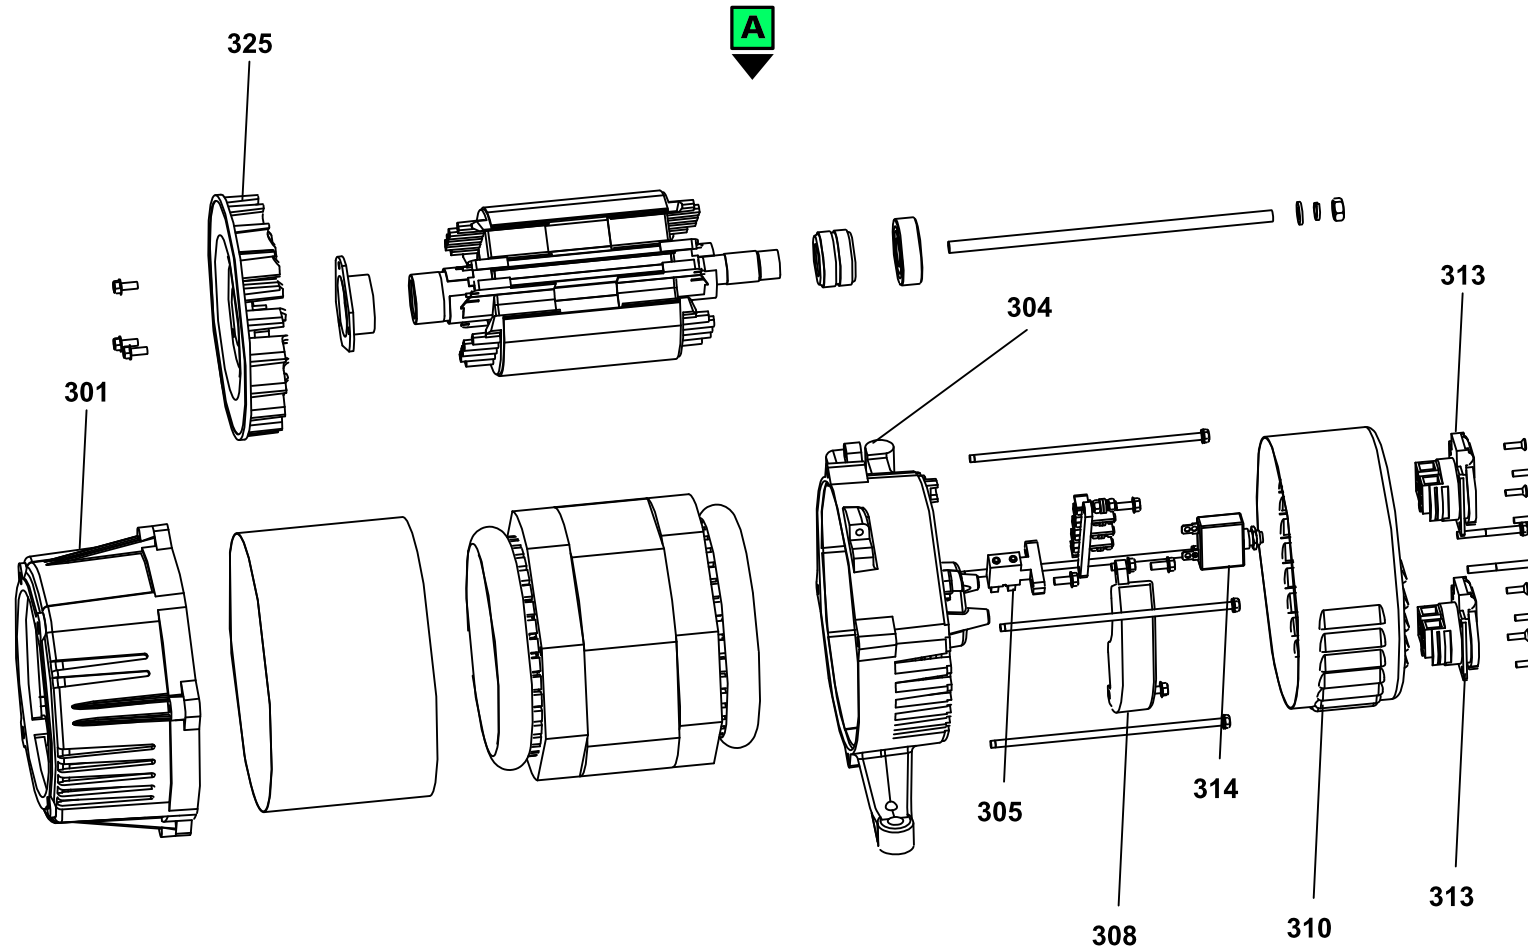

POSITION	PART NUMBER	DESCRIPTION	NOTES
301	PAA00103	ALTERNATOR END COVER 5000/8000	
304	PAA00105	BRACKET, MOTOR 5000/8000	
305	PAA00104	BRUSH SUBASSEMBLY, CARBON 5000/8000	
308	PAA80004	AVR SINGLEPHASE PX8000	
399	PAA8000A	COMPLETE ALTERNATOR SINGLE PHASE