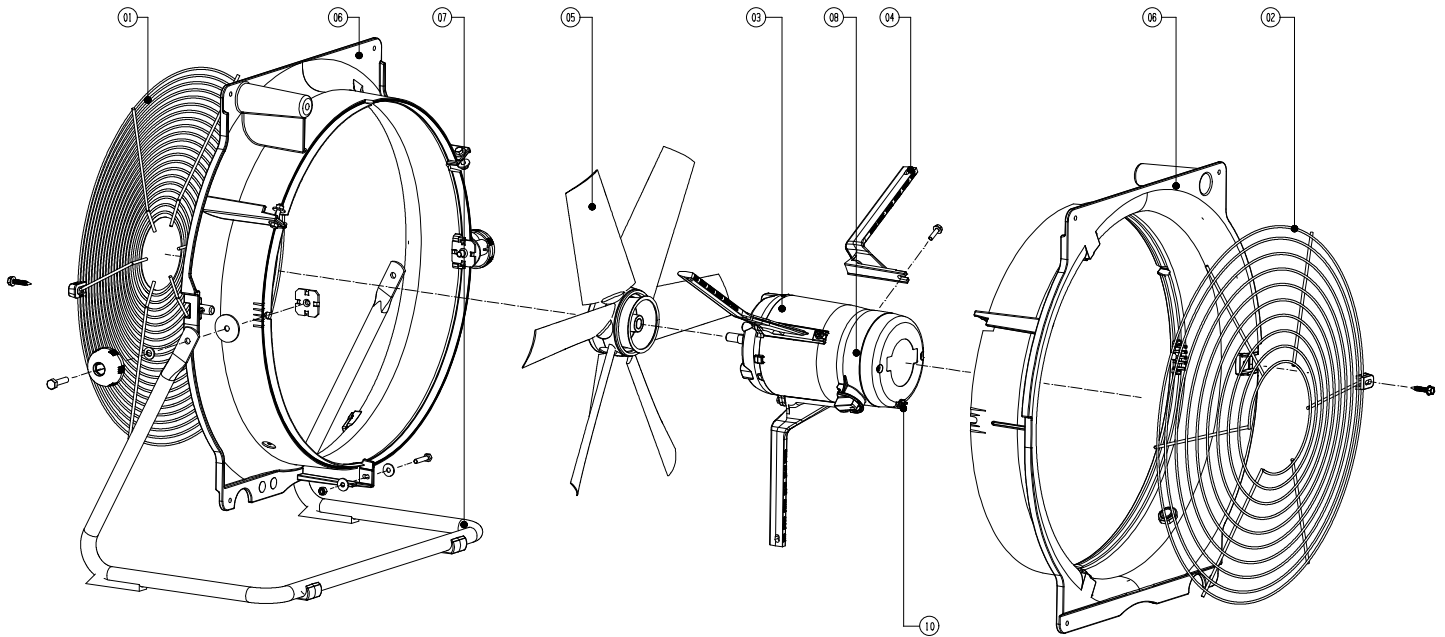

## Spare parts list TTV 4500 / TTV 4500 HP

No.	Spare part	Article number
1	fan rotor TTV4500	7310000634
2	rubber feet back TTV4500	7300001246
3	rubber feet front TTV4500	7300001245
4	housing TTV4500/HP	7310000936
5	safety clamp grid BVVP0023 TTV-series	7310000642
6	safety grid airinlet TTV4500	7242000638
7	safety grid airoutlet TTV4500	7242000639
8	fixing knob TTV-series	7310000710
9	condensator 6 $\mu$ F motor TTV	7140000357
10	motor 4E40 TTV4500	7110000635
11	connector assembly kit TTV-series	7320001271
12	switch TTV4500	7130000628
13	rubber washer TTV 4500	7330001155
14	plastic washer TTV 4500	7310001154
15	tube feet TTV4500	7240000937
16	condense plug	7300001248

**Exploded assembly drawing TTV 7000**

**Info**

The position numbers of the spare parts differ from those describing the positions of the components mentioned in these instructions.

**Spare parts list TTV 7000**

No.	Spare part	Article number
01	wire guard impeller side	7.242.000.646
02	wire guard motor side	7.242.000.645
03	motor	7.110.000.637
04	bracket	*)
05	impeller	7.310.000.633
06	housing (set, 2 pieces)	7310000939 (Fan) + 7310000938 (Motor)
07	frame	7.240.000.939
08	controller (under cap)	*)
10	condense plug	7.300.001.248