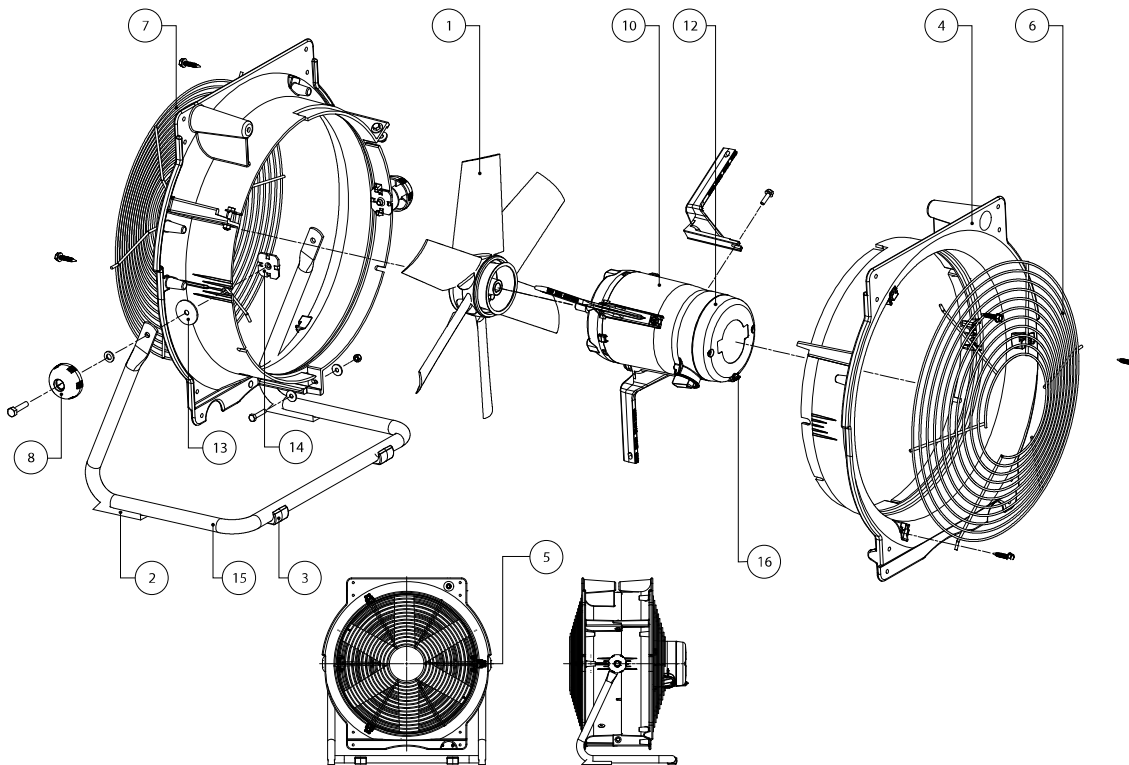

## Exploded assembly drawing TTV 4500 / TTV 4500 HP

### Info

The position numbers of the spare parts differ from those describing the positions of the components mentioned in these instructions.

## Spare parts list TTV 4500 / TTV 4500 HP

No.	Spare part	Article number
1	fan rotor TTV4500	7310000634
2	rubber feet back TTV4500	7300001246
3	rubber feet front TTV4500	7300001245
4	housing TTV4500/HP	7310000936
5	safety clamp grid BVVP0023 TTV-series	7310000642
6	safety grid airinlet TTV4500	7242000638
7	safety grid airoutlet TTV4500	7242000639
8	fixing knob TTV-series	7310000710
9	condensator 6 $\mu$ F motor TTV	7140000357
10	motor 4E40 TTV4500	7110000635
11	connector assembly kit TTV-series	7320001271
12	switch TTV4500	7130000628
13	rubber washer TTV 4500	7330001155
14	plastic washer TTV 4500	7310001154
15	tube feet TTV4500	7240000937
16	condense plug	7300001248

**Exploded assembly drawing TTV 7000**

**Info**

The position numbers of the spare parts differ from those describing the positions of the components mentioned in these instructions.

**Spare parts list TTV 7000**